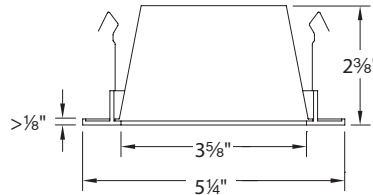

HR-LED411

4" LEDme® Open Reflector Downlight Trim

WAC LIGHTING

Responsible Lighting®

Fixture Type:

Catalog Number:

Project: _____

Location: _____

PRODUCT DESCRIPTION

Round recessed trim with interior open reflector.
For use with HR-LED418 series housings.

FEATURES

- Energy Star®
- Less than 1/8" thick, super low profile die-cast aluminum trim
- Recessed depth from LEDs to trim edge is 2 3/8"
- Narrow flood beam spread
- Deep regression produces a very low glare with 40° cut-off angle
- Handles surfaces up to 3/4" thick
- 5 year WAC Lighting product warranty

SPECIFICATIONS

Construction: Durable die-cast aluminum construction.
Three heavy gauge retention clips firmly hold trim to housing.

Light Source: Utilizes six 3W LED's (included with housing).
See individual housing for wattage rating.

Finish: Powder coat paint or plated metal finish.
Available in Black baffle w/Brushed Nickel trim (BK/BN),
Black baffle w/White trim (BK/WT) and White baffle w/White trim (WT/WT).

Standards: UL & CUL Listed.

ORDER NUMBER

Model #	Finish	Reflector/Trim
HR-LED411	BK/BN	Black/Brushed Nickel
	BK/WT	Black/White
	WT/WT	White/White

FINISHES

BK/BN

BK/WT

WT/WT