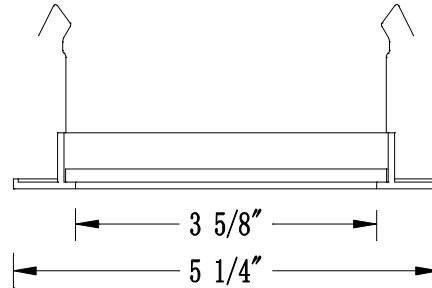

CATALOG NUMBER	TYPE
PROJECT	

4" LEDme™ DOWNLIGHT **HR-LED431**

Ordering Matrix		
Series	Model Number	Finish(Trim)
[]	[]	[]
HR	LED431	WT = White CH = Chrome

Ordering Example (series – model number – finish): HR-LED431-WT/WT

Product Details	
Description:	Recessed trim with interior wove glass. For use with HR-LED418 series housing.
Materials:	Powder coated or plated brushed nickel finish on die-cast aluminum. Fingered retention clips firmly hold trim to housing.
Finish:	WT = white trim CH = Chrome trim
Listing:	UL & CUL Listed. Suitable for damp locations.