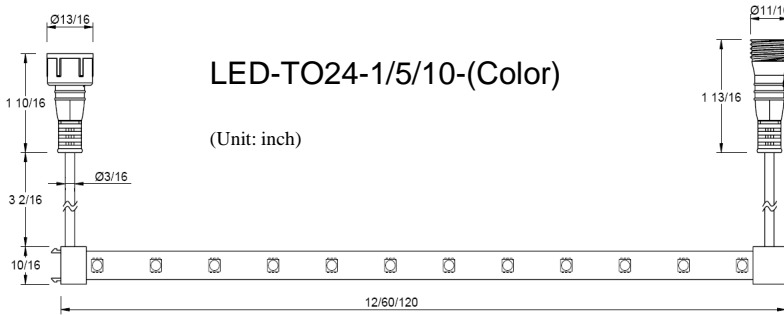

CATALOG NUMBER	TYPE
PROJECT	

InvisiLED™ - 24V Classic Outdoor Lighting

Product Specifications	
Color	White (3500K); Amber (590 – 595nm); Blue (465 – 470nm); Green (515 – 520nm); Red (625 – 630nm)
Module lengths	1ft 5ft and 10ft
Module profile	8/16" x 2/16"
LED type	SMD
Number of LEDs	12/ft
Beam angle	120
Operation voltage	24V DC
Power consumption	2.0W/ft
Maximum forward current of single LED	20mA
Lumen Output	90 lm/ft (White); 22 lm/ft (Amber); 20 lm/ft (Blue); 60 lm/ft (Green); 35 lm/ft (Red)
Field cutting unit length	2 inch, every 2 LEDs
Recommended ambient environment	-4 °F to 122 °F (-20°C to 50°C),
Run length per 100W Class 2 transformer	Min 1ft Max. 40ft
Life	Up to 50,000 hours
Certifications	UL (E204239) wet location certified

- WAC InvisiLED™ – 24V Classic Outdoor Lighting are intended for use in outdoor wet locations.
- WAC InvisiLED™ – 24V Classic Outdoor Lighting are ideal for :
  1. Outdoor architectural accents
  2. Garden lights
  3. Outdoor step lights
  4. Boat lights
  5. Shallow Water or Ponds