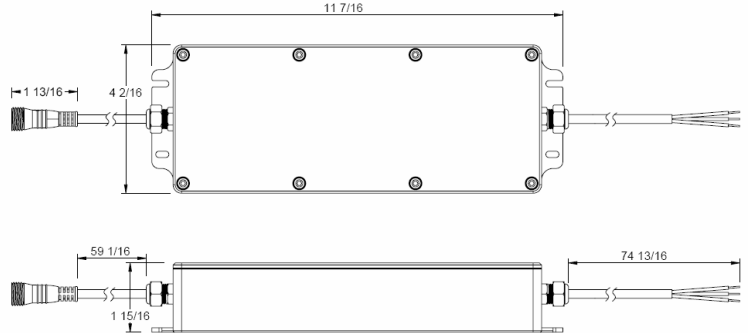

CATALOG NUMBER	TYPE
PROJECT	

LOW VOLTAGE Outdoor DC Power Supply

MODEL EN-O24100-RB2-T

Product Details	
Description:	Low Voltage hard wire Class 2 electronic DC power supply designed to be used as out door wet location suitable power unit. Includes 6' cord. The input wire has to be connected back to the outdoor junction box of the house or building.
Input:	120V (50/60Hz)
Output:	24V
Min Load:	1W
Max Load:	100W
Max Input Amp:	1.1A (@ 120V)
Listing:	U.L. listed for wet location

Specification Features
• UL listed Class 2 electronic low voltage DC power supply for wet location.   • Built-in auto reset, soft start, short protection, and overload protection circuit to protect the power supply. The soft start technology extends the LED life by preventing the abrupt inrush of current.   • Class 2 power unit are inherently protected and power limited, protecting the lighting system from both normal and abnormal short conditions.   • 5 year WAC Lighting product warranty.