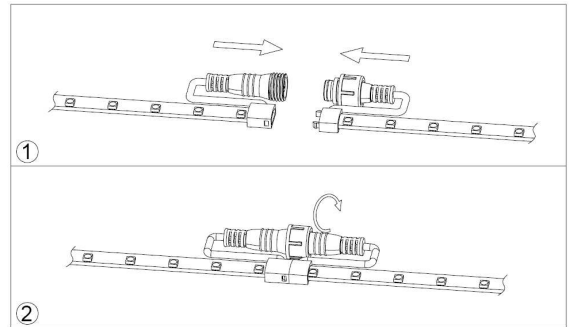

CATALOG NUMBER	TYPE
PROJECT	

InvisiLED™ - 24V Classic Outdoor Lighting

Product Specifications	
Color	White (3500K); Amber (590 – 595nm); Blue (465 – 470nm); Green (515 – 520nm); Red (625 – 630nm)
Module lengths	1ft 5ft and 10ft
Module profile	8/16" x 2/16"
LED type	SMD
Number of LEDs	12/ft
Beam angle	120
Operation voltage	24V DC
Power consumption	2.0W/ft
Maximum forward current of single LED	20mA
Lumen Output	90 lm/ft (White); 22 lm/ft (Amber); 20 lm/ft (Blue); 60 lm/ft (Green); 35 lm/ft (Red)
Field cutting unit length	2 inch, every 2 LEDs
Recommended ambient environment	-4 °F to 122 °F (-20°C to 50°C),
Run length per 100W Class 2 transformer	Min 1ft Max. 40ft
Life	Up to 50,000 hours
Certifications	UL (E204239) wet location certified

- WAC InvisiLED™ – 24V Classic Outdoor Lighting are intended for use in outdoor wet locations.
- WAC InvisiLED™ – 24V Classic Outdoor Lighting are ideal for :
  1. Outdoor architectural accents
  2. Garden lights
  3. Outdoor step lights
  4. Boat lights
  5. Shallow Water or Ponds