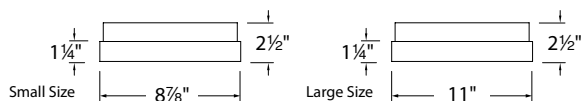

Shown as Flush Mount

Shown as Wall Sconce

Fixture Type:

Catalog Number:

Project: _____

Location: _____

PRODUCT DESCRIPTION

Round, low profile LED flush mount luminaire can be ceiling or wall mounted and is available in two sizes.

FEATURES

- Mount as a ceiling fixture or wall sconce
- Low profile, extends only 2½" from mounting surface
- ADA compliant when mounted as wall sconce
- Available in two sizes
- 5 year WAC Lighting product warranty

FIXTURE PERFORMANCE

Color Temp: 3000K   CRI: 85

Model #   Power   Lumens   Efficacy

Model #	Power	Lumens	Efficacy
FM-4109	23W	620	25 Lm/W
FM-4111	28W	955	33 Lm/W

SPECIFICATIONS

Construction: Durable aluminum canopy, with thick wall etched white glass.

Light Source: LED

Finish: Brushed Nickel (BN), Bronze (BZ) and Chrome (CH).

Standards: ETL & C-ETL Listed.

Installation: Requires Transformer to be recessed within the junction box.

ORDER NUMBER

Model	Width	Finish
FM-41	09 8 7/8"	BN <i>Brushed Nickel</i>
	11 11"	BZ <i>Bronze</i>
		CH <i>Chrome</i>

FINISHES

BN

BZ

CH

FM-41 -

Example: **FM-4109 -BN**

WAC Lighting

www.waclighting.com

Phone (800) 526.2588 • Fax (800) 526.2585

Headquarters/Eastern Distribution Center

44 Harbor Park Drive • Port Washington, NY 11050

Phone (516) 515.5000 • Fax (516) 515.5050

Western Distribution Center

1750 Archibald Avenue • Ontario, CA 91760

Phone (800) 526.2588 • Fax (800) 526.2585