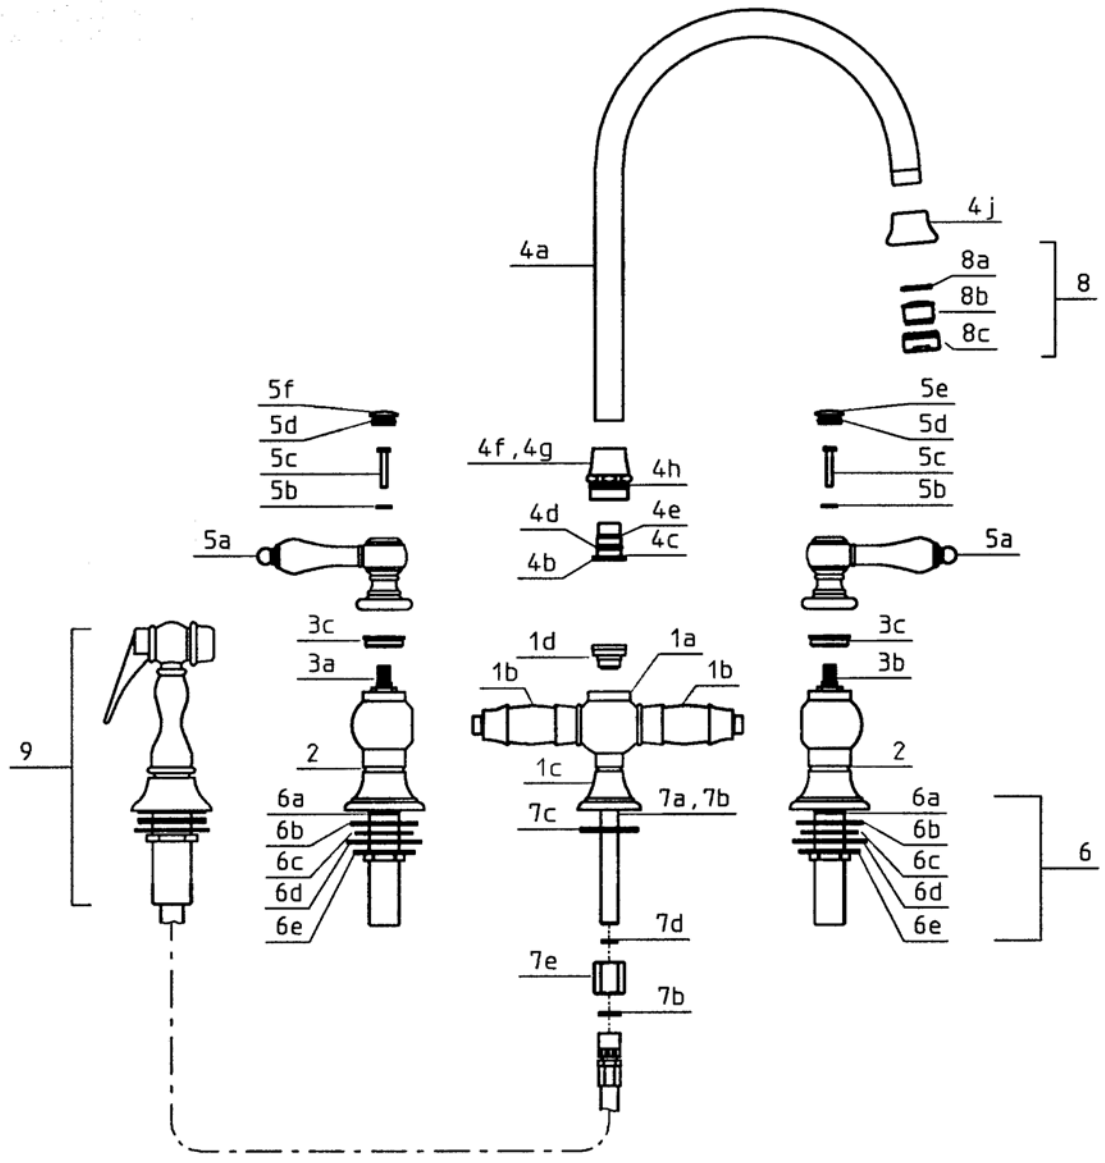

WHITEHAUS[®]
COLLECTION
A Collection of Fine Products

INSTALLATION
INSTRUCTIONS

WHKBLV3-9101

NR.	KITCHEN BRIDGE FAUCET WITH SIDE SPRAY WHKBLV3-9101		
	WHITEHAUS		
	DOC.GRUP	DOC.PART	DESCRIPTION
1A	4121		BRIDGE FAUCET BALL
1B	4122		BRIDGE FAUCET NECK
1C	4123		DIVERTER ESCUTCHEON
1D	2453		DIVERTER
2	4151		VALVE HOUSING
3A	4150		HEAD WORK RIGHT
3B	4130		HEAD WORK LEFT
3C	4166		LOCK NUT
4A	4134		SPOUT
4B	4137		NIPPLE
4C	4138		TEFLON RING
4D	2.62x11.91		O-RING
4E	1.78x11.11		O-RING
4F	4136		SPOUT NUT
4G	1.78x18.77		O-RING
4H	2.62x20.29		O-RING
4J	3085		AERATOR BASE
5A	1-4168		LEVER HANDLE
5B	4170		PLAIN WASHER
5C	4164		SCREW
5D	1.78x10.82		O-RING
5F	4172		BUTTON
5E	4165		BUTTON
6	1-4132		MOUNTING NUT ASSY
6A	4132		MOUNTING SLEEVE
6B	45x27.5x2		RUBBER WASHER
6C	38X21X1		RUBBER WASHER
6D	1041		METAL RING
6E	853/1		NUT
7A	4133		SIDE SPRAY NIPPLE
7B	13.7x10x1.5		FIBER
7C	2.62x33		O-RING
7D	10.5x6x1.5		FIBER
7E	3674		NIPPLE
8			AERATOR SET
8A	683		RUBBER WASHER
8B	680		SCREEN
8C	682		AERATOR RING
9	1-3170		SIDE SPRAY