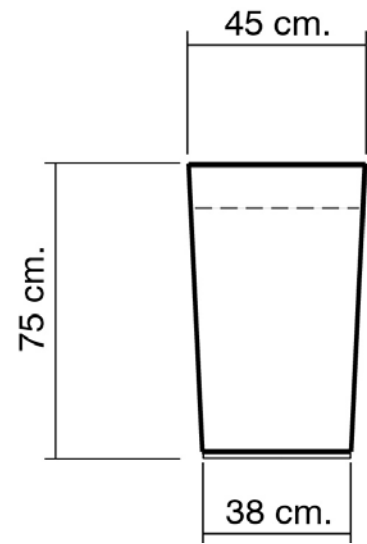

# Product Specs Sheets

Ebony or Wenge

COLLECTION  
Concert

Model |  
Teatro

Dimensions  
shown metric

WS BATH COLLECTIONS  
1051 Lea Drive - Collegeville, PA 19426  
Tel. 610 831 0214 - Fax 610 831 0215  
[www.wsbathcollections.com](http://www.wsbathcollections.com)  
[info@wsbathcollections.com](mailto:info@wsbathcollections.com)