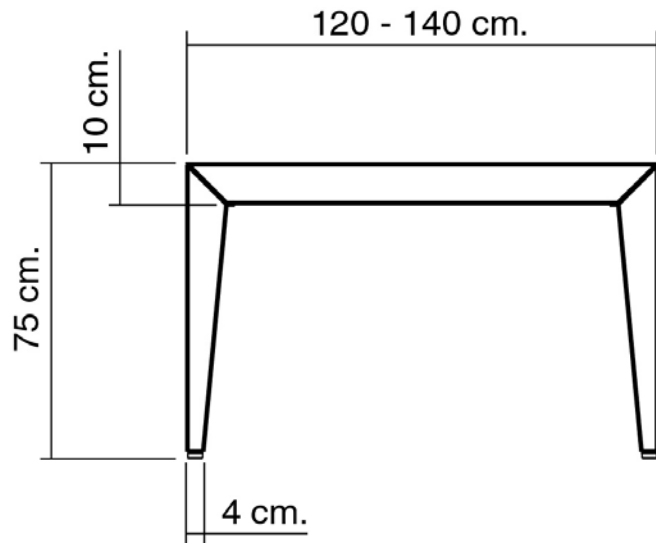

# Product Specs Sheets

Ebony or Wenge

COLLECTION  
Concert

Model |  
Teatro

Dimensions  
shown metric

WS BATH COLLECTIONS  
1051 Lea Drive - Collegeville, PA 19426  
Tel. 610 831 0214 - Fax 610 831 0215  
[www.wsbathcollections.com](http://www.wsbathcollections.com)  
[info@wsbathcollections.com](mailto:info@wsbathcollections.com)