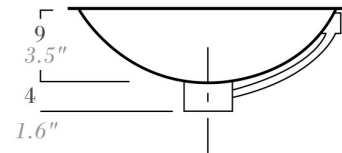

Product Specs Sheets

& ULYSSE 30

Collection
Metal

Model |
Cotton 0805

Dimensions Metric

1 inch = 2.54 cm
1 inch = 25.4 mm

WS®
BATH
COLLECTIONS

1051 Lea Drive - Collegeville, PA 19426
Tel. 215 513 9400 - Fax 610 831 0215