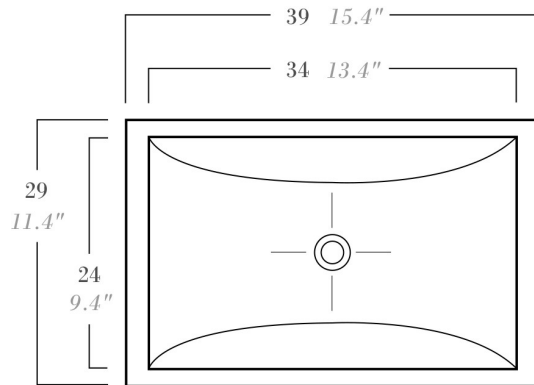

Product Specs Sheets

& ULYSSE 30

Collection
Metal

Model |
Cotton 0805

Dimensions Metric

1 inch = 2.54 cm
1 inch = 25.4 mm

WS®
BATH
COLLECTIONS

1051 Lea Drive - Collegeville, PA 19426
Tel. 215 513 9400 - Fax 610 831 0215