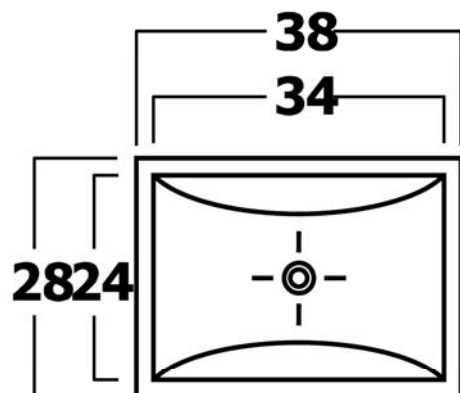

Product Specs Sheets

Model: COTTON 805

Dimensions (inch):

Inside: 13.4 x 9.4 x 2.8

Overall: 15.0 x 11.0

**Collection
METAL**

**Model |
Cotton 0805**

Dimensions
shown metric