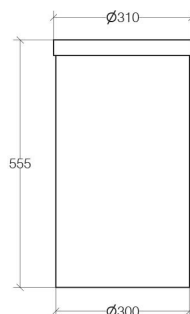

Collection  
Korame

Model |  
Kormae 7006

Dimensions Metric

1 inch = 2.54 cm  
1 inch = 25.4 mm

**WS**<sup>®</sup>  
BATH  
COLLECTIONS

1051 Lea Drive - Collegeville, PA 19426  
Tel. 215 513 9400 - Fax 610 831 0215  
[www.ws bathcollections.com](http://www.ws bathcollections.com) - [info@ws bathcollections.com](mailto:info@ws bathcollections.com)