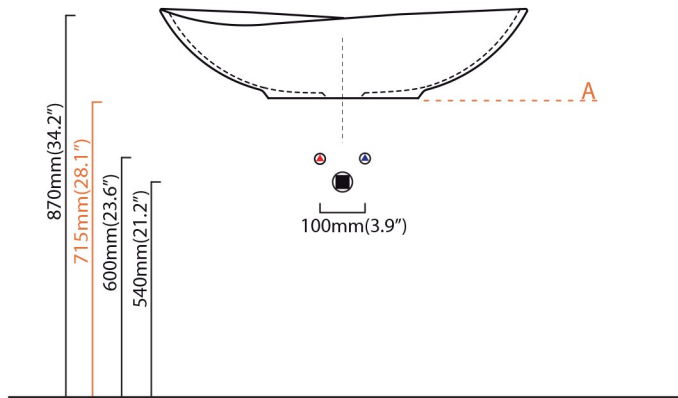

- = smaltato perimetralmente  
all glazed sides
- = non smaltato dietro  
unglazed behind

- U= sottopiano  
undercounter
- I= incasso  
inset
- A= appoggio  
freestanding
- W= sospeso  
wall hung

Collection  
Ceramica

Model |  
LVO 140

Dimensions Metric

1 inch = 2.54 cm  
1 inch = 25.4 mm

**WS**<sup>®</sup>  
BATH  
COLLECTIONS

1051 Lea Drive - Collegeville, PA 19426  
Tel. 215 513 9400 - Fax 610 831 0215

[www.ws bathcollections.com](http://www.ws bathcollections.com) - [info@ws bathcollections.com](mailto:info@ws bathcollections.com)

### Vessel/ countertop installation

Silicone (*optional*)

Collection  
Ceramica

Model |  
LVO 140

Dimensions Metric

1 inch = 2.54 cm  
1 inch = 25.4 mm

**WS**®  
**BATH**  
**COLLECTIONS**

1051 Lea Drive - Collegeville, PA 19426  
Tel. 215 513 9400 - Fax 610 831 0215