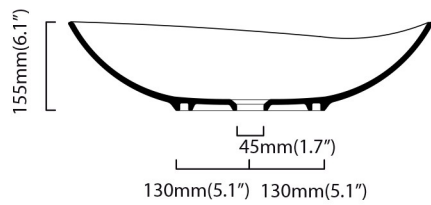

- = smaltato perimetralmente  
all glazed sides
- = non smaltato dietro  
unglazed behind

- U= sottopiano  
undercounter
- I= incasso  
inset
- A= appoggio  
freestanding
- W= sospeso  
wall hung

Collection  
Ceramica

Model |  
LVO 140

Dimensions Metric

1 inch = 2.54 cm  
1 inch = 25.4 mm

**WS**<sup>®</sup>  
BATH  
COLLECTIONS

1051 Lea Drive - Collegeville, PA 19426  
Tel. 215 513 9400 - Fax 610 831 0215

[www.ws bathcollections.com](http://www.ws bathcollections.com) - [info@ws bathcollections.com](mailto:info@ws bathcollections.com)

### Vessel/ countertop installation

Silicone (*optional*)

Collection  
Ceramica

Model |  
LVO 140

Dimensions Metric

1 inch = 2.54 cm  
1 inch = 25.4 mm

**WS**®  
**BATH**  
**COLLECTIONS**

1051 Lea Drive - Collegeville, PA 19426  
Tel. 215 513 9400 - Fax 610 831 0215