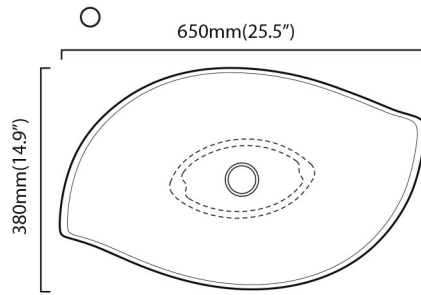

- = smaltato perimetralmente  
all glazed sides
- = non smaltato dietro  
unglazed behind

- U= sottopiano  
undercounter
- I= incasso  
inset
- A= appoggio  
freestanding
- W= sospeso  
wall hung

Collection  
Ceramica

Model |  
LVO 140

Dimensions Metric

1 inch = 2.54 cm  
1 inch = 25.4 mm

**WS**<sup>®</sup>  
BATH  
COLLECTIONS

1051 Lea Drive - Collegeville, PA 19426  
Tel. 215 513 9400 - Fax 610 831 0215

[www.ws bathcollections.com](http://www.ws bathcollections.com) - [info@ws bathcollections.com](mailto:info@ws bathcollections.com)

### Vessel/ countertop installation

Silicone (*optional*)

Collection  
Ceramica

Model |  
LVO 140

Dimensions Metric

1 inch = 2.54 cm  
1 inch = 25.4 mm

**WS**®  
**BATH**  
**COLLECTIONS**

1051 Lea Drive - Collegeville, PA 19426  
Tel. 215 513 9400 - Fax 610 831 0215