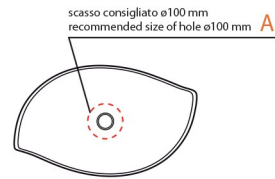

- = smaltato perimetralmente  
all glazed sides
- = non smaltato dietro  
unglazed behind

- U= sottopiano  
undercounter
- I= incasso  
inset
- A= appoggio  
freestanding
- W= sospeso  
wall hung

Collection  
Ceramica

Model |  
LVO 140

Dimensions Metric

1 inch = 2.54 cm  
1 inch = 25.4 mm

**WS**<sup>®</sup>  
BATH  
COLLECTIONS

1051 Lea Drive - Collegeville, PA 19426  
Tel. 215 513 9400 - Fax 610 831 0215

[www.ws bathcollections.com](http://www.ws bathcollections.com) - [info@ws bathcollections.com](mailto:info@ws bathcollections.com)

### Vessel/ countertop installation

Silicone (*optional*)

Collection  
Ceramica

Model |  
LVO 140

Dimensions Metric

1 inch = 2.54 cm  
1 inch = 25.4 mm

**WS**®  
**BATH**  
**COLLECTIONS**

1051 Lea Drive - Collegeville, PA 19426  
Tel. 215 513 9400 - Fax 610 831 0215