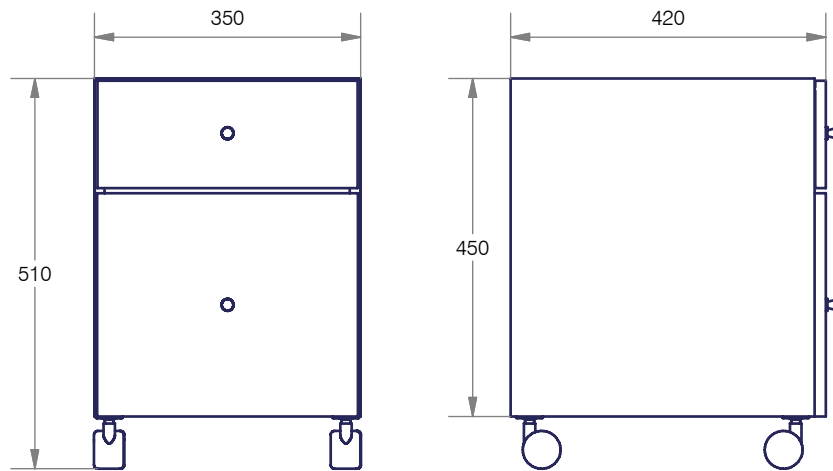

Runner | 5438

Base rivestita inox con ruote e 2 cassetti

Two drawers unit on wheels, stainless steel covering

Scheda tecnica