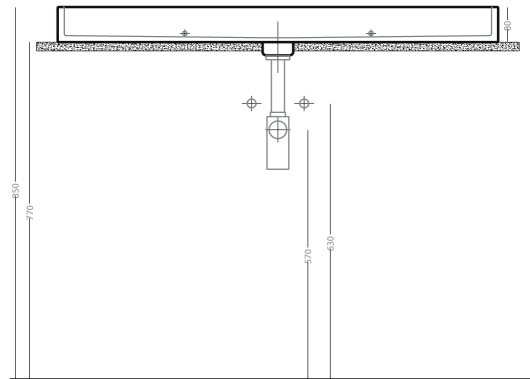

Product Specs Sheets

Vista zenitale

Vista zenitale

Sezione longitudinale

Vista frontale

Urban 100

**Collection
Ceramica**

**Model |
Unlimited 100**

Dimensions
shown metric

WS BATH COLLECTIONS
1051 Lea Drive - Collegeville, PA 19426
Tel. 610 831 0214 - Fax 610 831 0215
www.wsbathcollections.com
info@wsbathcollections.com