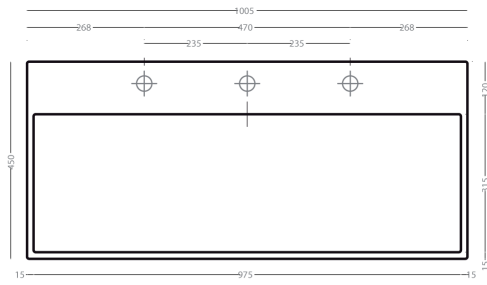

Product Specs Sheets

Vista zenitale

Vista zenitale

Sezione longitudinale

Vista frontale

Urban 100

**Collection
Ceramica**

**Model |
Unlimited 100**

Dimensions
shown metric

WS BATH COLLECTIONS
1051 Lea Drive - Collegeville, PA 19426
Tel. 610 831 0214 - Fax 610 831 0215
www.wsbathcollections.com
info@wsbathcollections.com