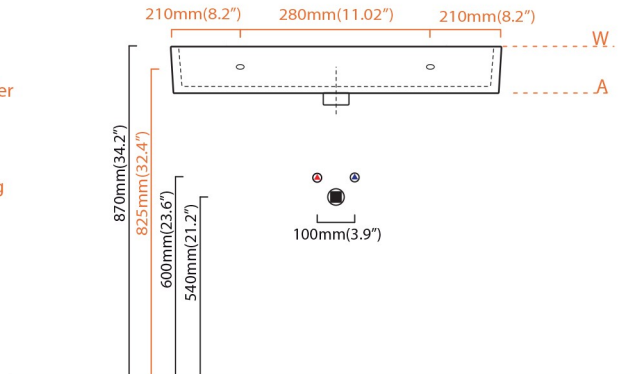

- = smaltato perimetralmente
all glazed sides
- = non smaltato dietro
unglazed behind

- U= sottopiano
undercounter
- I= incasso
inset
- A= appoggio
freestanding
- W= sospeso
wall hung

Collection
Unlimited

Model |
Unlimited 70

Dimensions Metric
1 inch = 2.54 cm
1 inch = 25.4 mm

WS[®]
BATH
COLLECTIONS

1051 Lea Drive - Collegeville, PA 19426
Tel. 215 513 9400 - Fax 610 831 0215
www.wsbatchcollections.com - info@wsbatchcollections.com

MOUNTING HARDWARE

Wall-mount installation

Bolts

Vessel/ countertop installation

Silicone (*optional*)

Collection
Unlimited

Model |
Unlimited 70

Dimensions Metric
1 inch = 2.54 cm
1 inch = 25.4 mm