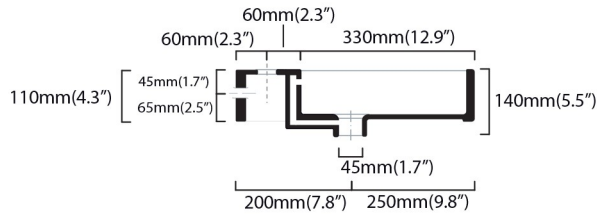

- = smaltato perimetralmente
all glazed sides
- = non smaltato dietro
unglazed behind

- U= sottopiano
undercounter
- I= incasso
inset
- A= appoggio
freestanding
- W= sospeso
wall hung

Collection
Unlimited

Model |
Unlimited 70

Dimensions Metric
1 inch = 2.54 cm
1 inch = 25.4 mm

WS[®]
BATH
COLLECTIONS

1051 Lea Drive - Collegeville, PA 19426
Tel. 215 513 9400 - Fax 610 831 0215
www.wsbatchcollections.com - info@wsbatchcollections.com

MOUNTING HARDWARE

Wall-mount installation

Bolts

Vessel/ countertop installation

Silicone (*optional*)

Collection
Unlimited

Model |
Unlimited 70

Dimensions Metric
1 inch = 2.54 cm
1 inch = 25.4 mm