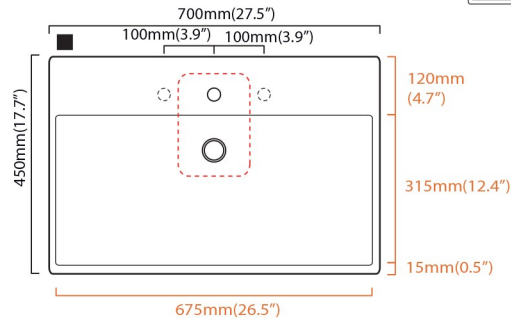

- = smaltato perimetralmente
all glazed sides
- = non smaltato dietro
unglazed behind

- U= sottopiano
undercounter
- I= incasso
inset
- A= appoggio
freestanding
- W= sospeso
wall hung

Collection
Unlimited

Model |
Unlimited 70

Dimensions Metric
1 inch = 2.54 cm
1 inch = 25.4 mm

WS[®]
BATH
COLLECTIONS

1051 Lea Drive - Collegeville, PA 19426
Tel. 215 513 9400 - Fax 610 831 0215
www.wsbatchcollections.com - info@wsbatchcollections.com

MOUNTING HARDWARE

Wall-mount installation

Bolts

Vessel/ countertop installation

Silicone (*optional*)

Collection
Unlimited

Model |
Unlimited 70

Dimensions Metric
1 inch = 2.54 cm
1 inch = 25.4 mm