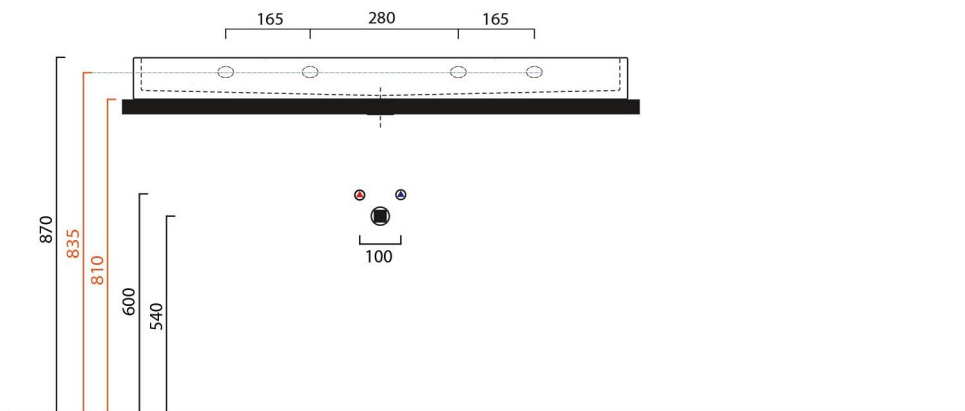

collezione
collection

Urban 100

Lavabo

wash basin

Dimensioni / dimensions

L 1005 - P 450 - H 80

Troppo pieno / over flow : No/ Yes CL

Peso netto / net weight : Kg 20.2

Appoggio / sit-on

Sospeso / wall-hung

Piletta ad espansione
Hyde drain waste

cod.P19E

Colle
Urban

URBAN 100

1 inch = 2.54 cm
1 inch = 25.4 mm

W BATH COLLECTIONS

Bolts

Silicone (*optional*)

Collection
Urban

Model |
Urban 100

Dimensions Metric
1 inch = 2.54 cm
1 inch = 25.4 mm

WS[®]

BATH
COLLECTIONS

1051 Lea Drive - Collegeville, PA 19426
Tel. 215 513 9400 - Fax 610 831 0215
www.ws bathcollections.com - info@ws bathcollections.com