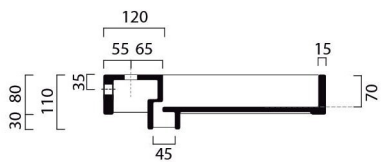

collezione
collection

Urban 100

Lavabo

wash basin

Dimensioni / dimensions

L 1005 - P 450 - H 80

Troppo pieno / over flow : No/ Yes CL

Peso netto / net weight : Kg 20.2

Appoggio / sit-on

Sospeso / wall-hung

Piletta ad espansione
Hyde drain waste

cod.P19E

Colle
Urban

URBAN 100

1 inch = 2.54 cm
1 inch = 25.4 mm

W BATH COLLECTIONS

Bolts

Silicone (*optional*)

Collection
Urban

Model |
Urban 100

Dimensions Metric
1 inch = 2.54 cm
1 inch = 25.4 mm

WS[®]

BATH
COLLECTIONS

1051 Lea Drive - Collegeville, PA 19426
Tel. 215 513 9400 - Fax 610 831 0215
www.ws bathcollections.com - info@ws bathcollections.com