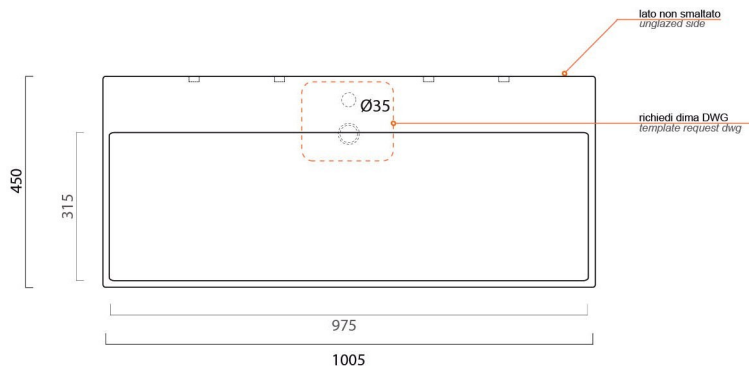

collezione
collection

Urban 100

Lavabo

wash basin

Dimensioni / dimensions

L 1005 - P 450 - H 80

Troppo pieno / over flow : No/ Yes CL

Peso netto / net weight : Kg 20.2

Appoggio / sit-on

Sospeso / wall-hung

Piletta ad espansione
Hyde drain waste

cod.P19E

Colle
Urban

URBAN 100

1 inch = 2.54 cm
1 inch = 25.4 mm

W BATH COLLECTIONS

Bolts

Silicone (*optional*)

Collection
Urban

Model |
Urban 100

Dimensions Metric
1 inch = 2.54 cm
1 inch = 25.4 mm

WS[®]

BATH
COLLECTIONS

1051 Lea Drive - Collegeville, PA 19426
Tel. 215 513 9400 - Fax 610 831 0215
www.ws bathcollections.com - info@ws bathcollections.com