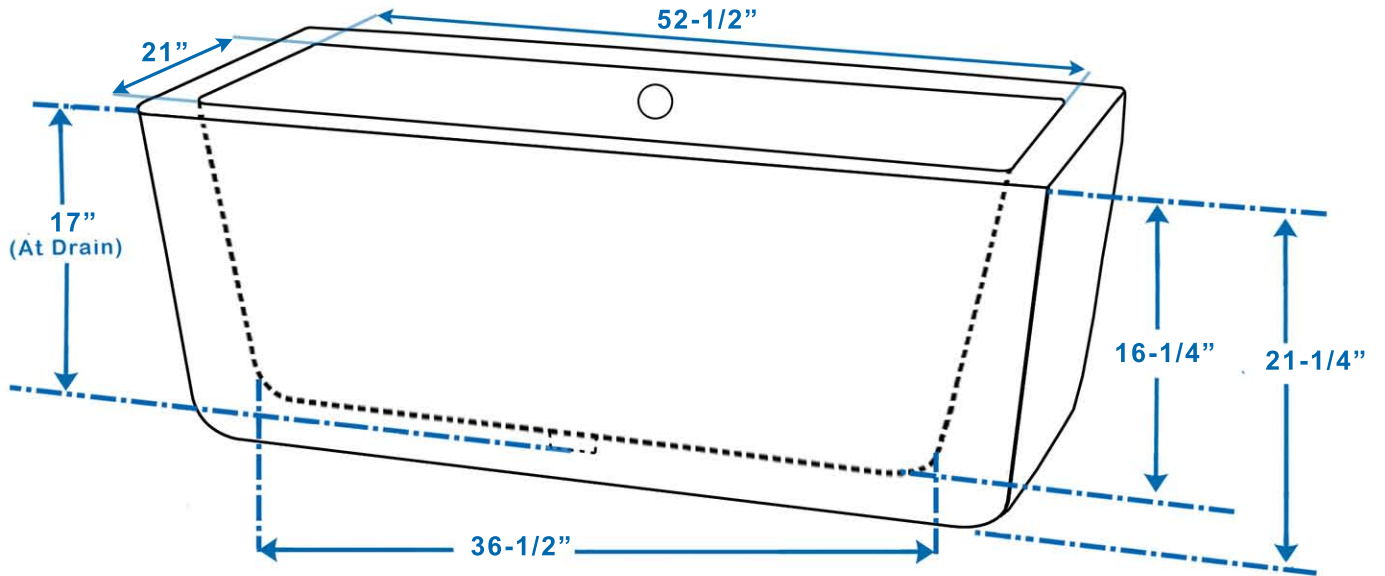

WYNDHAM COLLECTION

Exterior Size - 58-3/4"L x 27-3/8"W x 21-1/4"H
Interior Size - 52-1/2"L x 21"W x 16-1/4"H at top
Depth at Drain - 17"
Maximum Fill - 43-1/2" Gallons
Note - All measurements are $\pm 1/2$ "

WC-BT1005-59