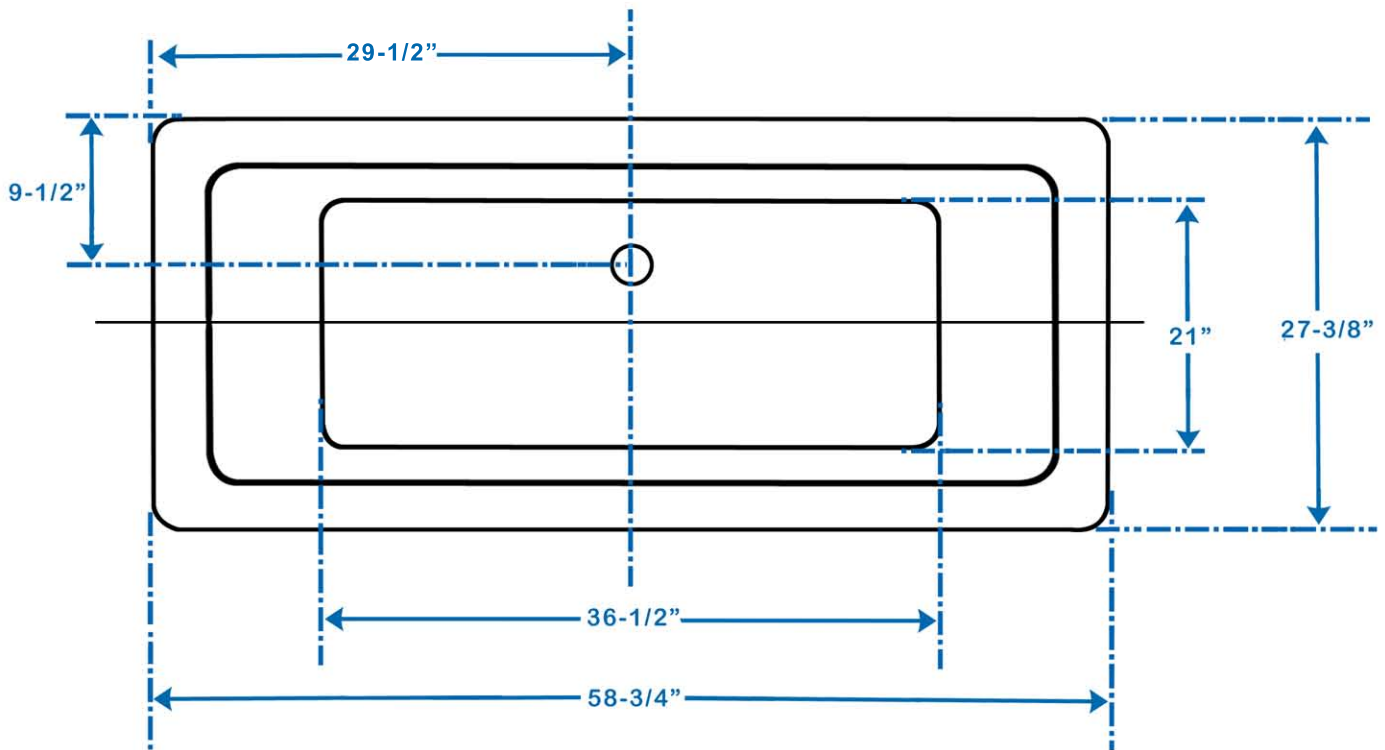

WYNDHAM COLLECTION

Exterior Size - 58-3/4"L x 27-3/8"W x 21-1/4"H
Interior Size - 52-1/2"L x 21"W x 16-1/4"H at top
Depth at Drain - 17"
Maximum Fill - 43-1/2" Gallons
Note - All measurements are $\pm 1/2$ "

WC-BT1005-59