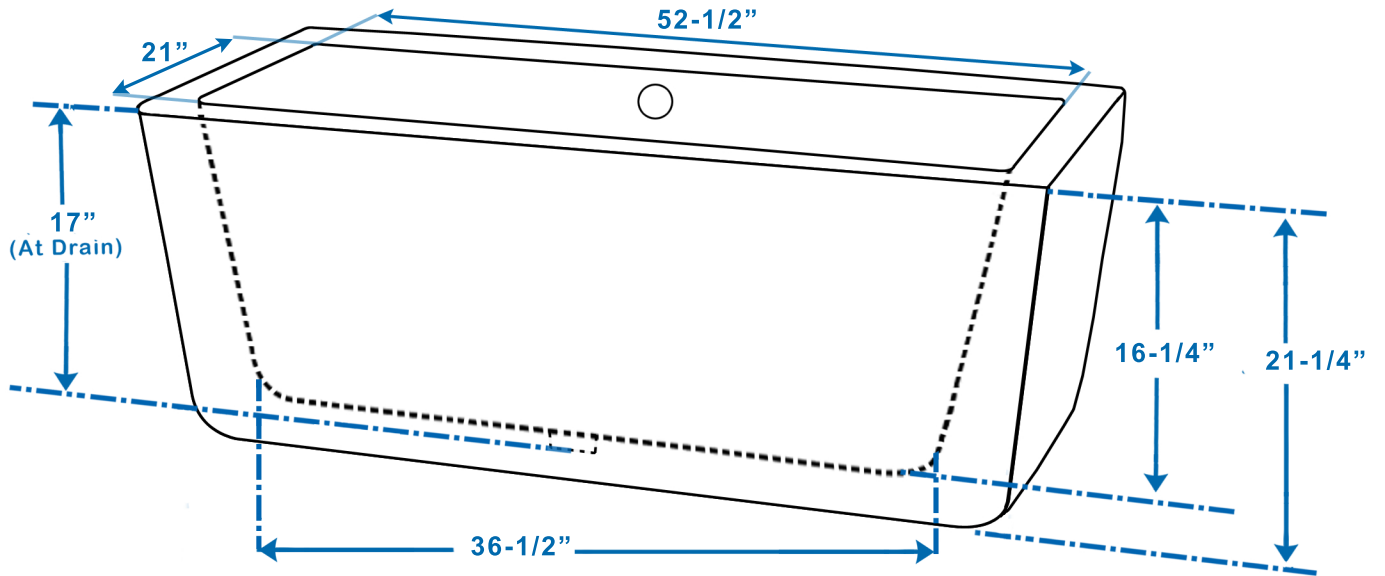

WYNDHAM COLLECTION

Exterior Size - 58-3/4"L x 27-3/8"W x 21-1/4"H
Interior Size - 52-1/2"L x 21"W x 16-1/4"H at top
Depth at Drain - 17"
Drain to Overflow - 12"
Maximum Fill - 43-1/2 Gallons
Note - All measurements are $\pm 1/2$ "

WC-BT1005-59