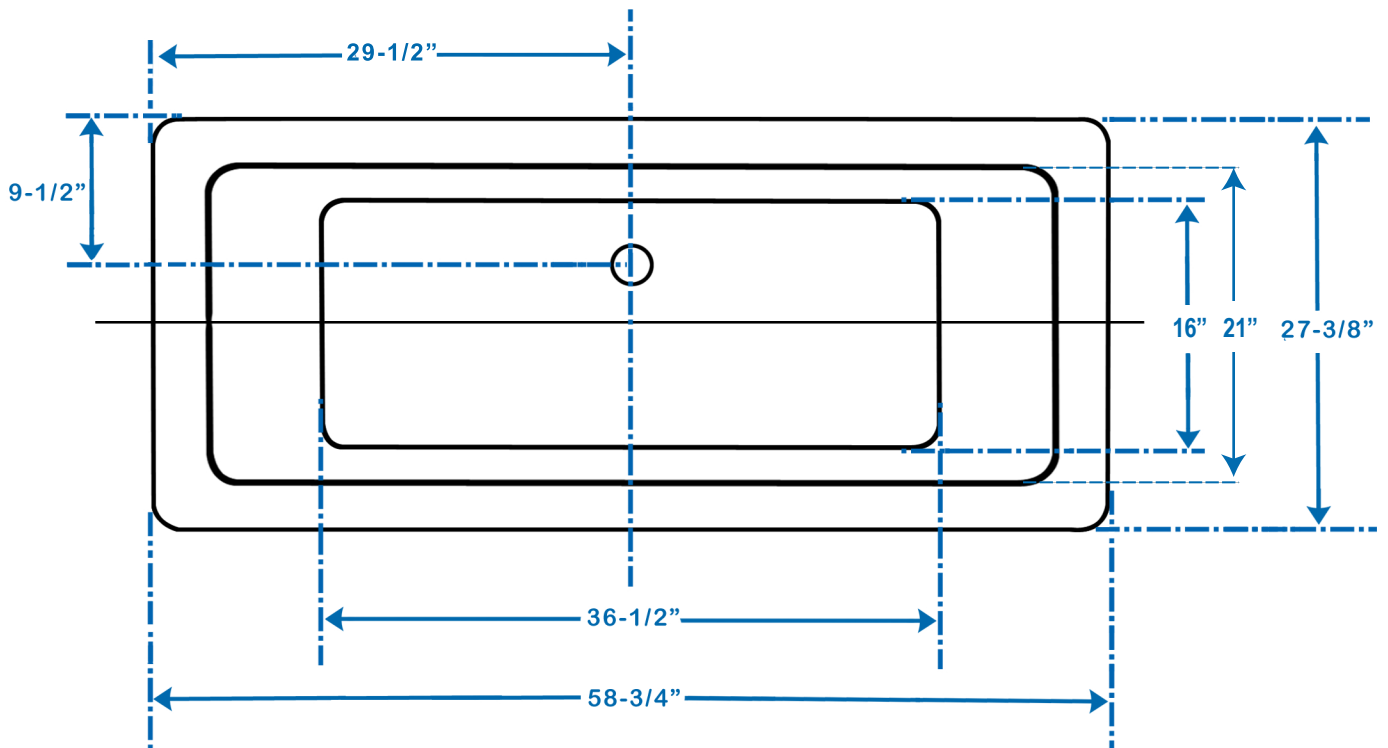

WYNDHAM COLLECTION

Exterior Size - 58-3/4"L x 27-3/8"W x 21-1/4"H
Interior Size - 52-1/2"L x 21"W x 16-1/4"H at top
Depth at Drain - 17"
Drain to Overflow - 12"
Maximum Fill - 43-1/2 Gallons
Note - All measurements are $\pm 1/2$ "

WC-BT1005-59