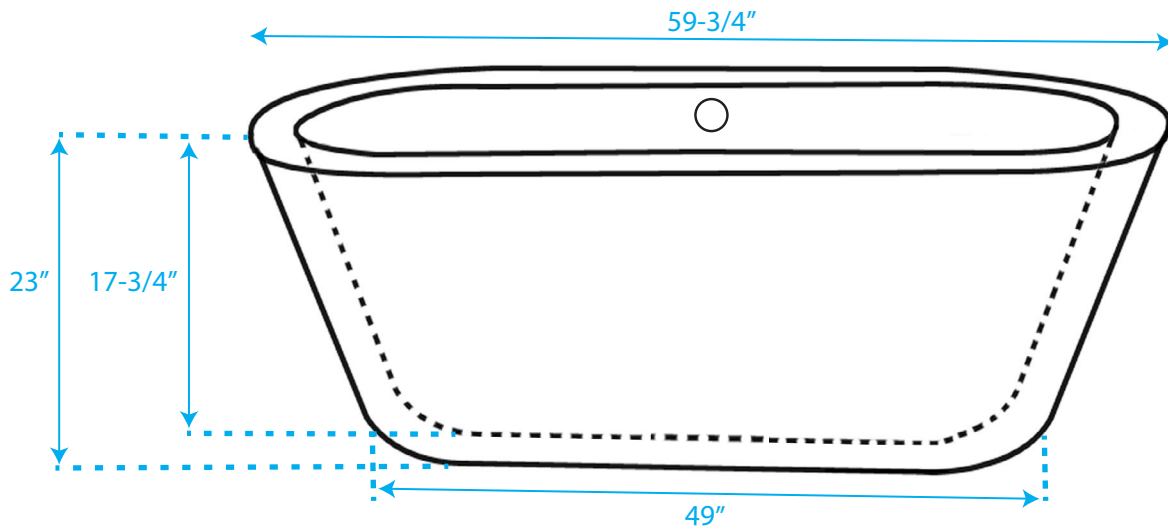

WYNDHAM COLLECTION

Exterior Size - 59-3/4" L x 29-1/4" W x 23" H
Interior Size - 53" L x 23" W x 17-3/4" H
Depth at Drain - 18-1/4"
Drain to Overflow - 13"
Maximum Fill - 43-1/2 Gallons
Note - All Measurements are $\pm 1/2$ "

WC-BT1003-60