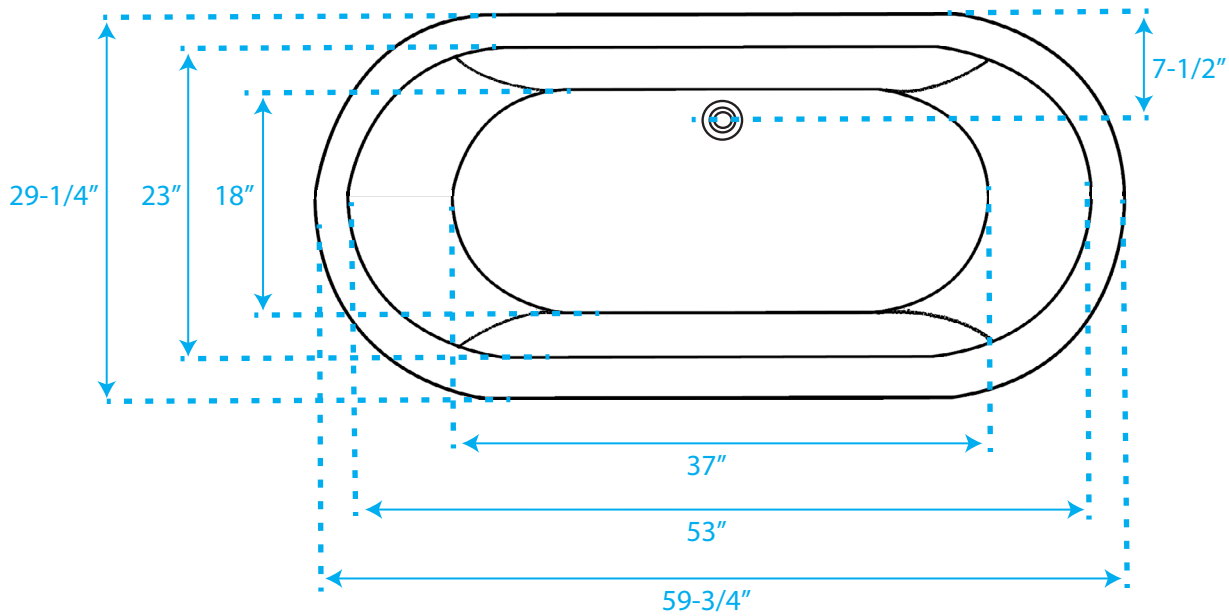

WYNDHAM COLLECTION

Exterior Size - 59-3/4" L x 29-1/4" W x 23" H
Interior Size - 53" L x 23" W x 17-3/4" H
Depth at Drain - 18-1/4"
Drain to Overflow - 13"
Maximum Fill - 43-1/2 Gallons
Note - All Measurements are $\pm 1/2$ "

WC-BT1003-60