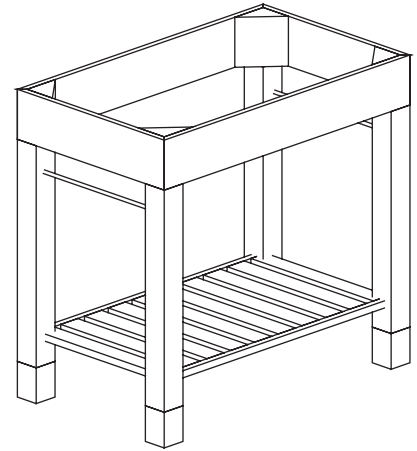

### FEATURES

- Minimalist design approach
- Works perfectly with any Xylem top and vessel
- Available in three sizes - 24", 30" and 36"
- Rich Dark Walnut finish
- Polished Chrome towel bar on each side of console table

### NOMINAL DIMENSIONS

- 36" Width x 21.5" Depth x 34" Height (with adjustable leg)
- 36" Width x 21.5" Depth x 30" Height (without adjustable leg)