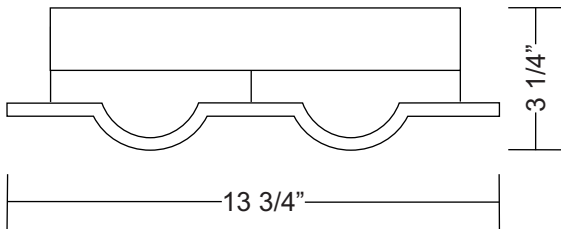

## INTERNOS WALL

Project Name: \_\_\_\_\_

Fixture Type: \_\_\_\_\_

Product Code: D1-5000

Style: WALL

Diffuser: Satin Glass

Finish: Chrome

Lamp: 2 x 40W G9

Voltage: 120V

Dimensions: W. 13 3/4" x Ht. 4" x Ext. 3 1/4"

Approval: Approved by for North American Standards.

Notes: \_\_\_\_\_

### Dimensions

ADA COMPLIANT