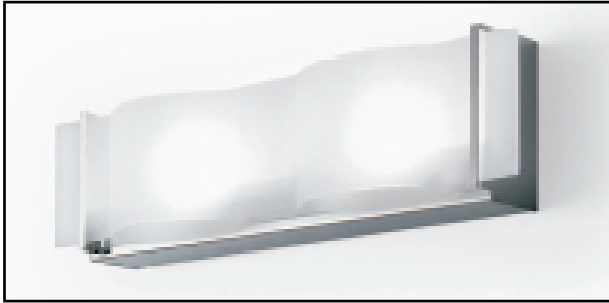

## INTERNOS WALL

Project Name: \_\_\_\_\_

Fixture Type: \_\_\_\_\_

Product Code: D1-5000

Style: WALL

Diffuser: Satin Glass

Finish: Chrome

Lamp: 2 x 40W G9

Voltage: 120V

Dimensions: W. 13 3/4" x Ht. 4" x Ext. 3 1/4"

Approval: Approved by for North American Standards.

Notes: \_\_\_\_\_