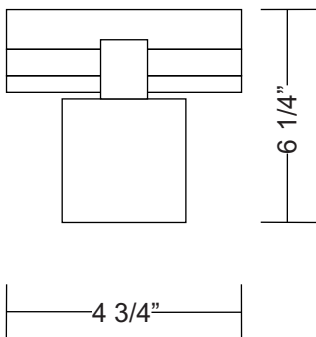

### Dimensions

D1-5007 WITH  
D9-9000 DIFFUSER

D1-5007 WITH  
D9-9001 DIFFUSER

Project Name: \_\_\_\_\_

Fixture Type: \_\_\_\_\_

Product Code: D1-5007

Style: CEILING/WALL

Diffuser: To Be Ordered Separately

Finish: Chrome

Lamp: 1 x 60W G9

Voltage: 120V

Dimensions With Diffuser:

D1-9000 Diffuser - W. 4 3/4" x Ht. 6 1/4"

D1-9001 Diffuser - W. 4 3/4" x Ht. 7"

Approval: Approved by  for North American Standards.

Notes: \_\_\_\_\_