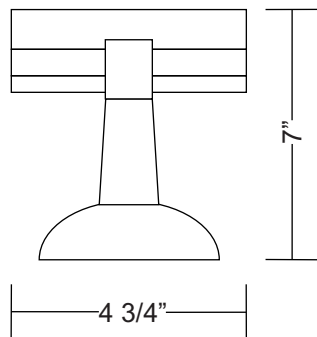

## NAUTILUS CEILING/WALL

Image Shown of D1-5007 with D1-9001 Optional Diffuser

D9-9000 Diffuser

### Dimensions

D1-5007 WITH  
D9-9000 DIFFUSER

D1-5007 WITH  
D9-9001 DIFFUSER

Project Name: \_\_\_\_\_

Fixture Type: \_\_\_\_\_

Product Code: D1-5007

Style: CEILING/WALL

Diffuser: To Be Ordered Separately

Finish: Chrome

Lamp: 1 x 60W G9

Voltage: 120V

Dimensions With Diffuser:

D1-9000 Diffuser - W. 4 3/4" x Ht. 6 1/4"

D1-9001 Diffuser - W. 4 3/4" x Ht. 7"

Approval: Approved by  for North American Standards.

Notes: \_\_\_\_\_