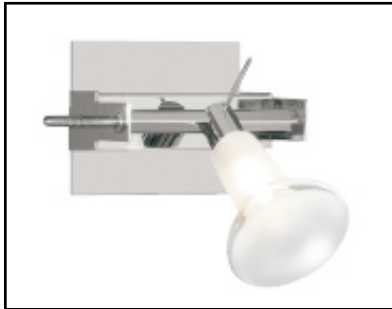

## NAUTILUS CEILING/WALL

Image Shown of D1-5007 with D1-9001 Optional Diffuser

D9-9000 Diffuser

### Dimensions

D1-5007 WITH  
D9-9000 DIFFUSER

D1-5007 WITH  
D9-9001 DIFFUSER

Project Name: \_\_\_\_\_

Fixture Type: \_\_\_\_\_

Product Code: D1-5007

Style: CEILING/WALL

Diffuser: To Be Ordered Separately

Finish: Chrome

Lamp: 1 x 60W G9

Voltage: 120V

Dimensions With Diffuser:

D1-9000 Diffuser - W. 4 3/4" x Ht. 6 1/4"

D1-9001 Diffuser - W. 4 3/4" x Ht. 7"

Approval: Approved by  for North American Standards.

Notes: \_\_\_\_\_