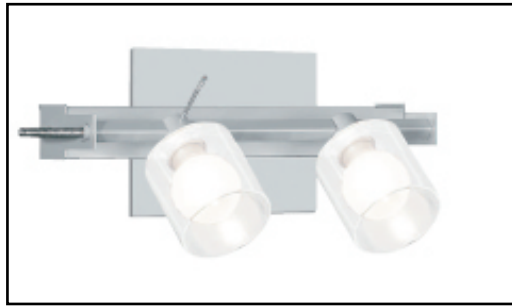

NAUTILUS CEILING/WALL

Image Shown of D1-5010 with D1-9000 Optional Diffuser

D9-9001 Diffuser

Dimensions

 D1-5010 WITH
D9-9000 DIFFUSER

 D1-5010 WITH
D9-9001 DIFFUSER

Project Name: _____

Fixture Type: _____

Product Code: D1-5010

Style: CEILING/WALL

Diffuser: To Be Ordered Separately

Finish: Brushed Nickel

Lamp: 2 x 60W G9

Voltage: 120V

Dimensions With Diffuser:

D1-9000 Diffuser - W. 11 3/4" x Ht. 6 1/4"

D1-9001 Diffuser - W. 11 3/4" x Ht. 7"

 Approval: Approved by  for North American Standards.

Notes: _____