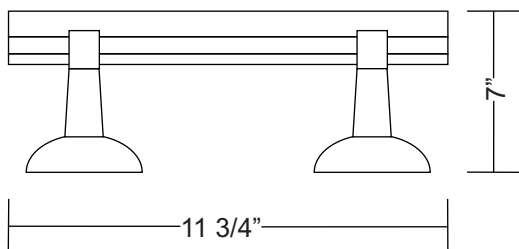

NAUTILUS CEILING/WALL

Image Shown of D1-5010 with D1-9000 Optional Diffuser

D9-9001 Diffuser

Dimensions

 D1-5010 WITH
D9-9000 DIFFUSER

 D1-5010 WITH
D9-9001 DIFFUSER

Project Name: _____

Fixture Type: _____

Product Code: D1-5010

Style: CEILING/WALL

Diffuser: To Be Ordered Separately

Finish: Brushed Nickel

Lamp: 2 x 60W G9

Voltage: 120V

Dimensions With Diffuser:

D1-9000 Diffuser - W. 11 3/4" x Ht. 6 1/4"

D1-9001 Diffuser - W. 11 3/4" x Ht. 7"

 Approval: Approved by  for North American Standards.

Notes: _____