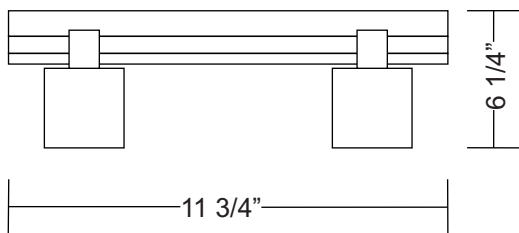

NAUTILUS CEILING/WALL

Image Shown of D1-5010 with D1-9000 Optional Diffuser

D9-9001 Diffuser

Dimensions

 D1-5010 WITH
D9-9000 DIFFUSER

 D1-5010 WITH
D9-9001 DIFFUSER

Project Name: _____

Fixture Type: _____

Product Code: D1-5010

Style: CEILING/WALL

Diffuser: To Be Ordered Separately

Finish: Brushed Nickel

Lamp: 2 x 60W G9

Voltage: 120V

Dimensions With Diffuser:

D1-9000 Diffuser - W. 11 3/4" x Ht. 6 1/4"

D1-9001 Diffuser - W. 11 3/4" x Ht. 7"

 Approval: Approved by  for North American Standards.

Notes: _____