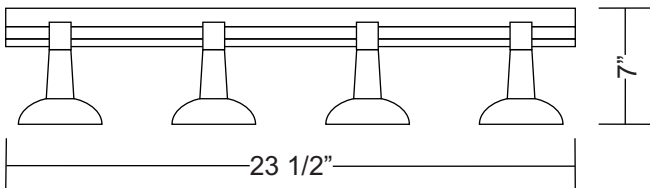

NAUTILUS CEILING/WALL

Image Shown of D1-5014 with D1-9000 Optional Diffuser

D9-9001 Diffuser

Dimensions

 D1-5014 WITH
D9-9000 DIFFUSER

 D1-5014 WITH
D9-9001 DIFFUSER

Project Name: _____

Fixture Type: _____

Product Code: D1-5014

Style: CEILING/WALL

Diffuser: To Be Ordered Separately

Finish: Brushed Nickel

Lamp: 4 x 60W G9

Voltage: 120V

Dimensions With Diffuser:

D1-9000 Diffuser - W. 23 1/2" x Ht. 6 1/4"

D1-9001 Diffuser - W. 23 1/2" x Ht. 7"

 Approval: Approved by  for North American Standards.

Notes: _____