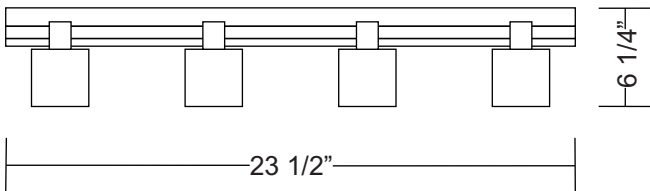

NAUTILUS CEILING/WALL

Image Shown of D1-5014 with D1-9000 Optional Diffuser

D9-9001 Diffuser

Dimensions

 D1-5014 WITH
D9-9000 DIFFUSER

 D1-5014 WITH
D9-9001 DIFFUSER

Project Name: _____

Fixture Type: _____

Product Code: D1-5014

Style: CEILING/WALL

Diffuser: To Be Ordered Separately

Finish: Brushed Nickel

Lamp: 4 x 60W G9

Voltage: 120V

Dimensions With Diffuser:

D1-9000 Diffuser - W. 23 1/2" x Ht. 6 1/4"

D1-9001 Diffuser - W. 23 1/2" x Ht. 7"

 Approval: Approved by  for North American Standards.

Notes: _____