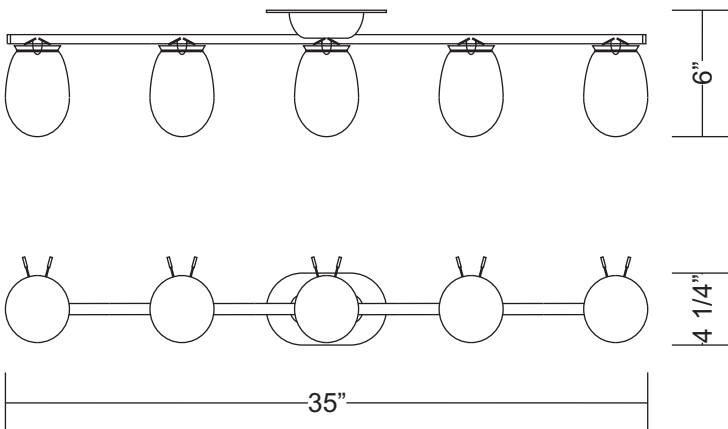

**BANO WALL**

Dimensions

Project Name: \_\_\_\_\_

Fixture Type: \_\_\_\_\_

Product Code: D9-5003

Style: WALL

Diffusers: White Glass

Finish: Chrome

Lamp: 5 x 60W B10 Candelabra

Voltage: 120V

Dimensions: W. 35" x Ht. 4 1/4" x Ext. 6"

Approval: Approved by  for North American Standards.

Notes: \_\_\_\_\_

---

---

---