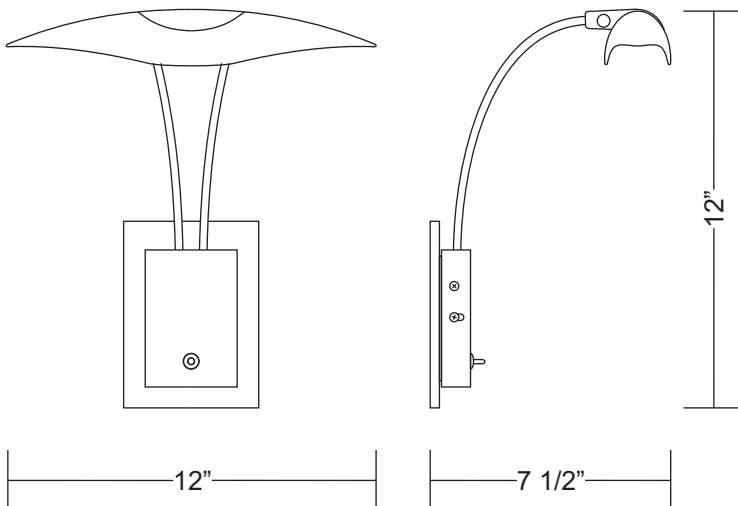

RAYA WALL

Project Name: _____

Fixture Type: _____

Product Code: D9-5004

Style: WALL

Diffusers: N/A

Finish: Satin Gold

Lamp: 2 x 20W Bi-Pin

Transformer: Integral (electronic)

Voltage: 120V/12V

Dimensions: W. 12" x Ht. 12" x Ext. 7 1/2"

 Approval: Approved by  for North American Standards.

Dimensions

Notes: _____