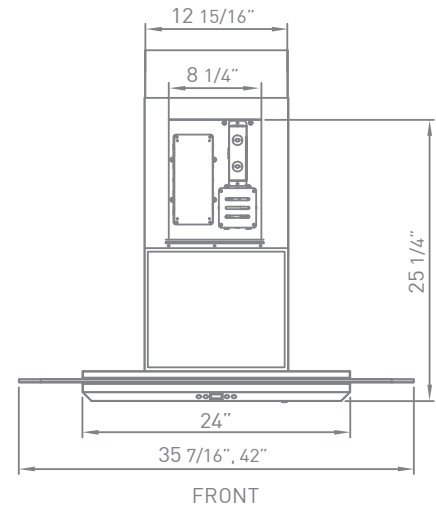

# VERONA ISLAND | NEXT GENERATION EUROPA

|                                |                                      |
|--------------------------------|--------------------------------------|
| <b>SIZE</b>                    | ZVN-M90AG 36"<br>ZVN-E42AG 42"       |
| <b>PERFORMANCE</b>             |                                      |
| INTERNAL, MIN.-MAX. BLOWER CFM | 250 - 715                            |
| INTERNAL, MIN.-MAX. SONES      | 0.8 - 5.8                            |
| <b>COLOR</b>                   |                                      |
| STAINLESS STEEL                | SS w/Glass                           |
| <b>FEATURES</b>                |                                      |
| ACT                            | Yes                                  |
| CONTROLS                       | Electronic LCD                       |
| SPEED LEVELS                   | 5 + Burst                            |
| AUTO DELAY-OFF                 | Yes                                  |
| LIGHTING                       | Bloom™ HD LED 3W x 4                 |
| DUAL LEVEL LIGHTING            | Yes                                  |
| LED ILLUMINATED GLASS          | Yes; Cloud White, Deep Blue, & Amber |
| FILTERS                        | Aluminum Mesh x 1                    |
| RECIRCULATING OPTION           | Yes                                  |
| EXTENSION DUCT COVER OPTION    | Yes, Up to 12' Ceiling               |
| <b>DUCT SPECIFICATIONS</b>     |                                      |
| VERTICAL - INTERNAL            | 8" Round                             |
| HORIZONTAL - INTERNAL          | NA                                   |
| <b>AC INPUT</b>                | 120V - 60Hz                          |
| <b>AC POWER</b>                | Max. 230W at 3.5A                    |
| <b>OPTIONAL ACCESSORIES</b>    |                                      |
| RECIRCULATING KIT              | ZRC-00VN                             |
| EXTENSION DUCT COVER           | Z1C-00VN                             |
| UNIVERSAL MAKE-UP AIR DAMPER   | MUA008A                              |
| <b>MOUNTING HEIGHT*</b>        | 26" - 34"                            |
| <b>WARRANTY</b>                | 3 Years Parts, 1 Year Labor          |