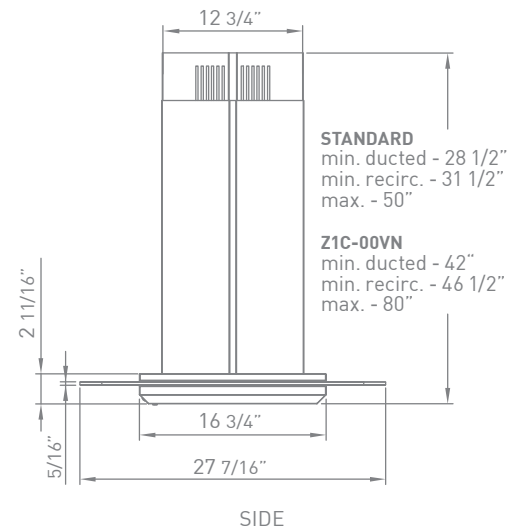

# VERONA ISLAND | NEXT GENERATION EUROPA

|                                |                                      |
|--------------------------------|--------------------------------------|
| <b>SIZE</b>                    | ZVN-M90AG 36"<br>ZVN-E42AG 42"       |
| <b>PERFORMANCE</b>             |                                      |
| INTERNAL, MIN.-MAX. BLOWER CFM | 250 - 715                            |
| INTERNAL, MIN.-MAX. SONES      | 0.8 - 5.8                            |
| <b>COLOR</b>                   |                                      |
| STAINLESS STEEL                | SS w/Glass                           |
| <b>FEATURES</b>                |                                      |
| ACT                            | Yes                                  |
| CONTROLS                       | Electronic LCD                       |
| SPEED LEVELS                   | 5 + Burst                            |
| AUTO DELAY-OFF                 | Yes                                  |
| LIGHTING                       | Bloom™ HD LED 3W x 4                 |
| DUAL LEVEL LIGHTING            | Yes                                  |
| LED ILLUMINATED GLASS          | Yes; Cloud White, Deep Blue, & Amber |
| FILTERS                        | Aluminum Mesh x 1                    |
| RECIRCULATING OPTION           | Yes                                  |
| EXTENSION DUCT COVER OPTION    | Yes, Up to 12' Ceiling               |
| <b>DUCT SPECIFICATIONS</b>     |                                      |
| VERTICAL - INTERNAL            | 8" Round                             |
| HORIZONTAL - INTERNAL          | NA                                   |
| <b>AC INPUT</b>                | 120V - 60Hz                          |
| <b>AC POWER</b>                | Max. 230W at 3.5A                    |
| <b>OPTIONAL ACCESSORIES</b>    |                                      |
| RECIRCULATING KIT              | ZRC-00VN                             |
| EXTENSION DUCT COVER           | Z1C-00VN                             |
| UNIVERSAL MAKE-UP AIR DAMPER   | MUA008A                              |
| <b>MOUNTING HEIGHT*</b>        | 26" - 34"                            |
| <b>WARRANTY</b>                | 3 Years Parts, 1 Year Labor          |