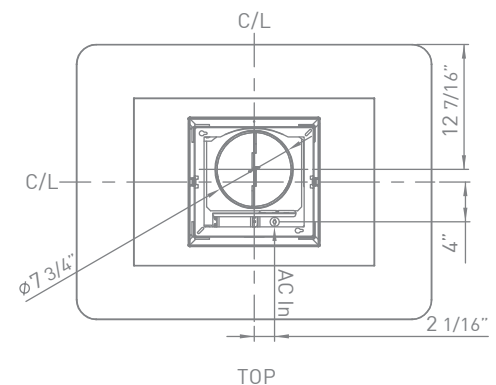

# VERONA ISLAND | NEXT GENERATION EUROPA

|                                |                                      |
|--------------------------------|--------------------------------------|
| <b>SIZE</b>                    | ZVN-M90AG 36"<br>ZVN-E42AG 42"       |
| <b>PERFORMANCE</b>             |                                      |
| INTERNAL, MIN.-MAX. BLOWER CFM | 250 - 715                            |
| INTERNAL, MIN.-MAX. SONES      | 0.8 - 5.8                            |
| <b>COLOR</b>                   |                                      |
| STAINLESS STEEL                | SS w/Glass                           |
| <b>FEATURES</b>                |                                      |
| ACT                            | Yes                                  |
| CONTROLS                       | Electronic LCD                       |
| SPEED LEVELS                   | 5 + Burst                            |
| AUTO DELAY-OFF                 | Yes                                  |
| LIGHTING                       | Bloom™ HD LED 3W x 4                 |
| DUAL LEVEL LIGHTING            | Yes                                  |
| LED ILLUMINATED GLASS          | Yes; Cloud White, Deep Blue, & Amber |
| FILTERS                        | Aluminum Mesh x 1                    |
| RECIRCULATING OPTION           | Yes                                  |
| EXTENSION DUCT COVER OPTION    | Yes, Up to 12' Ceiling               |
| <b>DUCT SPECIFICATIONS</b>     |                                      |
| VERTICAL - INTERNAL            | 8" Round                             |
| HORIZONTAL - INTERNAL          | NA                                   |
| <b>AC INPUT</b>                | 120V - 60Hz                          |
| <b>AC POWER</b>                | Max. 230W at 3.5A                    |
| <b>OPTIONAL ACCESSORIES</b>    |                                      |
| RECIRCULATING KIT              | ZRC-00VN                             |
| EXTENSION DUCT COVER           | Z1C-00VN                             |
| UNIVERSAL MAKE-UP AIR DAMPER   | MUA008A                              |
| <b>MOUNTING HEIGHT*</b>        | 26" - 34"                            |
| <b>WARRANTY</b>                | 3 Years Parts, 1 Year Labor          |