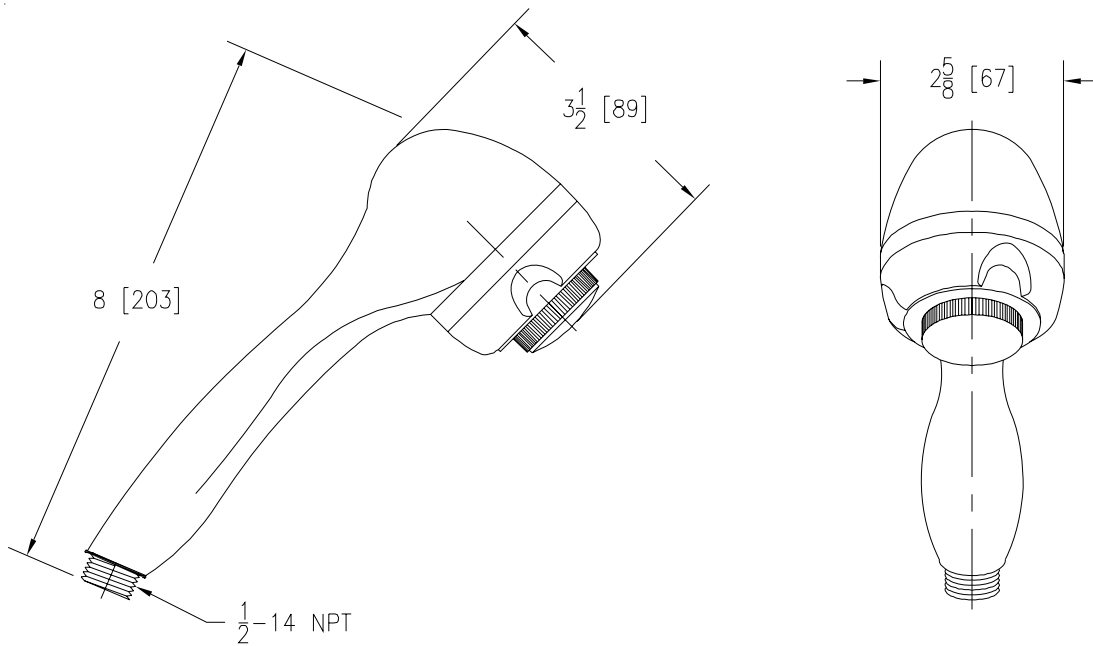

# 2.5 GPM HAND-HELD SHOWER HEAD

Z7000-H1

TAG \_\_\_\_\_

**Engineering Specifications:** Zurn Z7000-H1

Plastic chrome plated hand-held shower head. 2.5 gpm flowrate with non-removable, pressure compensating flow control. Outer ring spray adjustment for coarse or soft massage spray, and 1/2" NPT threaded inlet.

Note: All dimensions are for reference only. Do not use for pre-plumbing.

**OPTIONAL ACCESSORIES**

Suffix	Description
NA	

ZURN INDUSTRIES, LLC ♦ COMMERCIAL BRASS OPERATION ♦ 2640 SOUTH WORK STREET ♦ FALCONER NY 14733