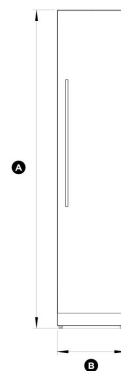

RS1884FRJK1

Integrated Column Freezer 18", Stainless Steel Interior

Integrated

This Fisher & Paykel Integrated Column Freezer is right hinge with a stainless steel interior and comes with an ice maker. It can be installed separately or together with different sized Integrated Column Refrigeration for true design freedom.

Stainless steel interior

Dimensions

Depth	24"
Height	Ⓐ 84"
Width	Ⓑ 17 3/4"

Features & Benefits

Clever energy

Our Energy Star certified ActiveSmart™ Foodcare Fridge Freezers adapt to daily use by cooling and defrosting only when needed. This means your fridge uses the energy it needs without compromising on food care.