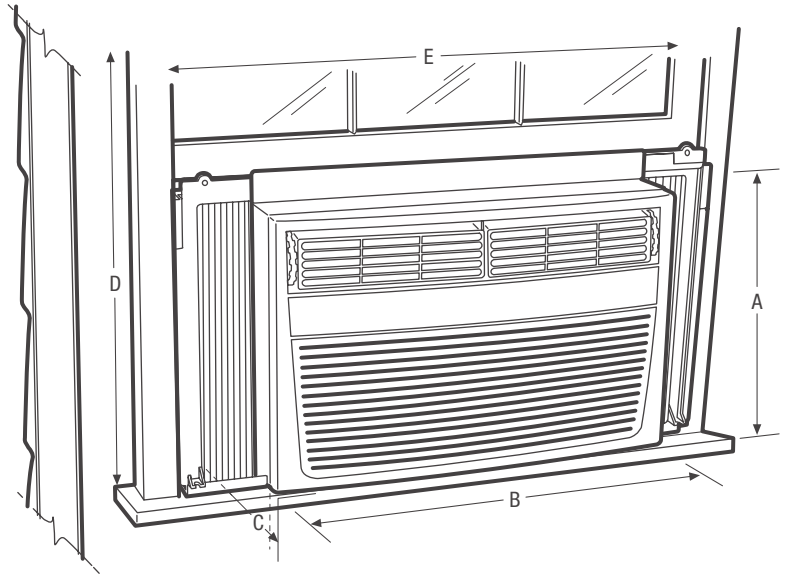

Performance	
BTU (Cool)	8,000
Dehumidification (Pints/Hour)	1.7
Cool Area (Up To Sq. Ft.)	350
Combined Energy Efficiency Ratio	10.9
Energy Efficiency Ratio	10.9
Electrical	
Volts	115
Amps (Cool)	6.5
Watts (Cool)	735
Length of Power Cord (Min./Max.)	6' / 6.5'
Plug Type (NEMA)	LCDI (5-15P)
Features	
Electronic Controls	Ready-Select® Controls
Fan Speeds (Cool / Fan)	3 / 3
Low Voltage Start-Up	Yes
Auto Cool Function	Yes
Energy Saver Mode	Yes
Sleep Mode	Yes
Filter Check	Yes
24-Hour On / Off Timer	Yes
Clean Air Ionizer	
Remote Control	Full-Function
Air CFM (High / Med / Low)	214 / 184 / 155
Air Direction Control	8-Way
Fresh Air / Exhaust Vent / Closed	No / No / Yes
Filter Type	Antibacterial Mesh
Filter Access	Tilt-Out
Slide-Out Chassis	
Window Mounting Kit (Included)	Pleated Quick Mount
Warranty¹	Yes
Certifications	
Performance	AHAM
Specifications	
Refrigerant	R410a
Shipping Weight (Approx.)	55 Lbs.

¹Warranty 5 year sealed system / 1 year full parts and labor.

NOTE: For planning purposes only. Always consult local and national electric codes. Refer to Product Installation Guide for detailed installation instructions on the web at frigidaire.com.

Product Dimensions	
A - Height	13-7/16"
B - Width	18-1/2"
C - Depth	15-1/2"

Window Dimensions	
D - Height (Min.)	14"
E - Width (Min./Max.)	23" / 36"

Accessories information available on the web at frigidaire.com

FRIGIDAIRE

USA • 10200 David Taylor Drive • Charlotte, NC 28262 • 1-800-FRIGIDAIRE • frigidaire.com
CANADA • 5855 Terry Fox Way • Mississauga, ON L5V 3E4 • 1-800-265-8352 • frigidaire.ca

FFRA0822R1 03/15

© 2015 Electrolux Home Products, Inc.

Specifications subject to change.