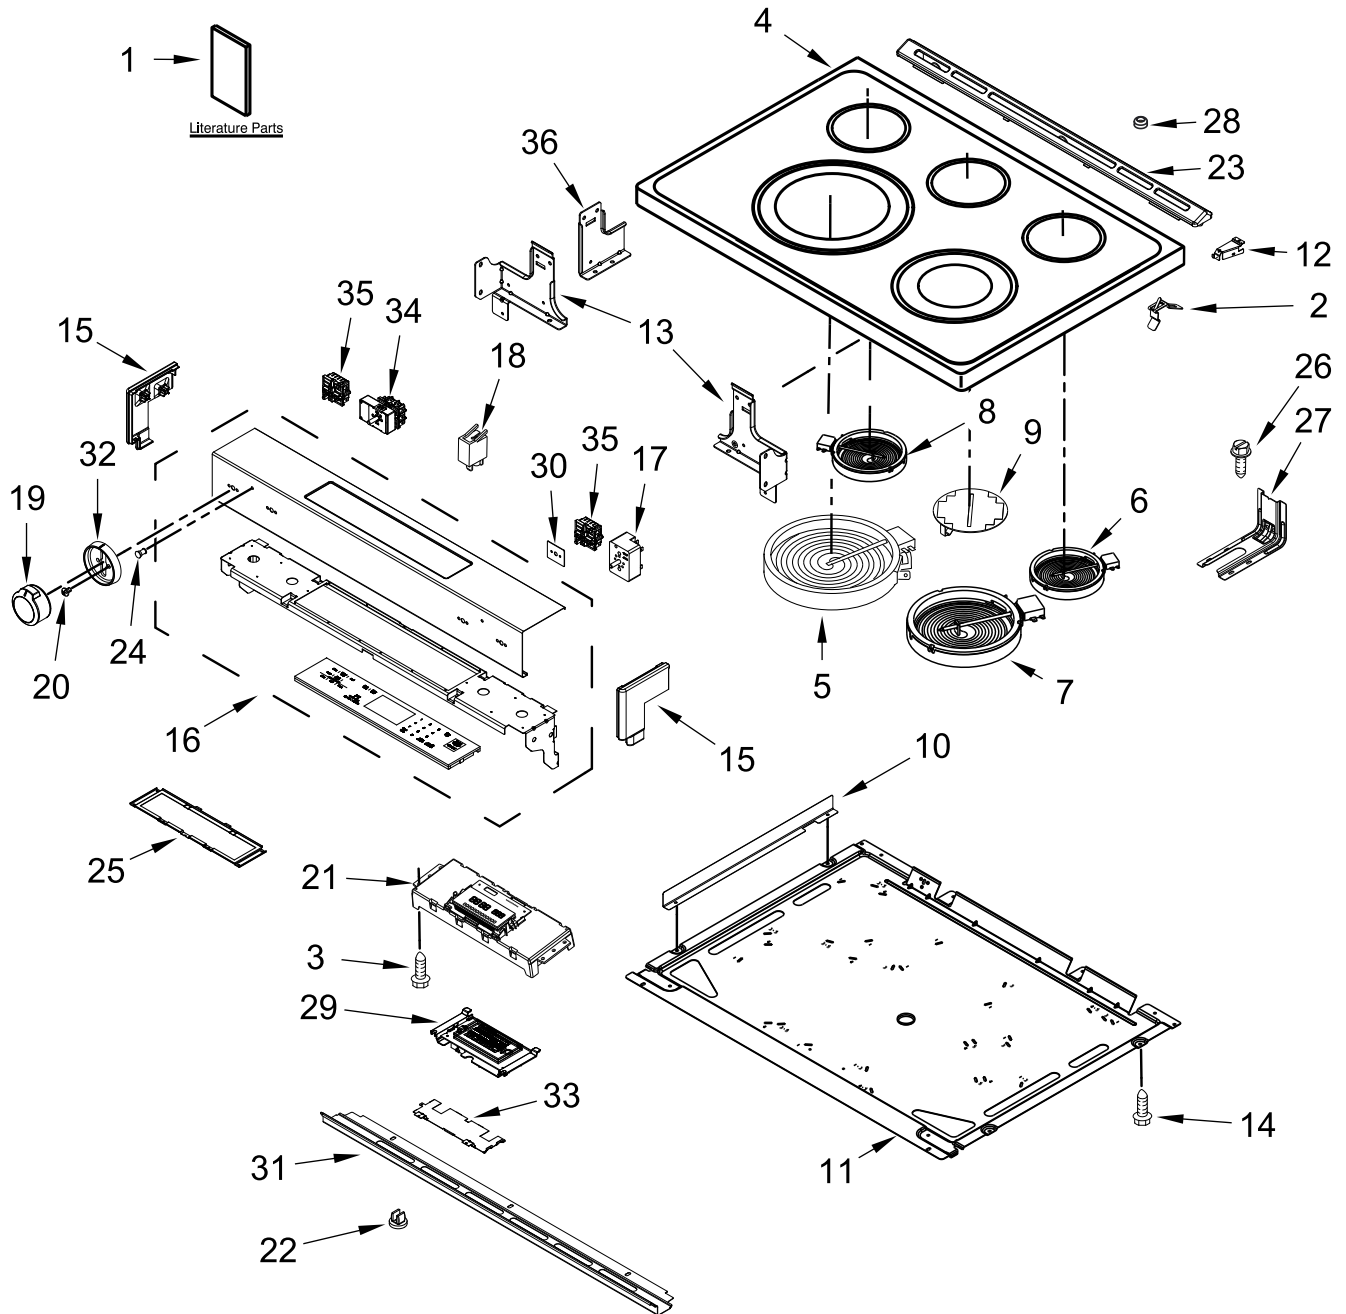

# COOKTOP PARTS

| <u>Illus. No.</u> | <u>Part No.</u> | <u>Description</u>               | <u>Illus. No.</u> | <u>Part No.</u> | <u>Description</u>                     | <u>Illus. No.</u> | <u>Part No.</u> | <u>Description</u>                                   |
|-------------------|-----------------|----------------------------------|-------------------|-----------------|--|-------------------|-----------------|--|
| 1                 |                 | Literature Parts                 | 13                | W10289169       | Support, Cooktop (Right)               | 24                | 3196068         | Lens, Indicator                                      |
|                   | W10665255       | Installation Instructions        |                   | W10289170       | Support, Cooktop (Left)                | 25                | W10555923       | Bracket, User Interface                              |
|                   | W10722059       | Use and Care Guide               | 14                | 3196173         | Screw                                  | 26                | 7101P485-60     | Screw, Anti-Tip Kit                                  |
|                   | W10665227       | Sheet, Tech                      | 15                |                 | Endcap                                 | 27                | W10606241       | Bracket, Anti-Tip                                    |
|                   | 9762761         | Tips, Safe Cooking (English)     |                   | W10555935       | White (Left)                           | 28                | W10664705       | Bumper   |
|                   | W10065852       | Tips, Safe Cooking (French)      |                   | W10555936       | Black (Left)                           | 29                | W10603094       | Assembly, Display                                    |
|                   | W10400064       | Guide, Quick Start (English)     |                   | W10555938       | White (Right)                          | 30                | 7201P077-60     | Gasket, Infinite Switch                              |
|                   | W10400065       | Guide, Quick Start (French)      | 16                |                 | Console, Panel                         | 31                |                 | Console, Lower Panel                                 |
|                   | W10665238       | Wiring Diagram                   |                   | W10697318       | White                                  |                   | W10555933       | White  |
| 2                 | W10225448       | Spring, Element                  |                   | W10697317       | Black                                  |                   | W10555932       | Black  |
| 3                 | 3196178         | Screw                            |                   | W10697319       | Stainless                              |                   | W10555934       | Stainless  |
| 4                 |                 | Cooktop                          | 17                | W10578768       | Switch, Infinite (Single) (Right Rear) | 32                |                 | Bezel  |
|                   | W10536294       | White                            |                   |                 |  |                   | W10663809       | Stainless  |
|                   | W10536295       | Black                            | 18                | 8523265         | Light, Indicator (125V)                | 33                | W10558372       | Bracket, Control                                     |
|                   | W10536296       | Stainless                        | 19                |                 | Knob                                   | 34                | W10437097       | Switch, Infinite Triple (Left Front)                 |
| 5                 | W10187839       | Element (3000W) (Left Front)     |                   | W10579762       | Stainless (Right Rear)                 | 35                | W10437094       | Switch, Infinite (Hyper) (Right Front and Left Rear) |
| 6                 | 8273994         | Element (1200W) (Right Rear)     |                   | W10579763       | Stainless (Left Rear)                  | 36                | W10598048       | Bracket, Console (Center)                            |
| 7                 | W10251108       | Element (3200W) (Right Front)    |                   | W10579764       | Stainless (Right Front)                |                   |                 | FOLLOWING PARTS NOT ILLUSTRATED                      |
| 8                 | W10342780       | Element (1300W) (Left Rear)      |                   | W10579765       | Stainless (Left Front)                 |                   | W10580306       | Harness, Main  |
| 9                 | W10388247       | Element, Warm Zone (Center Rear) | 20                | 3400882         | Screw                                  |                   | W10575120       | Harness, Keypad                                      |
| 10                | W10613286       | Bracket, Radiant                 | 21                | W10453976       | Control, MRC2                          |                   | W10598170       | Harness, Display                                     |
| 11                | W10536275       | Pan, Radiant                     | 22                | W10645947       | Grommet                                |                   | W10580303       | Harness, Console                                     |
| 12                | W10162253       | Brace, Corner (Left)             | 23                |                 | Vent, Trim Top                         |                   | W10664316       | Clip, Harness  |
|                   | W10162252       | Brace, Corner (Right)            |                   | W10636527       | White                                  |                   | W10580316       | Harness, Bake Drawer                                 |
|                   |                 |                                  |                   | W10636528       | Black                                  |                   | W10580249       | Harness, Cooktop                                     |
|                   |                 |                                  |                   | W10636529       | Stainless                              |                   |                 |  |