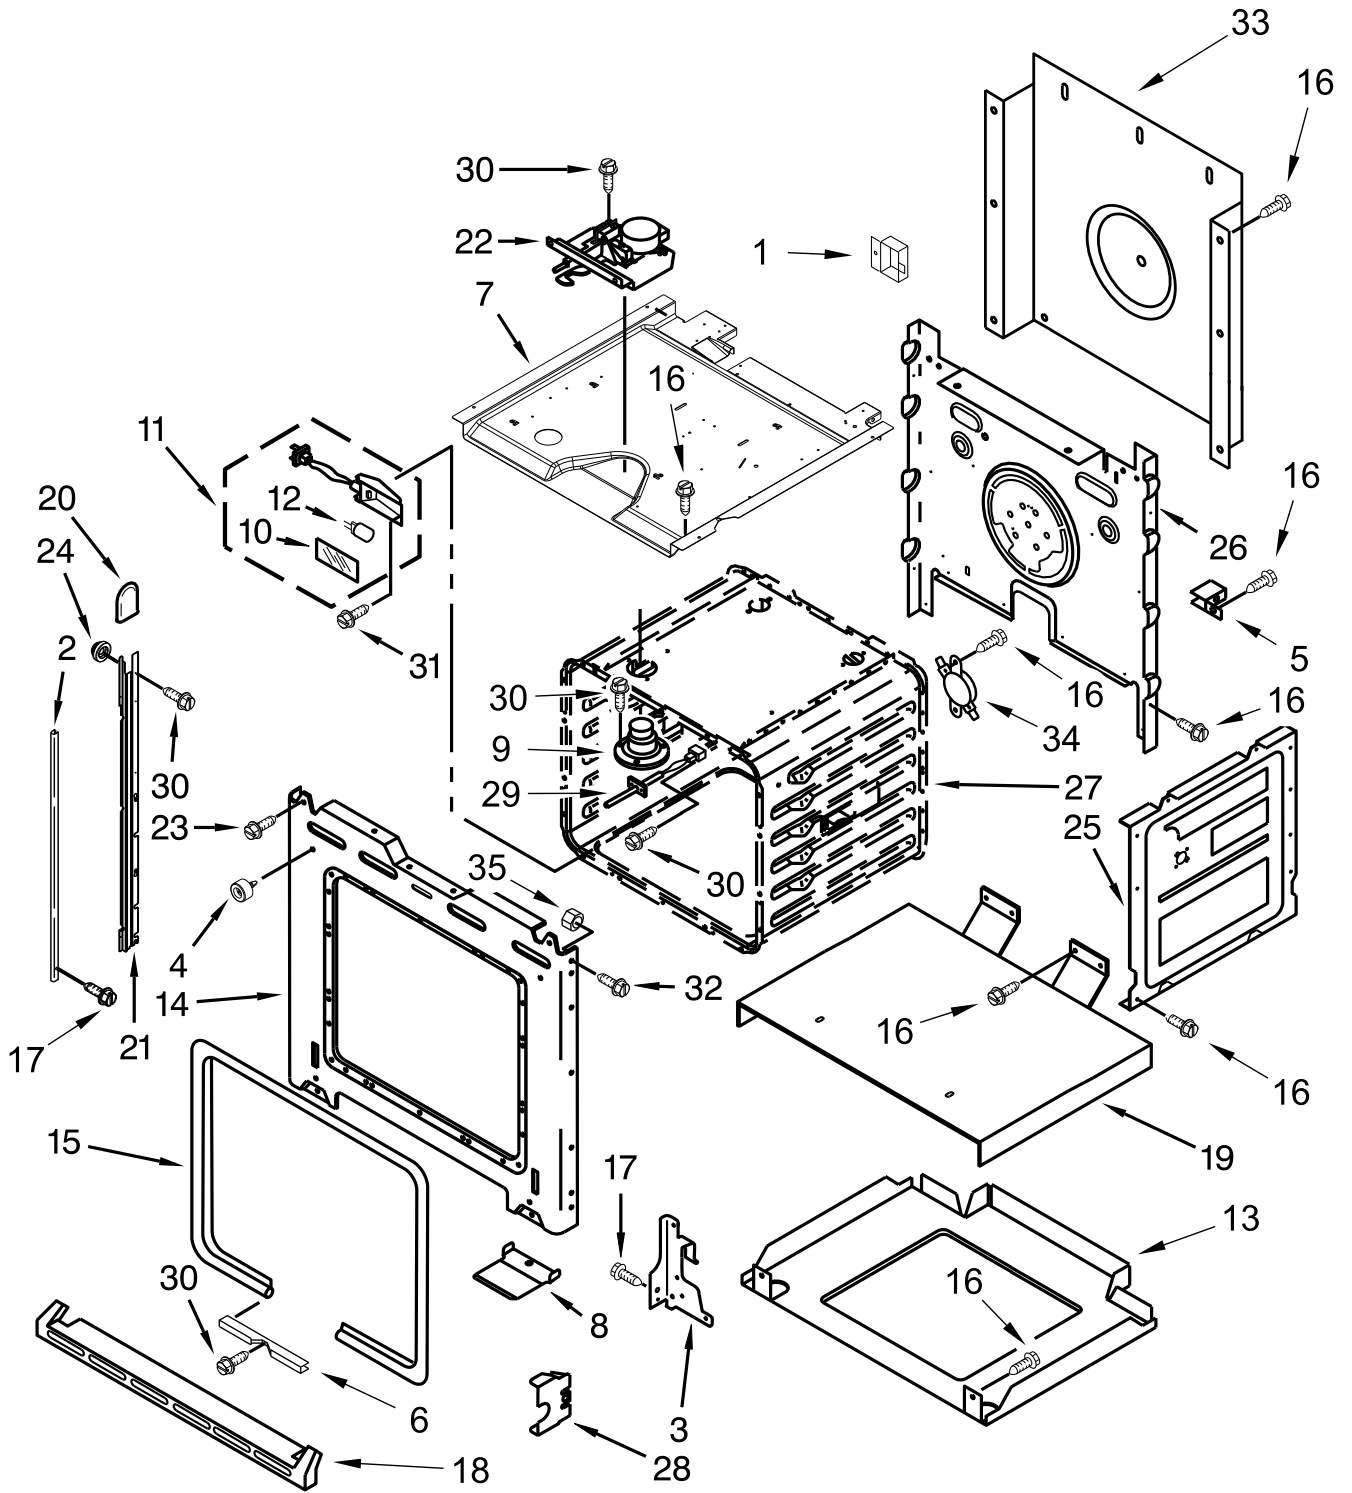

OVEN PARTS

OVEN PARTS

<u>Illus.</u> <u>No.</u>	<u>Part No.</u>	<u>Description</u>	<u>Illus.</u> <u>No.</u>	<u>Part No.</u>	<u>Description</u>	<u>Illus.</u> <u>No.</u>	<u>Part No.</u>	<u>Description</u>
1	8285593	Cover, Connector	12	W10169757	Bulb, Light	25	W10782197	Side, Chassis
2		Trim, Side	13	4450525	Base, Chassis	26	W10784207	Back, Chassis
	W10144984	Stainless (Left)	14	9760754	Frame, Front	27		Liner, Oven (Not serviceable)
	W10144983	Stainless (Right)	15	4455380	Gasket, Door	28	4452152	Bracket, Bottom Vent
3	4455605	Receiver, Hinge (Left)	16	7101P426-60	Screw	29	W10622170	Probe, Sensor
	4455606	Receiver, Hinge (Right)	17	4449743	Screw	30	4449154	Screw
4	W10105790	Bumper & Screw	18		Assembly, Bottom Vent Trim	31	4449748	Screw
5	4449845	Support, Bracket		W10144973	Stainless	32	4450038	Screw
6	4448933	Retainer, Gasket	19	4451476	Support, Insulation	33	4451747	Cover, Back
7	W10784377	Chassis, Top	20	4451605	Cap, Spacer	34	W10777627	Thermostat
8		Deflector, Vent Box	21	4450580	Rail, Side (Left)	35	4450118	Nut
	W10145009	Stainless		4450579	Rail, Side (Right)			FOLLOWING PARTS NOT ILLUSTRATED
9	4452158	Tube, Vent	22	W10195934	Latch, Motorized		4449314	Insulation, Wrap
10	W10169756	Lens, Light	23	4449040	Screw		4450363	Insulation, Back
11	W10307114	Assembly, Oven Light	24	4448444	Grommet, Mounting Rail