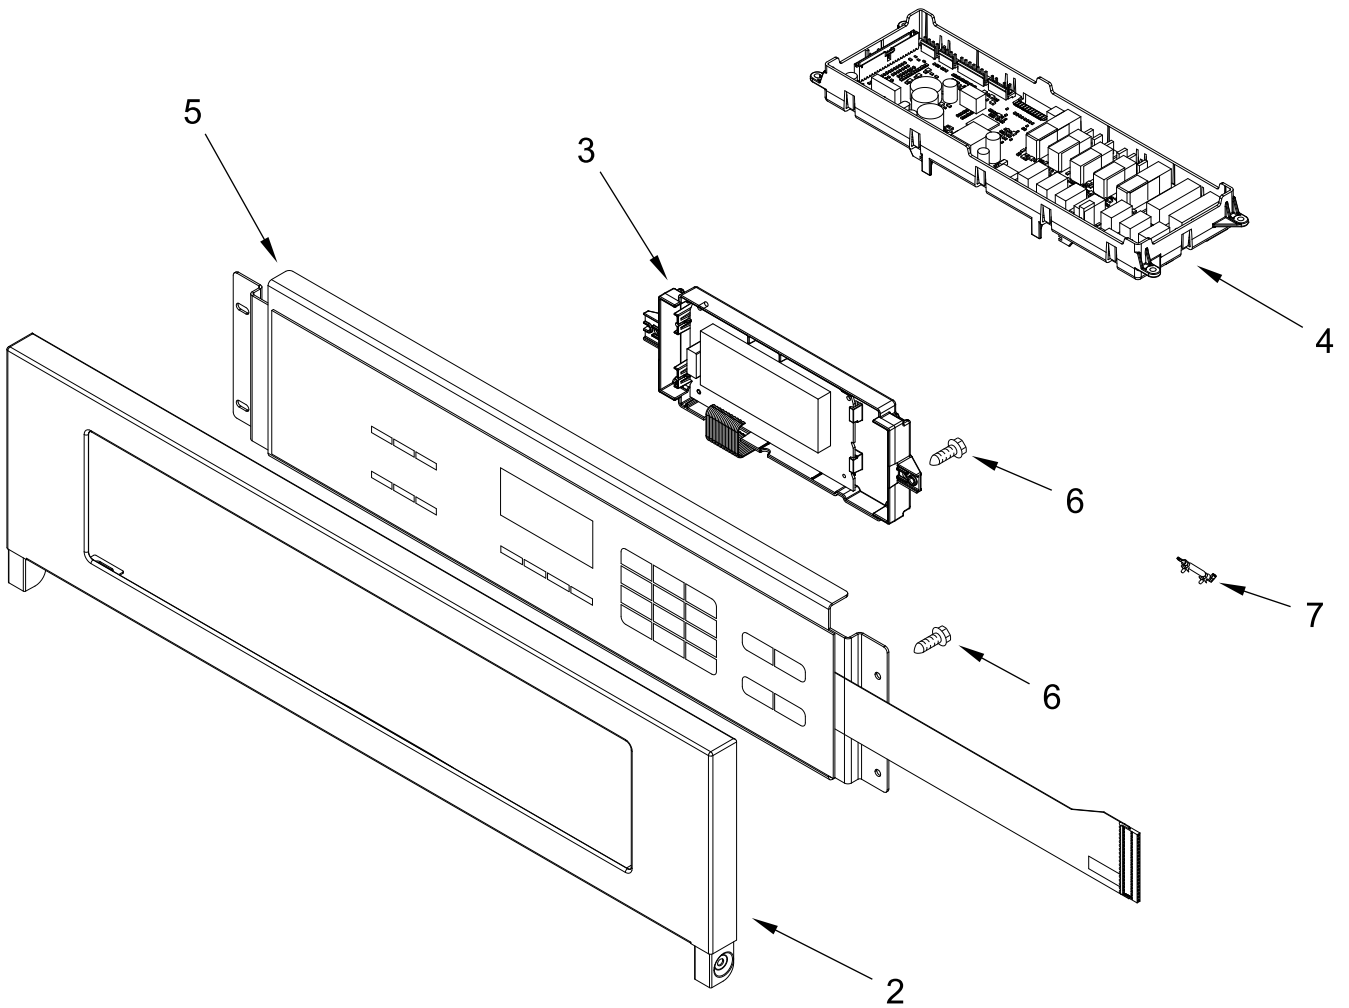

KitchenAid®

24" ELECTRIC WALL OVEN

MODELS:

KOSC504ESS00 (Stainless)

CONTROL PANEL PARTS

CONTROL PANEL PARTS

<u>Illus.</u> <u>No.</u>	<u>Part No.</u>	<u>Description</u>	<u>Illus.</u> <u>No.</u>	<u>Part No.</u>	<u>Description</u>	<u>Illus.</u> <u>No.</u>	<u>Part No.</u>	<u>Description</u>
1		Literature Parts	5		Assembly, Membrane	7	W10794084	Fuse, Thermal
	W10758300	Guide, Use & Care		W10694991	Stainless			FOLLOWING PARTS NOT ILLUSTRATED
	W10758285	Instructions, Installation	6	3400832	Screw (Black)		W10691761	Harness, Main
2		Assembly, Control Panel Skin					W10691785	Harness, Door Latch
	W10704699	Stainless					W10409840	Harness, EOL (MRC)
3	W10752315	Assembly, Display					4450800	Screw, Grounding
4	W10721211	Control					4448664	Clamp, Conduit
							4451761	Support, Wiring

TOP VENTING PARTS

TOP VENTING PARTS

<u>Illus.</u> <u>No.</u>	<u>Part No.</u>	<u>Description</u>	<u>Illus.</u> <u>No.</u>	<u>Part No.</u>	<u>Description</u>	<u>Illus.</u> <u>No.</u>	<u>Part No.</u>	<u>Description</u>
1	4451758	Block, Foam	7	4448664	Clamp, Conduit	12	4451598	Side, Control Top (Left)
2	4451759	Vent, Exhaust	8	4455178	Elbow, Top Vent		W10755214	Side, Control Top (Right)
3	W10176670	Blower (65MM)	9	4455177	Elbow, Bottom Vent			
4	4452365	Cover, Top Front	10	4450549	Cover, Top Rear			
5	7101P426-60	Screw	11	8303100	Back, Control			
6	4448547	Vent, Control Panel						