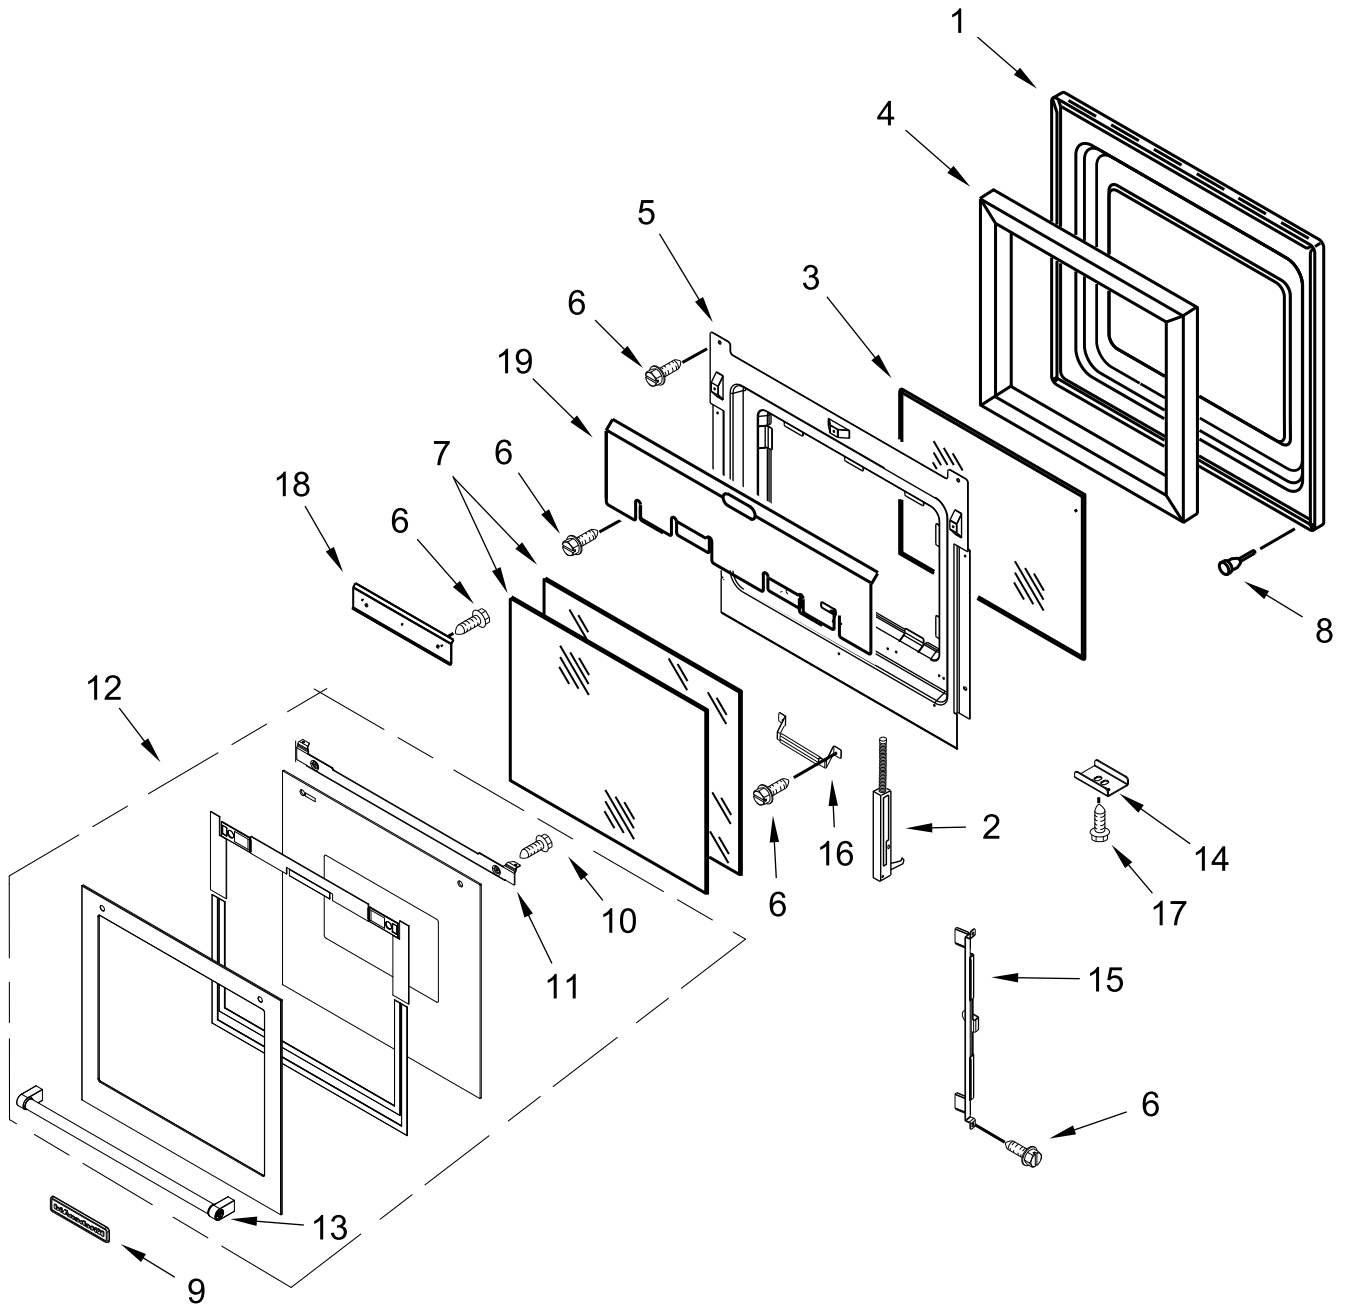

OVEN DOOR PARTS

OVEN DOOR PARTS

<u>Illus.</u> <u>No.</u>	<u>Part No.</u>	<u>Description</u>	<u>Illus.</u> <u>No.</u>	<u>Part No.</u>	<u>Description</u>	<u>Illus.</u> <u>No.</u>	<u>Part No.</u>	<u>Description</u>
1	8303698	Liner, Door	9		Badge	14		Clip Retainer
2	9760572	Hinge, Door (Left)		W10518672	Grey		W10789032	Stainless
	9760571	Hinge, Door (Right)	10	8533988	Screw	15	9759229	Bracket, Side
3	4449247	Glass, Inner	11	W10708952	Bracket, Handle	16	9759230	Bracket, Central
4	4451720	Insulation, Door	12		Assembly, Door	17	3400832	Screw (Black)
5	4457130	Retainer, Glass		W10692415	Stainless	18	4457112	Shield, Heat Bottom
6	7101P426-60	Screw	13		Assembly, Door Handle	19	4457101	Shield, Heat
7	9759223	Glass, Inner		W10737395	Stainless			
8	4448520	Bumper, Door