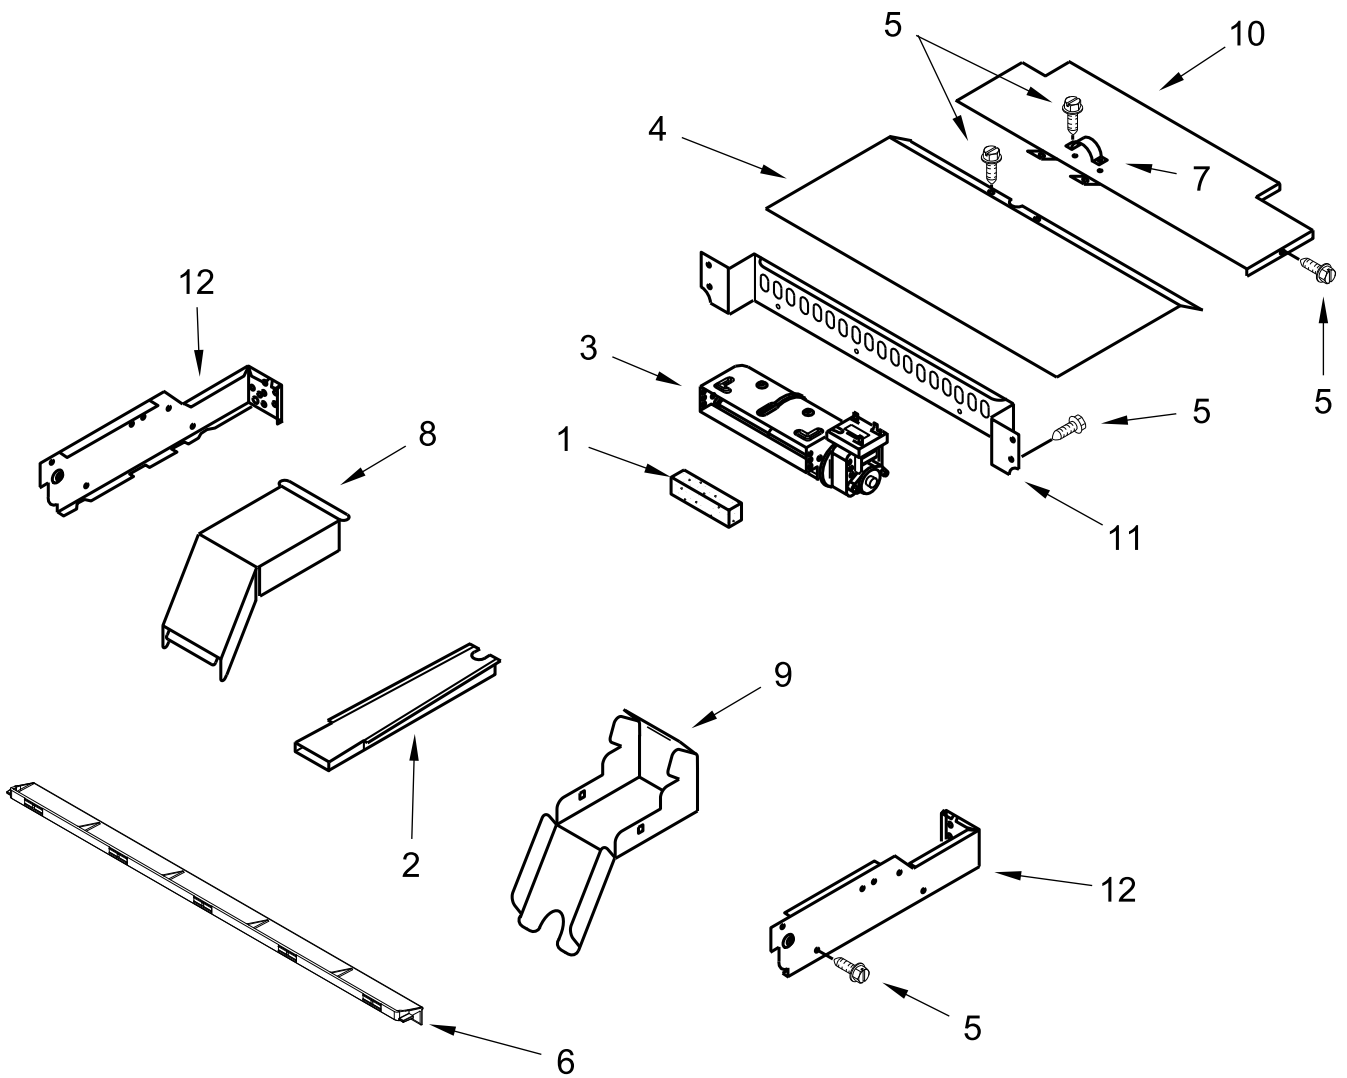

KitchenAid®

24" ELECTRIC WALL OVEN

MODELS:

KOSC504ESS00 (Stainless)

CONTROL PANEL PARTS

CONTROL PANEL PARTS

<u>Illus.</u> <u>No.</u>	<u>Part No.</u>	<u>Description</u>	<u>Illus.</u> <u>No.</u>	<u>Part No.</u>	<u>Description</u>	<u>Illus.</u> <u>No.</u>	<u>Part No.</u>	<u>Description</u>
1		Literature Parts	5		Assembly, Membrane	7	W10794084	Fuse, Thermal
	W10758300	Guide, Use & Care		W10694991	Stainless			FOLLOWING PARTS NOT ILLUSTRATED
	W10758285	Instructions, Installation	6	3400832	Screw (Black)		W10691761	Harness, Main
2		Assembly, Control Panel Skin					W10691785	Harness, Door Latch
	W10704699	Stainless					W10409840	Harness, EOL (MRC)
3	W10752315	Assembly, Display					4450800	Screw, Grounding
4	W10721211	Control					4448664	Clamp, Conduit
							4451761	Support, Wiring

TOP VENTING PARTS

TOP VENTING PARTS

<u>Illus.</u> <u>No.</u>	<u>Part No.</u>	<u>Description</u>	<u>Illus.</u> <u>No.</u>	<u>Part No.</u>	<u>Description</u>	<u>Illus.</u> <u>No.</u>	<u>Part No.</u>	<u>Description</u>
1	4451758	Block, Foam	7	4448664	Clamp, Conduit	12	4451598	Side, Control Top (Left)
2	4451759	Vent, Exhaust	8	4455178	Elbow, Top Vent		W10755214	Side, Control Top (Right)
3	W10176670	Blower (65MM)	9	4455177	Elbow, Bottom Vent			
4	4452365	Cover, Top Front	10	4450549	Cover, Top Rear			
5	7101P426-60	Screw	11	8303100	Back, Control			
6	4448547	Vent, Control Panel						