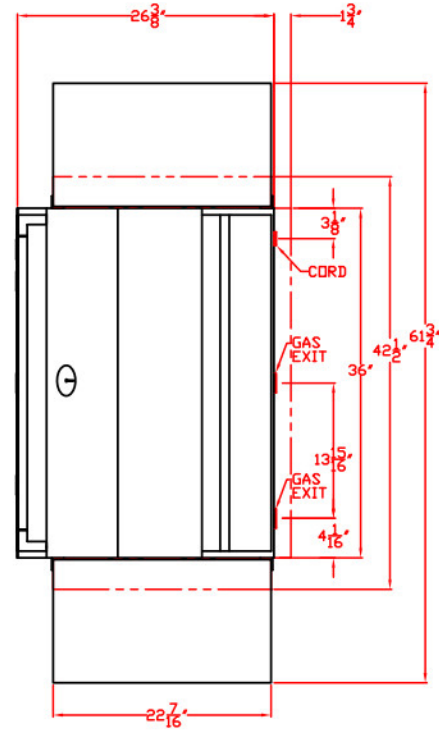

LYNX FREESTANDING 36" W/ DIMENSIONS

TOP VIEW

FRONT VIEW

RIGHT SIDE VIEW