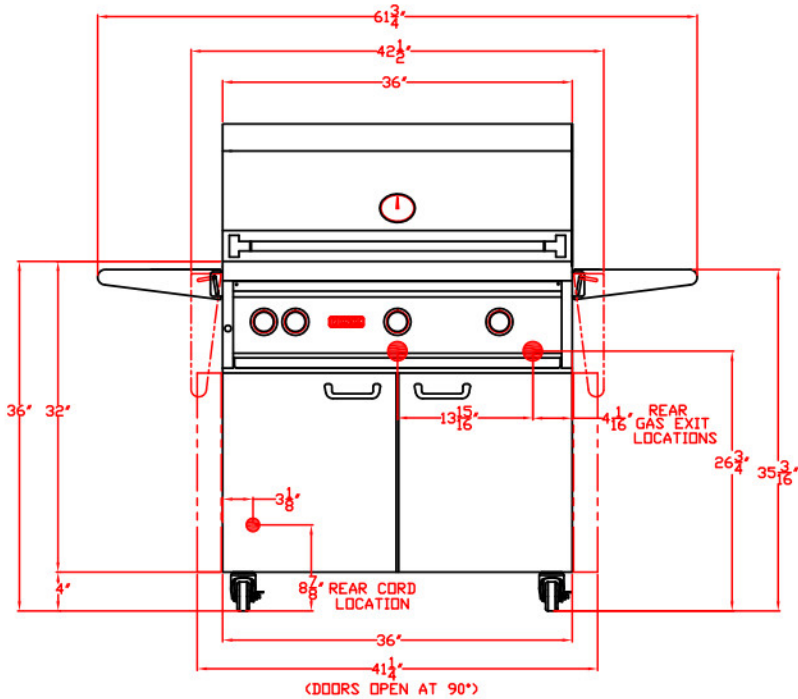

LYNX FREESTANDING 36" W/ DIMENSIONS

TOP VIEW

FRONT VIEW

RIGHT SIDE VIEW