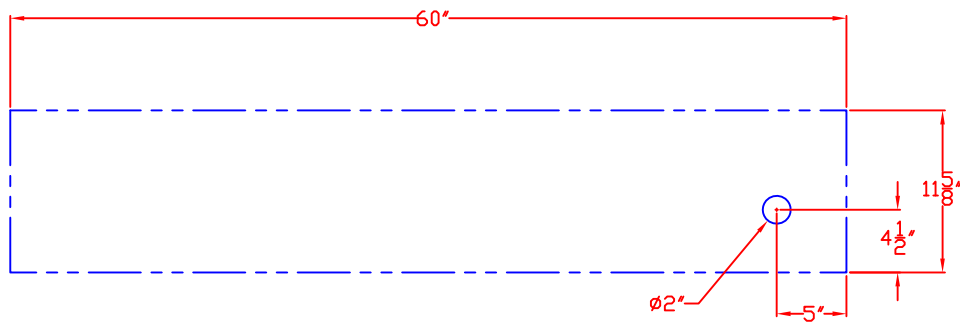

LYNX 54 IN. INSULATED JACKET  
WITH DIMENSIONS

ISLAND CUTOUT  
IN BLUE

TOP VIEW

FRONT VIEW

RIGHT SIDE VIEW

LYNX 54 IN. INSULATED JACKET  
ISLAND CUTOUT

TOP VIEW

FRONT VIEW

SIDE VIEW