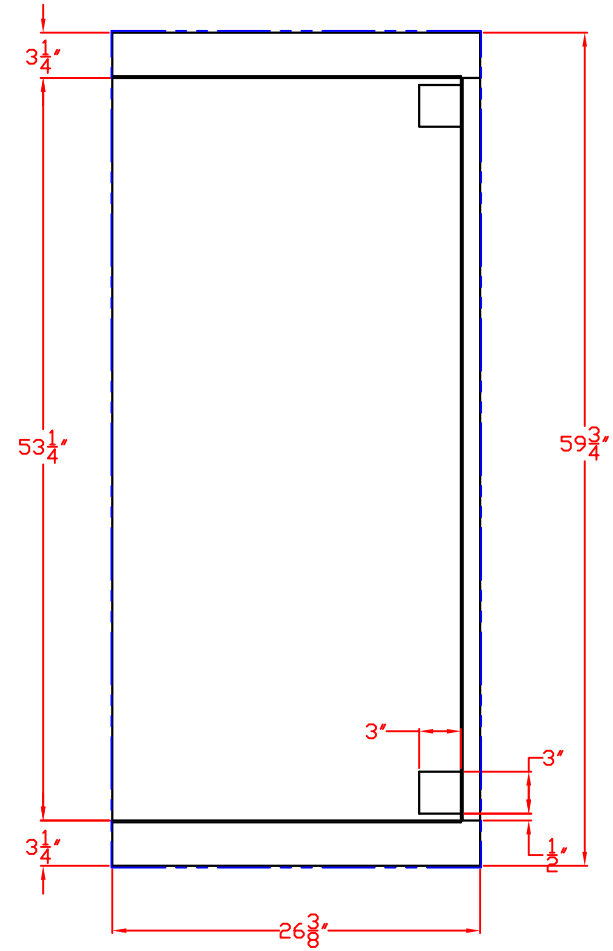

LYNX 54 IN. INSULATED JACKET  
WITH DIMENSIONS

ISLAND CUTOUT  
IN BLUE

TOP VIEW

FRONT VIEW

RIGHT SIDE VIEW

LYNX 54 IN. INSULATED JACKET  
ISLAND CUTOUT

TOP VIEW

FRONT VIEW

SIDE VIEW