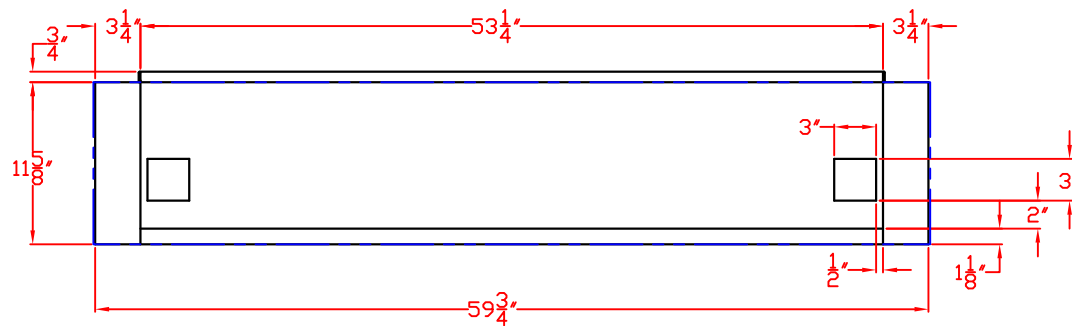

LYNX 54 IN. INSULATED JACKET  
WITH DIMENSIONS

ISLAND CUTOUT  
IN BLUE

TOP VIEW

FRONT VIEW

RIGHT SIDE VIEW

LYNX 54 IN. INSULATED JACKET  
ISLAND CUTOUT

TOP VIEW

FRONT VIEW

SIDE VIEW