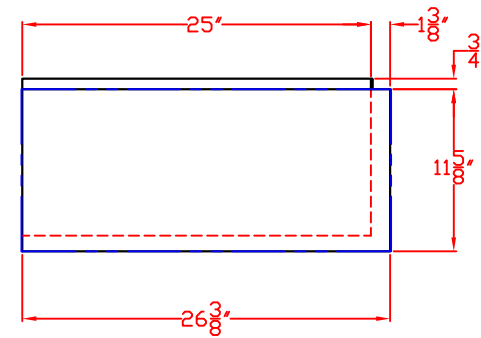

LYNX 54 IN. INSULATED JACKET  
WITH DIMENSIONS

ISLAND CUTOUT  
IN BLUE

TOP VIEW

FRONT VIEW

RIGHT SIDE VIEW

LYNX 54 IN. INSULATED JACKET  
ISLAND CUTOUT

TOP VIEW

FRONT VIEW

SIDE VIEW