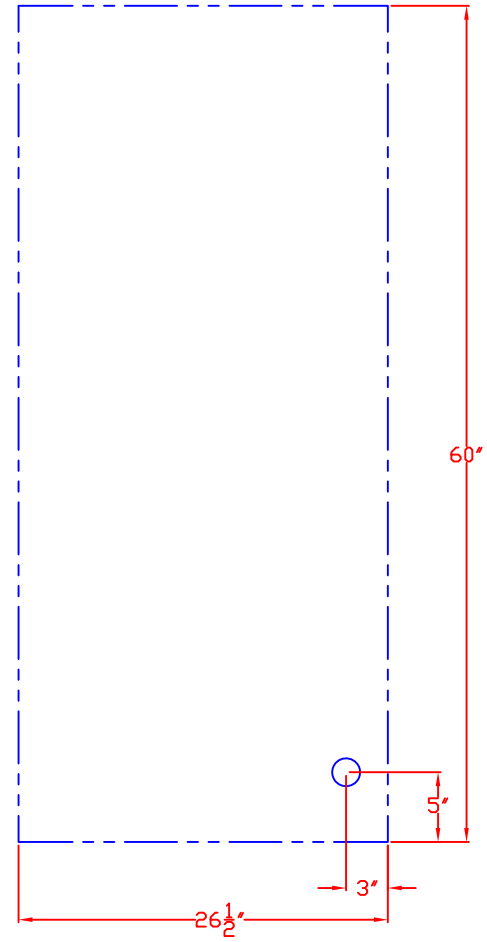

LYNX 54 IN. INSULATED JACKET  
WITH DIMENSIONS

ISLAND CUTOUT  
IN BLUE

TOP VIEW

FRONT VIEW

RIGHT SIDE VIEW

LYNX 54 IN. INSULATED JACKET  
ISLAND CUTOUT

TOP VIEW

FRONT VIEW

SIDE VIEW