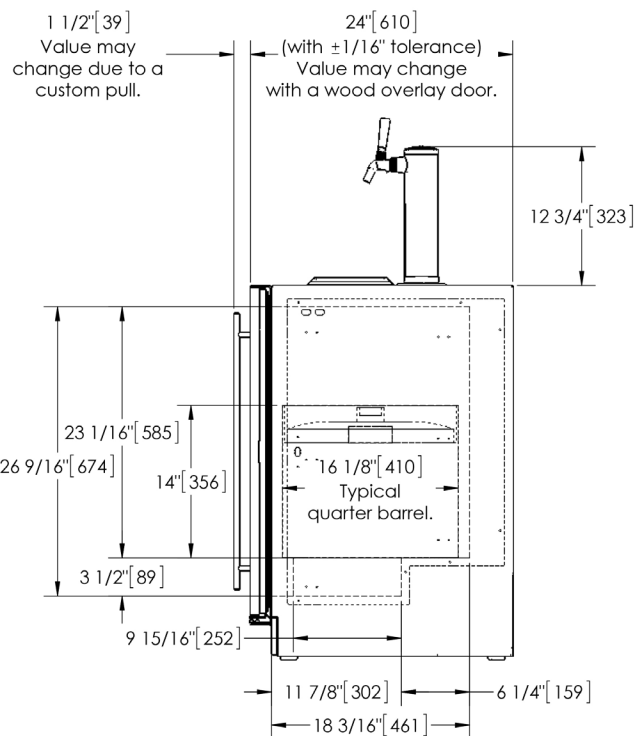

## PRODUCT SPECIFICATIONS

<b>Overall Width</b>	23-7/8" (60.64 cm.)
<b>Overall Height</b>	34-1/4" (86.96 cm.)
<b>Overall Depth</b>	24" (60.96 cm.)
<b>Opening Width</b>	24" (60.96 cm.)
<b>Opening Height</b>	34-3/8" (87.31 cm.)
<b>Opening Depth</b>	24" (60.96 cm.)
<b>Refrigerated Volume</b>	5.2 cu. ft.
<b>Door Swing Clearance</b>	25" (63.5 cm.) minimum
<b>Electrical</b>	115V, 60Hz, 1 Phase, 2.3 amps
<b>Plumbing</b>	None Required
<b>Shipping Weight</b>	222 lbs (100.7 kg.)
<b>Annual Energy Consumption</b>	305 kWh

## INDOOR MODELS

- HC24TB-3-1L#\*** Solid stainless steel door, hinge left
- HC24TB-3-2L#\*** Solid wood overlay door, hinge left

## OUTDOOR MODELS

- HC24RO-3-1L#\*** Solid stainless steel door, hinge left
  - HC24RO-3-2L#\*** Solid wood overlay door, hinge left
- # Number of faucets (24" models are available with 1 or 2 taps)  
 \* Also available hinge right

\* - Leg leveler can add 3/4" [19] to these dimensions when fully extended.

Form No.HC24T-3  
 Rev. 02.09.2017