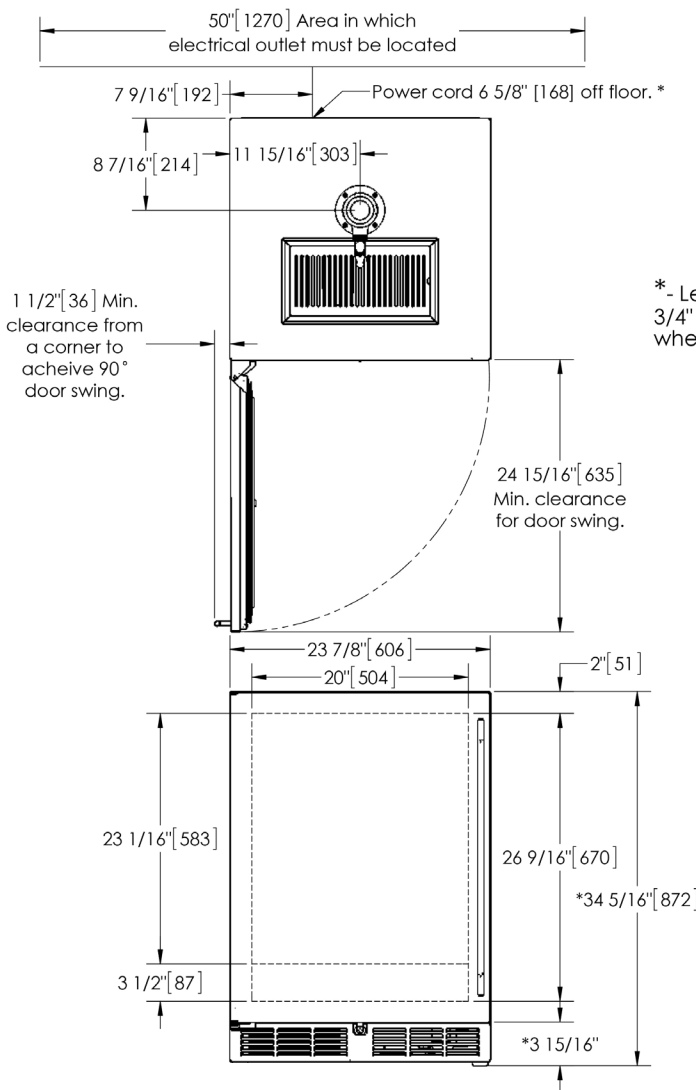

## HC24TB/TO FEATURES

- Available with solid stainless steel door or solid wood overlay door
- Stores (1) 1/4 barrel or (2) 1/6 barrels
- Complete, self-contained beer system
- Portable drainer; no plumbing required
- 1- or 2- faucet tapping kit
- Low profile coupler for "D" system keg valves and 630SS standard beer faucet included
- Beer Dispenser temperature 33°- 42°F

## PRODUCT SPECIFICATIONS

<b>Overall Width</b>	23-7/8" (60.64 cm.)
<b>Overall Height</b>	34-1/4" (86.96 cm.)
<b>Overall Depth</b>	24" (60.96 cm.)
<b>Opening Width</b>	24" (60.96 cm.)
<b>Opening Height</b>	34-3/8" (87.31 cm.)
<b>Opening Depth</b>	24" (60.96 cm.)
<b>Refrigerated Volume</b>	5.2 cu. ft.
<b>Door Swing Clearance</b>	25" (63.5 cm.) minimum
<b>Electrical</b>	115V, 60Hz, 1 Phase, 2.3 amps
<b>Plumbing</b>	None Required
<b>Shipping Weight</b>	222 lbs (100.7 kg.)
<b>Annual Energy Consumption</b>	305 kWh

## INDOOR MODELS

- HC24TB-3-1L#\*** Solid stainless steel door, hinge left
- HC24TB-3-2L#\*** Solid wood overlay door, hinge left

\* - Leg leveler can add 3/4" [19] to these dimensions when fully extended.

Form No.HC24T-3  
 Rev. 02.09.2017