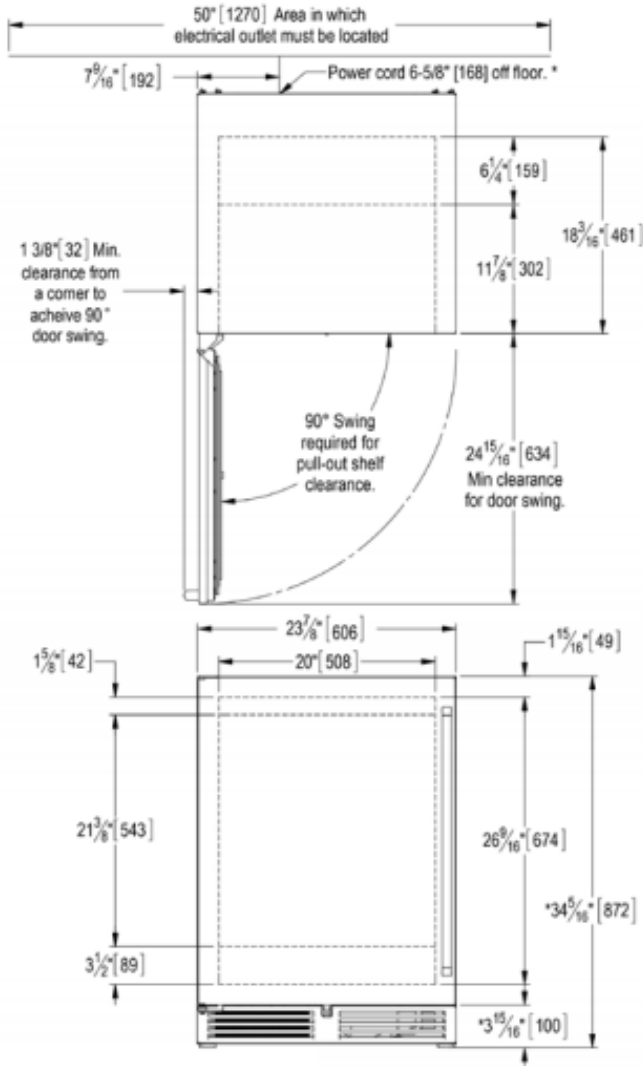

24" SIGNATURE SERIES
Dual-Zone Wine Reserve

MODEL NUMBERS		HP24DS	HP24DO
MODEL DESCRIPTION		24" Indoor Dual Zone Wine Reserve	24" Outdoor Dual Zone Wine Reserve
ATTRIBUTES			
Perlick Anti-Condensation System		NO	YES
OVERALL DIMENSIONS	Width - in. (mm)	23-7/8" (606 mm.)	23-7/8" (606 mm.)
	Depth - in. (mm)	24" (610 mm.)	24" (610 mm.)
	Height - in. (mm)	34-1/4" (870 mm.)	34-1/4" (870 mm.)
OPENING DIMENSIONS	Width - in. (mm)	24" (610 mm.)	24" (610 mm.)
	Depth - in. (mm)	24-7/8" (632 mm.)	24-7/8" (632 mm.)
	Height - in. (mm)	34-1/2" (876 mm.)	34-1/2" (876 mm.)
INTERNAL VOLUME Net. Cu. Ft.		5.2 cu. ft.	5.2 cu. ft.
SHIPPING WEIGHT Lbs. (kg.)		222 lbs (100.7 kg.)	222 lbs (100.7 kg.)
ELECTRICAL SPECIFICATIONS	Electrical Supply	115 VAC/60 Hz/1 Ph	115 VAC/60 Hz/1 Ph
	Running Load Amps	1.9 amps	1.9 amps
	Electrical Connection	Cord connected	Cord connected
	Cord Plug Type	NEMA 3 Prong 5-15P	NEMA 3 Prong 5-15P
	Cord Length	6'	6'
	Defrost Initiation	Automatic	Automatic
	Defrost Type	Off cycle	Off cycle
	Thermostat	Digital	Digital
REFRIGERATION SPECIFICATIONS	Refrigerant	R600a (45g)	R600a (45g)
	Expansion Device	Capillary Tube	Capillary Tube
	Temperature Settings F°(C°)	45°/ 51° (7.2°/ 10.5°) - 55°/ 65° (12.7°/ 18.3°) Factory Set Point 36° (2.2°)	45°/ 51° (7.2°/ 10.5°) - 55°/ 65° (12.7°/ 18.3°) Factory Set Point 36° (2.2°)
	Heat Rejection (at 75°F)	450 BTU/hr	450 BTU/hr
	Pull Down Capacity	1000 BTU/hr	1000 BTU/hr
	Front Vented	Yes	Yes
PLUMBING		None Required	None Required

Installation Notes: To achieve 24" install depth, place electrical connection adjacent to the installation cavity.

ACCESSORIES

MODEL NOS.	DESCRIPTION
(L)	Factory Installed Lock
67991-L/R	Stacking Kit for HP24/HC24/HA24 models
66736	Caster Kit for HP24/HC24/HA24 models
67115-24	Wood Faces for Wine Shelves (7/pk)

24" SIGNATURE SERIES
Dual-Zone Wine Reserve

* - Leg levelers can add 3/4" [19] to these dimensions when fully extended.