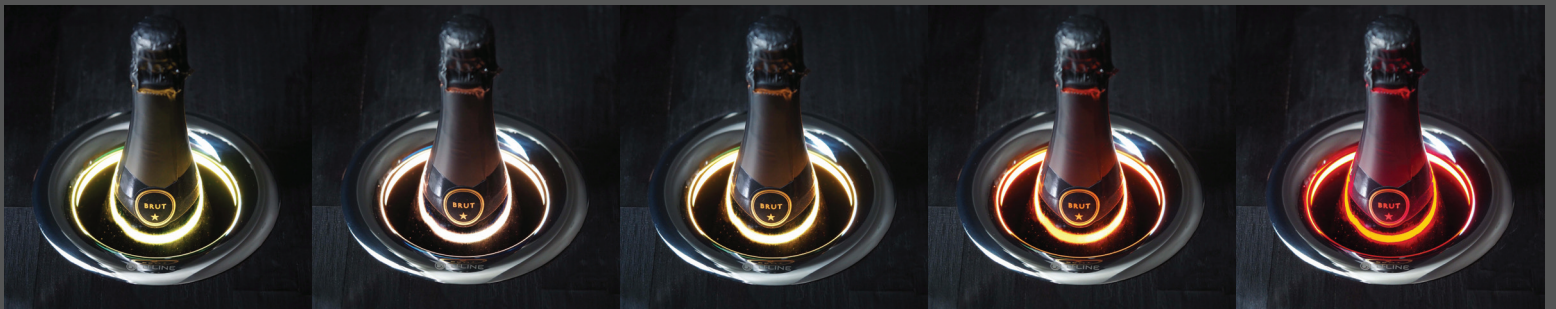

# The Perfect Serving Companion

U-Chill® is an in-counter cooling cylinder that maintains the temperature of chilled beverages while you enjoy them. Perfect for wine, champagne, craft beer, carafes, bottled water, spirits, and other beverages.

Water

Juice

Spirits

Wine

Craft Beer

Carbonated Beverages

# Color Your Mood

Simply tap the crown of your U-Chill® three times to select from 27 different color options to gently light the bottle, or tap four times for color flow.

# Innovative Technology

**Smart-Touch Crown**

- Control with just a touch
- Hand-polished marine-grade stainless steel (316L)
- Powers off automatically after 4 hours

**Interactive LED Lighting**

- 27 different color options
- Optional color-flow setting