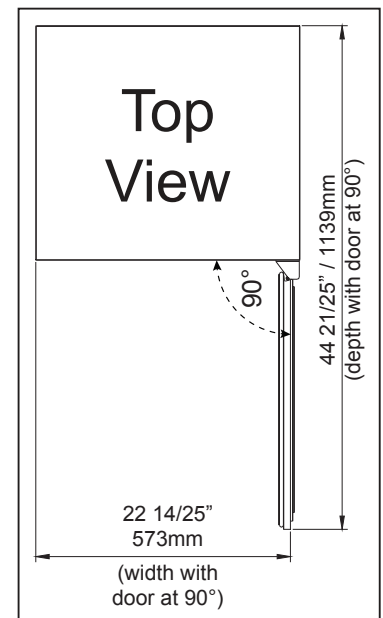

Bottle Capacity	46 (750ml Bottles)
Type of Control	Digital
Temperature Display	Interior, centrally placed
Ambient Temp. Range	44°- 90°F
Control Temp. Range	41°- 72°F
Storage Shelves	5
Shelf Material	Gliding metal, wood trim
Interior Light	Yes
Panel Ready	Yes
Ventilation Grille	Yes
Adjustable Legs	Yes
Energy Supply	AC 115V / 60Hz
Refrigerant	R600a/0.99oz
Decibel Level	43 dB(A)
Unit Weight	110 Lbs.
Net Capacity (Volume)	4.6 CU. FT.
Dimensions	23 1/2"W x 23 3/8"D x 34"H
Door	Glass w/ preparation panel

Control Panel

46-Bottle Capacity

PRIVATE
RESERVE

VT-24PR46

Features:

- 5 gliding wood lipped shelves
- Easy to use touch screen control panel with blue LED readout
- Dual-zone
- Designed for built-in installation
- Blue LED interior lights
- Panel Ready

Energy Supply: 115V AC / 60Hz

Door Hinge: Right

Door: Glass w/ preparation panel

Unit and Installation Dimensions

Wood Overlay Glass Panel Preparation