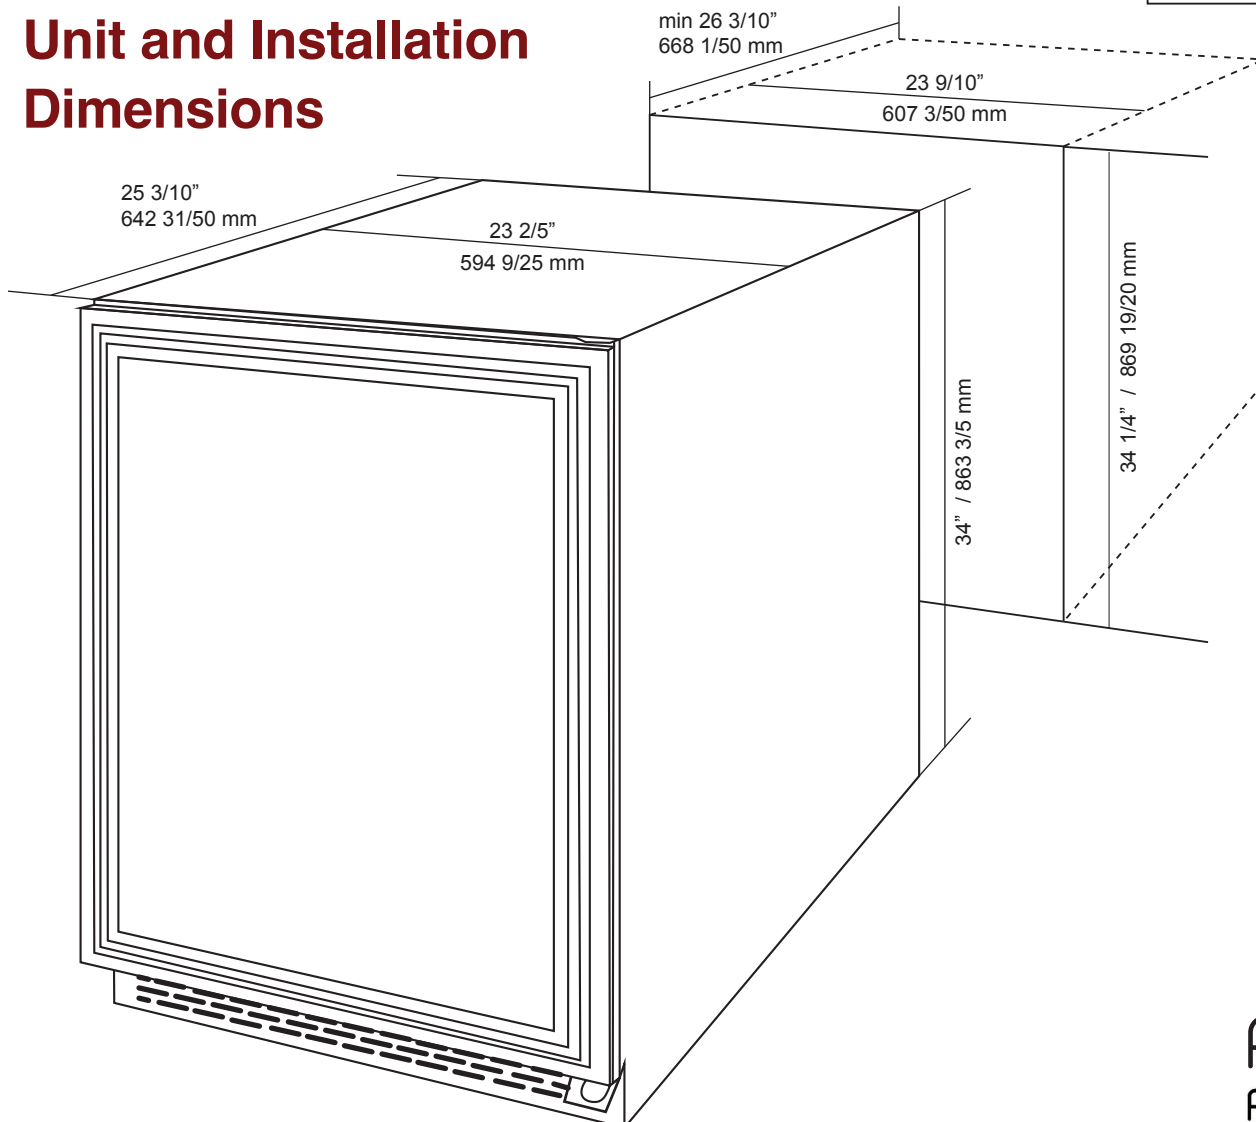

Private Reserve 24-Inch Panel-Ready Wine Cooler

VT-24PR46

Description:

Vinotemp's 24-Inch Panel-Ready Wine Cooler is an extremely versatile unit and was designed to fit seamlessly into your cabinetry by providing a premium storage space for your wine without interrupting the style that your home demands. Display your favorite bottles in a dual-zone environment, optimized for both red and white wines. This unit allows the refrigerator to be customized to match surrounding cabinets with custom panels and handles (panels and handles not included)

Bottle Capacity	46 (750ml Bottles)
Type of Control	Digital
Temperature Display	Interior, centrally placed
Ambient Temp. Range	44°- 90°F
Control Temp. Range	41°- 72°F
Storage Shelves	5
Shelf Material	Gliding metal, wood trim
Interior Light	Yes
Panel Ready	Yes
Ventilation Grille	Yes
Adjustable Legs	Yes
Energy Supply	AC 115V / 60Hz
Refrigerant	R600a/0.99oz
Decibel Level	43 dB(A)
Unit Weight	110 Lbs.
Net Capacity (Volume)	4.6 CU. FT.
Dimensions	23 1/2"W x 23 3/8"D x 34"H
Door	Glass w/ preparation panel

Control Panel

46-Bottle Capacity

PRIVATE
RESERVE

VT-24PR46

Features:

- 5 gliding wood lipped shelves
- Easy to use touch screen control panel with blue LED readout
- Dual-zone
- Designed for built-in installation
- Blue LED interior lights
- Panel Ready

Energy Supply: 115V AC / 60Hz

Door Hinge: Right

Door: Glass w/ preparation panel

Unit and Installation Dimensions

Wood Overlay Glass Panel Preparation