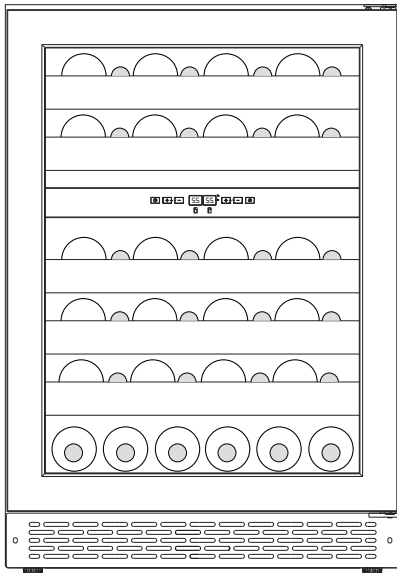

Private Reserve 24-Inch Panel-Ready Wine Cooler

VT-24PR46

Description:

Vinotemp's 24-Inch Panel-Ready Wine Cooler is an extremely versatile unit and was designed to fit seamlessly into your cabinetry by providing a premium storage space for your wine without interrupting the style that your home demands. Display your favorite bottles in a dual-zone environment, optimized for both red and white wines. This unit allows the refrigerator to be customized to match surrounding cabinets with custom panels and handles (panels and handles not included)

Bottle Capacity	46 (750ml Bottles)
Type of Control	Digital
Temperature Display	Interior, centrally placed
Ambient Temp. Range	44°- 90°F
Control Temp. Range	41°- 72°F
Storage Shelves	5
Shelf Material	Gliding metal, wood trim
Interior Light	Yes
Panel Ready	Yes
Ventilation Grille	Yes
Adjustable Legs	Yes
Energy Supply	AC 115V / 60Hz
Refrigerant	R600a/0.99oz
Decibel Level	43 dB(A)
Unit Weight	110 Lbs.
Net Capacity (Volume)	4.6 CU. FT.
Dimensions	23 1/2"W x 23 3/8"D x 34"H
Door	Glass w/ preparation panel

Control Panel

46-Bottle Capacity

PRIVATE
RESERVE

VT-24PR46

Features:

- 5 gliding wood lipped shelves
- Easy to use touch screen control panel with blue LED readout
- Dual-zone
- Designed for built-in installation
- Blue LED interior lights
- Panel Ready