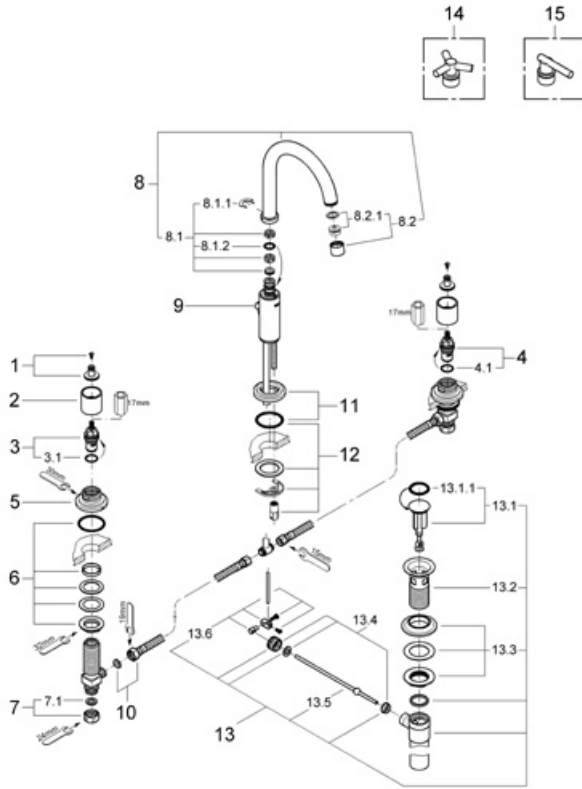

Atrio 20 069

High Spout Lavatory Wideset

Exploded View

Parts Breakdown

Pos No.	Spare Part Description	Product No.	Pcs.
20 069			
1	Handle connection set	45 605	1
2	Flange sleeve	08 124	1
3	Ceramic cartridge	45 882	1
3.1	O-ring	03 924	1
4	90 degree cartridge	45 883	1
4.1	O-ring	03 924	1
5	Valve flange	45 630	1
6	Valve mounting kit	45 286	1
7	1/2" coupling nut	12 902	1
7.1	Fiber washer for relexa hose	01 389	1
8	Spout	13 170	1
8.1	Spout o-ring kit	45 615	1
8.1.1	Spout clip	08 065	1
8.1.2	O-ring	01 285	1
8.2	Flow control	13 935	1
8.2.1	Flow control insert	45 220	1
9	Lift rod	06 575	1
10	Flex hose for widesets	45 442	1
11	Escutcheon	45 629	1
12	Mounting kit	46 055	1
13	Pop-up drain	28 957	1
13.1	Stopper	45 324	1
13.1.1	Stopper o-ring	01 147	1
13.2	Flange	01 153	1
13.3	Shank nut & bushing	45 266	1
13.4	Nut & bushings	45 265	1
13.5	Ball rod	45 264	1
13.6	Toggle lever	45 485	1
Special Accessories			
14	Trio spoke handle	45 603	1
15	Atrio lever	45 609	1