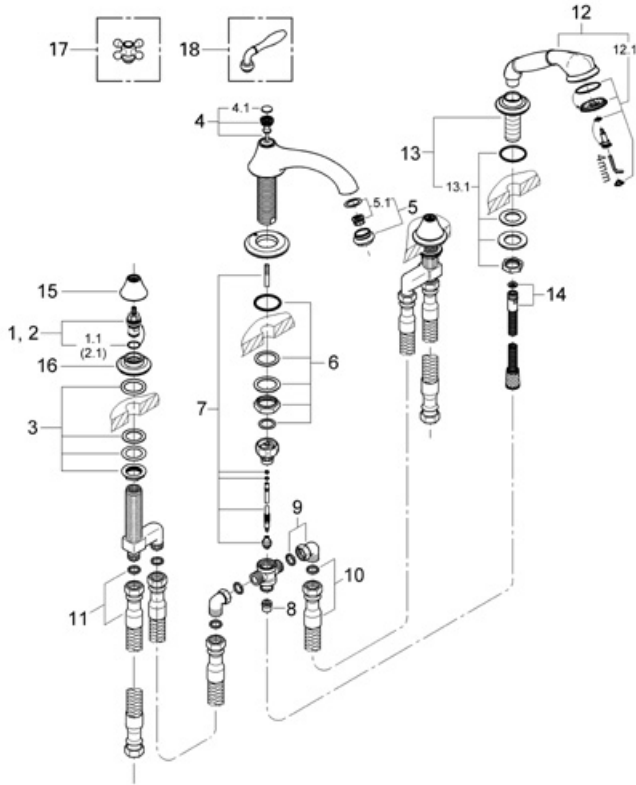

# Seabury 25 502

## Roman tub filler, 4-hole

### Exploded View

### Parts Breakdown

Pos No.	Spare Part Description	Product No.	Pcs.
<b>25 502</b>			
1	Ceramic cartridge	45 882	1
1.1	O-ring	03 924	1
2	90 degree cartridge	45 883	1
2.1	O-ring	03 924	1
3	Valve mounting kit	45 286	1
4	Diverter	45 769	1
4.1	Handle/diverter cap	45 763	1
5	Aerator set	13 933	1
5.1	Aerator	45 047	1
6	Spout mounting set	45 715	1
7	Diverter cartridge	45 470	1
8	Check valve	08 565	1
9	Elbow	12 418	1
10	Connection hose 23 5/8"	45 721	1
11	Flexible connection hose	45 720	1
12	Hand shower	28 306	1
12.1	Rose kit	45 792	1
13	Hand shower holder	45 773	1
13.1	Hand shower holder mounting kit	07 660	1
14	79" shower hose	28 158	1
15	Upper flange	45 907	1
16	Lower flange	45 905	1
<b>Special Accessories</b>			
17	Cross handle	45 767	1
18	Lever handle	45 768	1