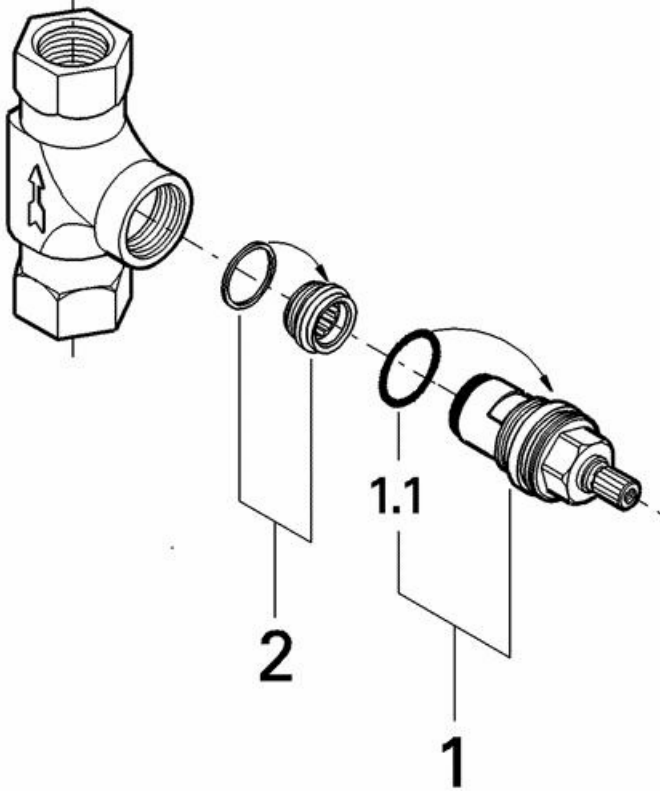

Rough Valves 29 273
volume control rough-in valve

Exploded View

Parts Breakdown

Pos No.	Spare Part Description	Product No.	Pcs.
	29 273		
1	90 degree carbodur cartridge	45 882	1
1.1	O-ring	03 924	1
2	1/2" renewable seat set	45 023	1