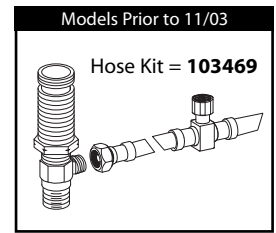

Illustrated Parts

MONTICELLO®			
Two-Handle Widespread Lavatory Faucet			
MODEL	HANDLE	FINISH	MODEL
T4570	Lever	Chrome	DISCONTINUED SKUS
T4570BN	Lever	Brushed Nickel	A4570
T4570P	Lever	Polished Brass	A4570CG
T4570CP	Lever	Chrome/Polished Brass	A4570P
84240	Lever	Chrome	A4570BP
DISCONTINUED SKUS			A4570PM
84246	Lever	Chrome/Polished Brass	A4570ST
T4570PM	Lever	Platinum	84244
T4570CPC	Lever	Chrome/Porcelain	84250PM
T4570PMC	Lever	Platinum/Chrome	84250ST
T4570ST	Lever	Satine	

■ Order by Part Number * See Chart on Next Page for Other Available Finishes