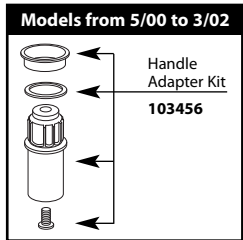

■ Order by Part Number * See Chart on Next Page for Other Available Finishes

Buy it for looks. Buy it for life.®

Illustrated Parts

Available Finishes

* Part Finishes Chart

	<p> 2198 Chrome 2198P Polished Brass 2198W Glacier 2198PM Platinum 2198BP Black Opal 2198CG Classic Gold 2198ST Satine 2198SL Stainless - (used for brushed nickel) </p>	<p>Aerator (1.5 GPM)</p> 	<p> 101013 Chrome 101013P Polished Brass 101013PM Platinum 101013BN Brushed Nickel </p>
<p>Lever Handle Insert Kit (2)</p> 	<p> 97372 Chrome 97372W Glacier 97373 Polished Brass 97372PM Platinum 97376 Porc./Chrome 97377 Porc./Pol. Brass 97372BP Black Opal 97372ST Satine 97372BN Brushed Nickel 115018 Porcelain </p>	<p>Aerator (2.2 GPM)</p> 	<p> 100112 Chrome 100112P Polished Brass 100113ST Satine </p>
<p>Hub & Elbow Assembly</p> 	<p> 100556 Chrome 100556P Polished Brass 100556W Glacier 100556PM Platinum 100556BP Black Opal 100556CG Classic Gold 100556ST Satine 100556BN Brushed Nickel </p>	<p>Spout Kit</p> 	<p> 103468 Chrome 103468P Polished Brass 103468W Glacier 103468PM Platinum 103468BP Black Opal 103468CG Classic Gold 103468ST Satine 103468BN Brushed Nickel </p>
<p>Drain Seat</p> 	<p> 103458 Chrome 103458P Polished Brass 103458W Glacier 103458PM Platinum 103458BP Black Opal 103458CG Classic Gold 103458ST Satine 103458BN Brushed Nickel </p>	<p>Spout Escutcheon Kit</p> 	<p> 103463 Chrome 103463P Polished Brass 103463W Glacier 103463PM Platinum 103463BP Black Opal 103463CG Classic Gold 103463ST Satine 103463BN Brushed Nickel </p>
<p>Hub & Single Piece Lever/Elbow Assembly</p> 	<p> 159107 Chrome 159107P Polished Brass 159107BN Brushed Nickel </p>	<p>Lift Rod & Kit</p> 	<p> 103464 Chrome 103464P Polished Brass 103464W Glacier 103464PM Platinum 103464BP Black Opal 103464CG Classic Gold 103464ST Satine 103464BN Brushed Nickel </p>
		<p>Drain Pop-Up Plug</p> 	<p> 103459 Chrome 103459P Polished Brass 103459W Glacier 103459PM Platinum 103459BP Black Opal 103459CG Classic Gold 103459ST Satine 103459BN Brushed Nickel </p>