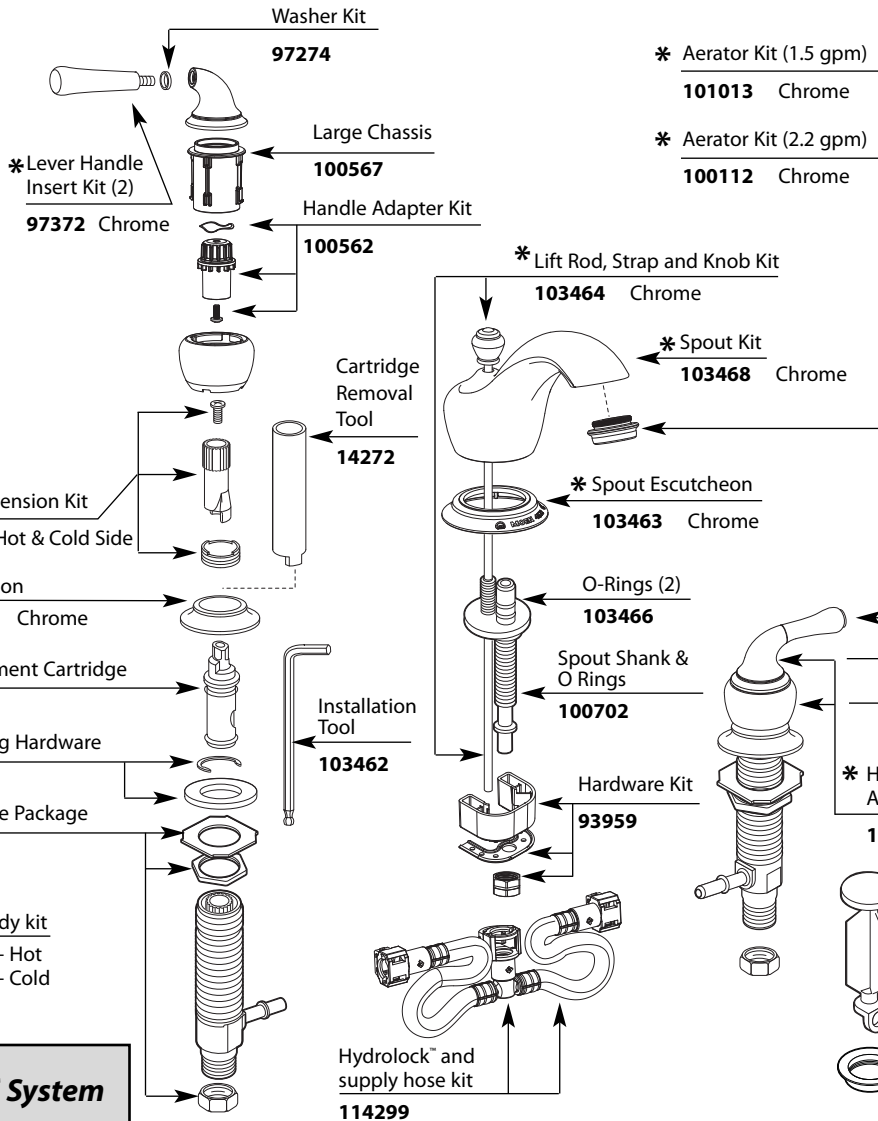

Buy it for looks. Buy it for life.®

Illustrated Parts

MONTICELLO®			
Two-Handle Widespread Lavatory Faucet			
MODEL	HANDLE	FINISH	MODEL
T4570	Lever	Chrome	DISCONTINUED SKUS
T4570BN	Lever	Brushed Nickel	A4570
T4570P	Lever	Polished Brass	A4570CG
T4570CP	Lever	Chrome/Polished Brass	A4570P
84240	Lever	Chrome	A4570BP
DISCONTINUED SKUS			A4570PM
84246	Lever	Chrome/Polished Brass	A4570ST
T4570PM	Lever	Platinum	84244
T4570CPC	Lever	Chrome/Porcelain	84250PM
T4570PMC	Lever	Platinum/Chrome	84250ST
T4570ST	Lever	Satine	

■ Order by Part Number * See Chart on Next Page for Other Available Finishes