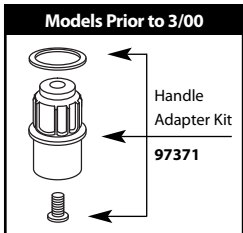

■ Order by Part Number * See Chart on Next Page for Other Available Finishes

Buy it for looks. Buy it for life.®

Illustrated Parts

Available Finishes

* Part Finishes Chart

	<p> 2198 Chrome 2198P Polished Brass 2198W Glacier 2198PM Platinum 2198BP Black Opal 2198CG Classic Gold 2198ST Satine 2198SL Stainless - (used for brushed nickel) </p>	<p>Aerator (1.5 GPM)</p> 	<p> 101013 Chrome 101013P Polished Brass 101013PM Platinum 101013BN Brushed Nickel </p>
<p>Lever Handle Insert Kit (2)</p> 	<p> 97372 Chrome 97372W Glacier 97373 Polished Brass 97372PM Platinum 97376 Porc./Chrome 97377 Porc./Pol. Brass 97372BP Black Opal 97372ST Satine 97372BN Brushed Nickel 115018 Porcelain </p>	<p>Aerator (2.2 GPM)</p> 	<p> 100112 Chrome 100112P Polished Brass 100113ST Satine </p>
<p>Hub & Elbow Assembly</p> 	<p> 100556 Chrome 100556P Polished Brass 100556W Glacier 100556PM Platinum 100556BP Black Opal 100556CG Classic Gold 100556ST Satine 100556BN Brushed Nickel </p>	<p>Spout Kit</p> 	<p> 103468 Chrome 103468P Polished Brass 103468W Glacier 103468PM Platinum 103468BP Black Opal 103468CG Classic Gold 103468ST Satine 103468BN Brushed Nickel </p>
<p>Drain Seat</p> 	<p> 103458 Chrome 103458P Polished Brass 103458W Glacier 103458PM Platinum 103458BP Black Opal 103458CG Classic Gold 103458ST Satine 103458BN Brushed Nickel </p>	<p>Spout Escutcheon Kit</p> 	<p> 103463 Chrome 103463P Polished Brass 103463W Glacier 103463PM Platinum 103463BP Black Opal 103463CG Classic Gold 103463ST Satine 103463BN Brushed Nickel </p>
<p>Hub & Single Piece Lever/Elbow Assembly</p> 	<p> 159107 Chrome 159107P Polished Brass 159107BN Brushed Nickel </p>	<p>Lift Rod & Kit</p> 	<p> 103464 Chrome 103464P Polished Brass 103464W Glacier 103464PM Platinum 103464BP Black Opal 103464CG Classic Gold 103464ST Satine 103464BN Brushed Nickel </p>
		<p>Drain Pop-Up Plug</p> 	<p> 103459 Chrome 103459P Polished Brass 103459W Glacier 103459PM Platinum 103459BP Black Opal 103459CG Classic Gold 103459ST Satine 103459BN Brushed Nickel </p>