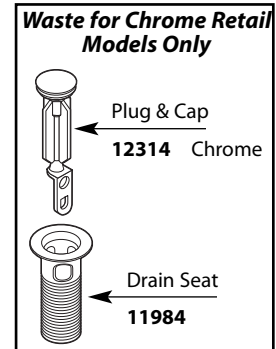

Illustrated Parts

MONTICELLO®			
Two-Handle Widespread Lavatory Faucet			
MODEL	HANDLE	FINISH	MODEL
T4570	Lever	Chrome	DISCONTINUED SKUS
T4570BN	Lever	Brushed Nickel	A4570
T4570P	Lever	Polished Brass	A4570CG
T4570CP	Lever	Chrome/Polished Brass	A4570P
84240	Lever	Chrome	A4570BP
DISCONTINUED SKUS			A4570PM
84246	Lever	Chrome/Polished Brass	A4570ST
T4570PM	Lever	Platinum	84244
T4570CPC	Lever	Chrome/Porcelain	84250PM
T4570PMC	Lever	Platinum/Chrome	84250ST
T4570ST	Lever	Satine	

■ Order by Part Number * See Chart on Next Page for Other Available Finishes