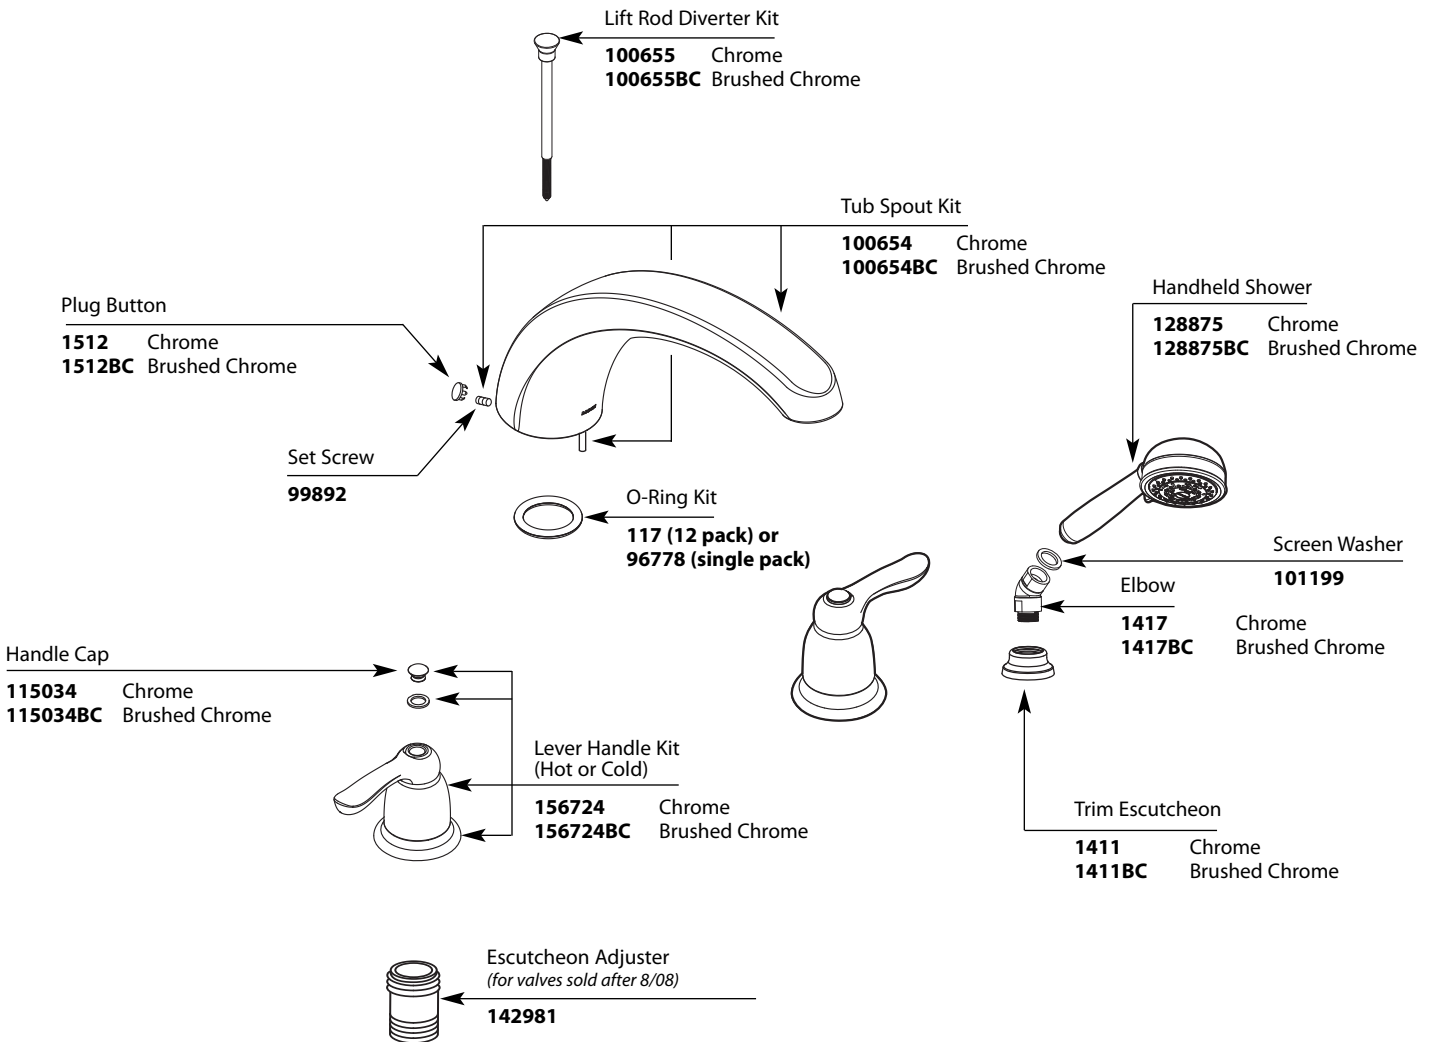

# Illustrated Parts

■ Order by Part Number

■ Trim can be used with either the 9992 or 9993 valve

There is more than 1 version of this model.  
Page down to identify the version you have.

<b>CHATEAU®</b>		
<b>Deck Mount Two-Handle Roman Tub Filler Trim</b>		
<b>MODEL</b>	<b>TYPE</b>	<b>FINISH</b>
T991	Lever	Chrome
T991BC	Lever	Brushed Chrome

# Illustrated Parts

■ Order by Part Number

■ Trim can be used with either the 9992, 9993, 9997, 9999 valve

CHATEAU®		
Deck Mount Two-Handle Roman Tub Filler Trim		
MODEL	TYPE	FINISH
T991	Lever	Chrome
T991BC	Lever	Brushed Chrome