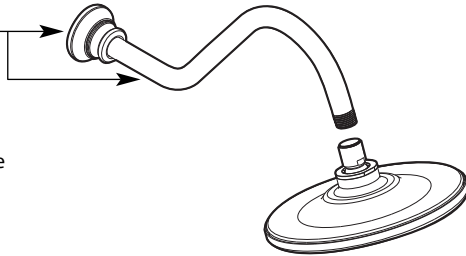

Buy it for looks. Buy it for life.®

Illustrated Parts

■ Order by Part Number

■ Trim can be used with 2500 series or 62300 series valves

WATERHILL™ Single-Handle Posi-Temp® Tub/Shower Trim			
VALVE TRIM ONLY	SHOWER TRIM ONLY	TUB SHOWER TRIM	FINISH
TS310	TS312	TS314	Chrome
TS310BN	TS312BN	TS314BN	Brushed Nickel
TS310WR	TS312WR	TS314WR	Wrought Iron
TS310NL	TS312NL	TS314NL	Nickel
TS310ORB	TS312ORB	TS314ORB	Oil Rubbed Bronze

Shower Arm & Flange

- S113** Chrome
- S113BN** Brushed Nickel
- S113WR** Wrought Iron
- S113NL** Nickel
- S113ORB** Oil Rubbed Bronze

Shower Head

- S112** Chrome
- S112BN** Brushed Nickel
- S112WR** Wrought Iron
- S112NL** Nickel
- S112ORB** Oil Rubbed Bronze

Temperature Limit Stop Kit

106479

Stop Tube Kit

- 96987** Chrome
- 96987BN** Brushed Nickel
- 96987WR** Wrought Iron
- 96987NL** Nickel
- 96987ORB** Oil Rubbed Bronze

Escutcheon

- 116606** Chrome
- 116606BN** Brushed Nickel
- 116606WR** Wrought Iron
- 116606NL** Nickel
- 116606ORB** Oil Rubbed Bronze