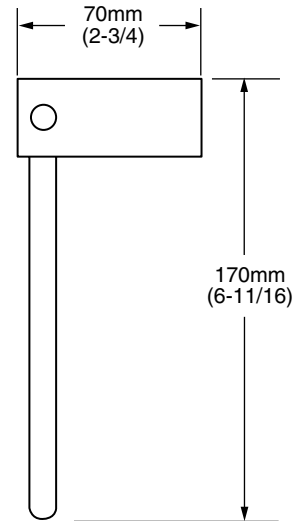

MODEL NUMBER:

☐ 2064.190 Towel Ring

Available Finishes

.002	Polished Chrome
.075	Stainless Steel
.295	Satin Nickel

FRONT VIEW

SIDE VIEW

PRODUCT FEATURES:

Materials of Construction: Highest quality materials for durability & long life.

Concealed Mounting: No exposed set screws.

Easy to Install

SUGGESTED SPECIFICATION:

Towel Ring shall feature heavy-duty construction with tarnish - free PVD finish. Shall feature concealed mounting with no exposed set screws. Towel Ring shall be American Standard Model # 2064.190.____.