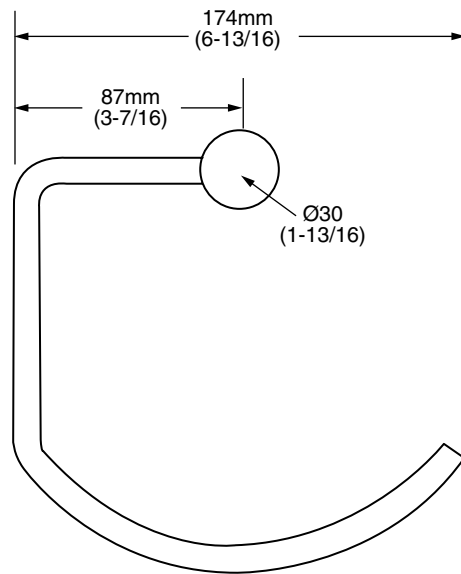

MODEL NUMBER:

☐ 2064.190 Towel Ring

Available Finishes

.002	Polished Chrome
.075	Stainless Steel
.295	Satin Nickel

FRONT VIEW

SIDE VIEW

PRODUCT FEATURES:

Materials of Construction: Highest quality materials for durability & long life.

Concealed Mounting: No exposed set screws.

Easy to Install

SUGGESTED SPECIFICATION:

Towel Ring shall feature heavy-duty construction with tarnish - free PVD finish. Shall feature concealed mounting with no exposed set screws. Towel Ring shall be American Standard Model # 2064.190.____.