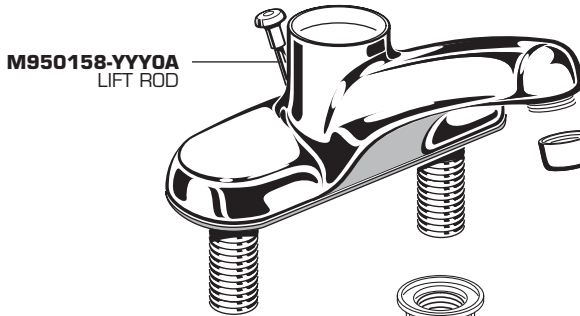

MODEL NUMBER

**2175.502**

- M961627-YYY0A**  
HANDLE KIT
- M907265-0070A**  
PLUG BUTTON
- 030746-0070A**  
HANDLE SCREW KIT

- M907301-YYY0A**  
CAP

- M918506-0070A**  
CARTRIDGE SCREWS

- A951470-0070A**  
CARTRIDGE

Replace the "YYY" with appropriate finish code

CHROME	002
BRASS	099

- M950158-YYY0A**  
LIFT ROD

- M922880-YYY0A**  
AERATOR

- 065800-0070A**  
ATTACHMENT NUT

- 024220-0070A**  
SUPPLY NUT

- M952425-YYY0A**  
DRAIN ASSEMBLY

- M962544-YYY0A**  
STOPPER ASSEMBLY

- M952430-0070A**  
CABLE ASSEMBLY

- M962457-007A**  
FLANGE ASSEMBLY

- M922872-0070A**  
CAM SEAT INSERT

- M962552-0070A**  
CAM ASSEMBLY

- M913207-0070A**  
TAILPIECE INSERT