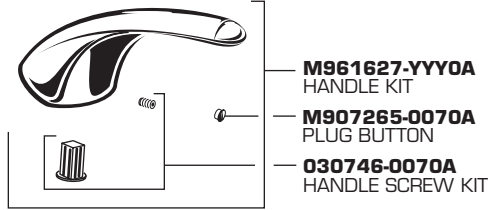

MODEL NUMBER

**2175.502**

- M961627-YYY0A**  
HANDLE KIT
- M907265-0070A**  
PLUG BUTTON
- 030746-0070A**  
HANDLE SCREW KIT

- M907301-YYY0A**  
CAP

- M918506-0070A**  
CARTRIDGE SCREWS

- A951470-0070A**  
CARTRIDGE

Replace the "YYY" with appropriate finish code

CHROME	002
BRASS	099

- M950158-YYY0A**  
LIFT ROD

- M922880-YYY0A**  
AERATOR

- 065800-0070A**  
ATTACHMENT NUT

- 024220-0070A**  
SUPPLY NUT

- M952425-YYY0A**  
DRAIN ASSEMBLY