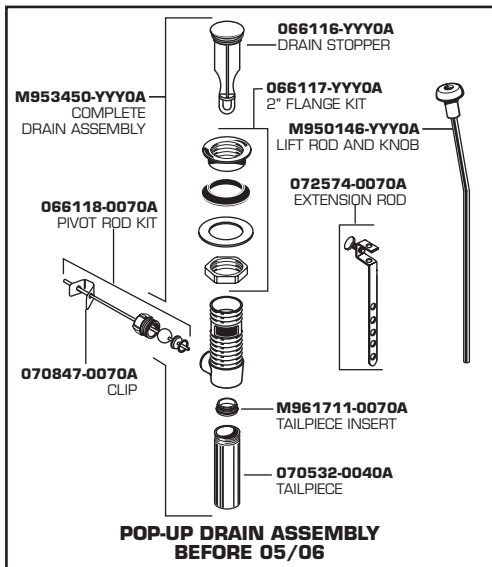

MODEL NUMBER

**2175.502**

- M961627-YYY0A**  
HANDLE KIT
- M907265-0070A**  
PLUG BUTTON
- 030746-0070A**  
HANDLE SCREW KIT

- M907301-YYY0A**  
CAP

- M918506-0070A**  
CARTRIDGE SCREWS

- A951470-0070A**  
CARTRIDGE

- M962544-YYY0A**  
STOPPER ASSEMBLY

- M952430-0070A**  
CABLE ASSEMBLY

- M962457-007A**  
FLANGE ASSEMBLY

- M922872-0070A**  
CAM SEAT INSERT

- M962552-0070A**  
CAM ASSEMBLY

- M913207-0070A**  
TAILPIECE INSERT

- A919661-0020A**  
TAILPIECE

- M962458-0070A**  
DRAIN MOUNTING KIT

- M919660-0020A**  
6" TAILPIECE  
(NOT INCLUDED WITH FAUCET)

- M953450-YYY0A**  
COMPLETE DRAIN ASSEMBLY

- 066118-0070A**  
PIVOT ROD KIT

- 070847-0070A**  
CLIP

- 066116-YYY0A**  
DRAIN STOPPER

- 066117-YYY0A**  
2" FLANGE KIT

- M950146-YYY0A**  
LIFT ROD AND KNOB

- 072574-0070A**  
EXTENSION ROD

- M961711-0070A**  
TAILPIECE INSERT

- 070532-0040A**  
TAILPIECE