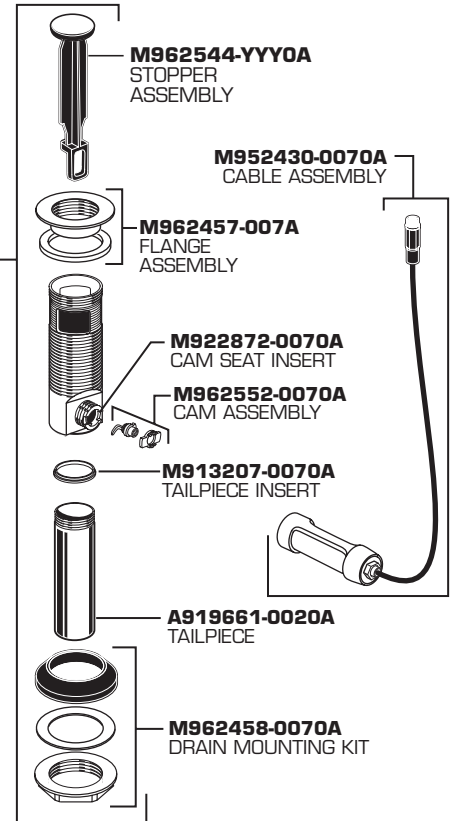

MODEL NUMBER

**2175.502**

- M961627-YYY0A**  
HANDLE KIT
- M907265-0070A**  
PLUG BUTTON
- 030746-0070A**  
HANDLE SCREW KIT

- M907301-YYY0A**  
CAP

- M918506-0070A**  
CARTRIDGE SCREWS

- A951470-0070A**  
CARTRIDGE

Replace the "YYY" with appropriate finish code

CHROME	002
BRASS	099

- M950158-YYY0A**  
LIFT ROD

- M922880-YYY0A**  
AERATOR

- 065800-0070A**  
ATTACHMENT NUT

- 024220-0070A**  
SUPPLY NUT

- M952425-YYY0A**  
DRAIN ASSEMBLY

- M962544-YYY0A**  
STOPPER ASSEMBLY

- M952430-0070A**  
CABLE ASSEMBLY

- M962457-007A**  
FLANGE ASSEMBLY

- M922872-0070A**  
CAM SEAT INSERT

- M962552-0070A**  
CAM ASSEMBLY

- M913207-0070A**  
TAILPIECE INSERT

- A919661-0020A**  
TAILPIECE

- M962458-0070A**  
DRAIN MOUNTING KIT

- M919660-0020A**  
6" TAILPIECE  
(NOT INCLUDED WITH FAUCET)

- M953450-YYY0A**  
COMPLETE DRAIN ASSEMBLY

- 066118-0070A**  
PIVOT ROD KIT