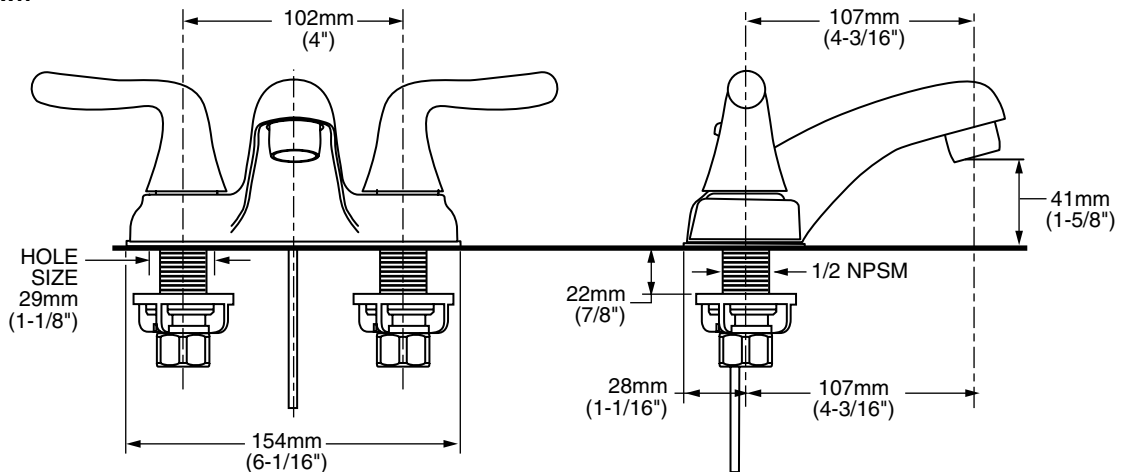

2275.500 Shown

MODEL NUMBER:

- 2275.500 Centerset Lavatory Faucet**
Lever Handles. 50/50 Pop-up drain.
- 2275.505 Centerset Lavatory Faucet**
Lever Handles. Less drain. With pop-up hole, plug button and rod.

GENERAL DESCRIPTION:

Centerset lavatory faucet on 4" centers. 1/4 turn washerless ceramic disc valve cartridges. Durable cast brass waterways with one-half inch male inlet shanks. Metal body. Color matched underbody. Lever handles. 1.5 gpm/5.7L/min. maximum flow rate.

Low Lead: Meets NSF Standard 61/Section 9 & Prop 65 lead requirements.

Longer Spout: Provides extended reach into lavatory.

Simple Installation: Fast and easy one person installation. Faucet drops in from top. Quick spin nuts secure faucet in place.

SUGGESTED SPECIFICATION:

Two-handle 4" centerset lavatory faucet shall feature a cast brass waterway. Shall also feature 1/4 turn washerless ceramic disc valve cartridges. Shall also feature a metal drain body with stainless steel cable actuation. Fitting shall be American Standard Model # 2275.____.____.