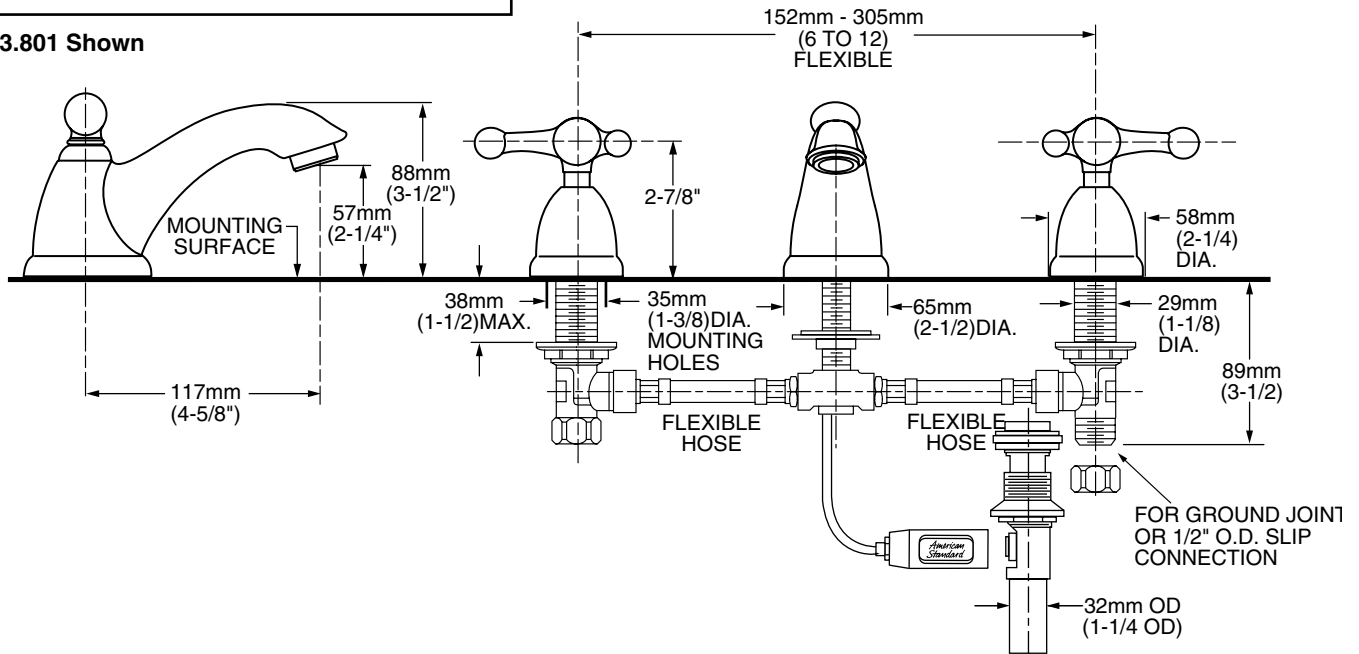

2373.801 Shown

MODEL NUMBER:

- ☐ **2373.801 Widespread Lavatory**
Pop-up drain. Metal Lever handles.
- ☐ **2373.821 Widespread Lavatory**
Pop-up drain. Metal Cross handles.

GENERAL DESCRIPTION:

Cast brass valve bodies with flexible hose connections for 6" to 12" (152mm to 305mm) installations. 1/4 turn washerless ceramic disc valve cartridges - reversible for use with either lever or cross handles. Cast brass spout. One-half inch male inlet shanks. 20 inch (500mm) long flexible stainless steel drain cable is pre-assembled to spout. Metal Speed Connect® drain body with 1-1/4 inch (32mm) tail piece. 1.5 gpm/5.7L/min. maximum flow rate.

Low Lead: Meets NSF Standard 61/Section 9 & Prop 65 lead requirements.

Exclusive Handle Alignment System: Allows fine tuning of handle position.

Exclusive Speed Connect Metal Drain:

- Fewer parts. Installs in less time.
- No adjustments required - seals the first time, every time.
- Flexible stainless steel cable - installs effortlessly in tight spaces.

Choice of Finishes: Lifetime finishes won't tarnish or scratch.

SUGGESTED SPECIFICATION:

Two handle widespread lavatory faucet shall feature cast brass valve bodies with flexible hose connections for 6" to 12" installations. Shall also feature 1/4 turn washerless ceramic disc valve cartridges that are reversible for use with lever or cross handles. Shall also feature a metal drain body with stainless steel cable actuation. Fitting shall be American Standard Model #2373.8__.

CODES AND STANDARDS

These products meet or exceed the following codes and standards:

- ASME A112.18.1**
- CSA B 125**
- NSF 61/Section 9**

Product Number	Description	Finish Options			
		Polished Chrome	Polished Nickel	PVD Blackened Bronze	PVD Satin Nickel
		002	008	068	295
2373.801	Lavatory faucet with Metal Speed Connect® Pop-up drain. Metal Lever handles.				
2373.821	Lavatory faucet with Metal Speed Connect Pop-up drain. Metal Cross handles.				