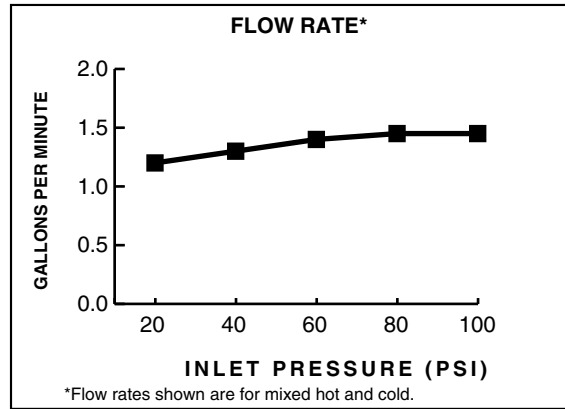

CODES AND STANDARDS

These products meet or exceed the following codes and standards:

- **ASME A112.18.1**
- **CSA B 125**
- **NSF 61/Section 9**

Product Number	Description	Finish Options			
		Polished Chrome	Polished Nickel	PVD Blackened Bronze	PVD Satin Nickel
		002	008	068	295
2373.801	Lavatory faucet with Metal Speed Connect® Pop-up drain. Metal Lever handles.				
2373.821	Lavatory faucet with Metal Speed Connect Pop-up drain. Metal Cross handles.				

Meets the American Disabilities Act Guidelines and **ANSI A117.1** Requirements for the physically challenged.