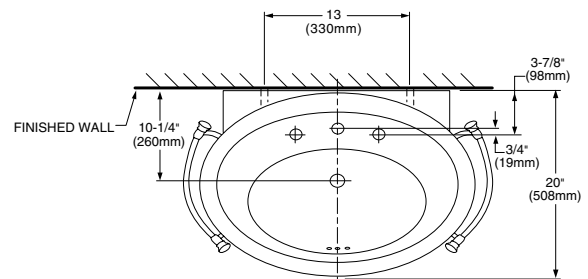

Standard Collection® CONSOLE TABLE

- Classically-styled Standard Collection® oval pedestal top with Standard console table legs
- Console table legs feature classic styling with integral towel bars with ceramic knob ends and a clear glass shelf for storage. Available in Chrome or Satin finish.
- Right Height™ for greater comfort during use
- **Design matched to Standard Collection® toilet**
- Console/pedestal top with faucet holes on 8" (203mm) centers
- Recommended design-matched 8" spread faucet #2881 available in chrome or satin finish

Separate Components:

- 0283.008** Console/Pedestal top
8" (203mm) centers
- 8710.000.002** Console table legs (Chrome)
- 8710.000.295** Console table legs (Satin)

Nominal Dimensions:

32" x 20" x 36"
(813 x 508 x 914mm)

Compliance Certifications -

Meets or Exceeds the Following Specifications:

- ASME A112.19.9M for Non-Vitreous Ceramic Fixtures
- CAN/CSA B45 Series

To Be Specified:

- Color:
 - Pedestal Top: 020 White or 222 Linen
 - Console Table Legs: 002 Chrome or 295 Satin
- Recommended Faucet: 8" spread No. 2881
- Faucet Finish: Chrome or Satin
- Supplies:
- 1-1/4" Trap:

NOTES:

- * DIMENSIONS SHOWN FOR LOCATION OF SUPPLIES AND "P" TRAP ARE SUGGESTED.
- FITTINGS NOT INCLUDED AND MUST BE ORDERED SEPARATELY.
- PROVIDE SUITABLE REINFORCEMENT FOR ALL WALL SUPPORTS.

IMPORTANT: Dimensions of fixtures are nominal and may vary within the range of tolerances established by ANSI Standard A112.19.2. These measurements are subject to change or cancellation. No responsibility is assumed for use of superseded or voided pages.