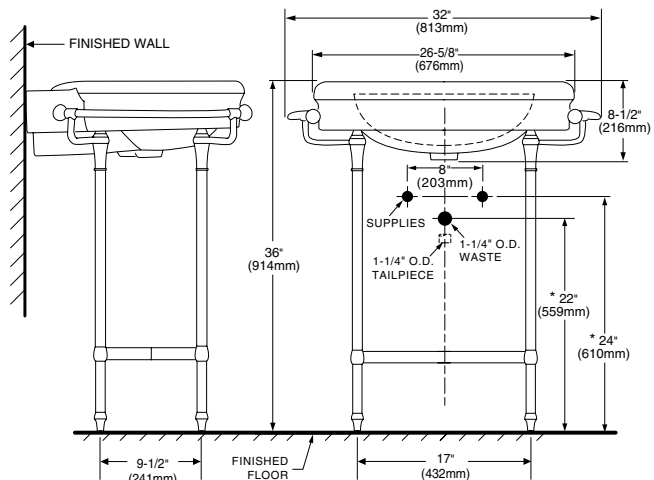

Standard Collection® CONSOLE TABLE

- Classically-styled Standard Collection® oval pedestal top with Standard console table legs
- Console table legs feature classic styling with integral towel bars with ceramic knob ends and a clear glass shelf for storage. Available in Chrome or Satin finish.
- Right Height™ for greater comfort during use
- **Design matched to Standard Collection® toilet**
- Console/pedestal top with faucet holes on 8" (203mm) centers
- Recommended design-matched 8" spread faucet #2881 available in chrome or satin finish

Separate Components:

- 0283.008** Console/Pedestal top
8" (203mm) centers
- 8710.000.002** Console table legs (Chrome)
- 8710.000.295** Console table legs (Satin)

Nominal Dimensions:

32" x 20" x 36"
(813 x 508 x 914mm)

Compliance Certifications -

Meets or Exceeds the Following Specifications:

- ASME A112.19.9M for Non-Vitreous Ceramic Fixtures
- CAN/CSA B45 Series

To Be Specified:

- Color:
 - Pedestal Top: 020 White or 222 Linen
 - Console Table Legs: 002 Chrome or 295 Satin
- Recommended Faucet: 8" spread No. 2881
- Faucet Finish: Chrome or Satin
- Supplies:
- 1-1/4" Trap:

NOTES:

- * DIMENSIONS SHOWN FOR LOCATION OF SUPPLIES AND "P" TRAP ARE SUGGESTED.
- FITTINGS NOT INCLUDED AND MUST BE ORDERED SEPARATELY.
- PROVIDE SUITABLE REINFORCEMENT FOR ALL WALL SUPPORTS.

IMPORTANT: Dimensions of fixtures are nominal and may vary within the range of tolerances established by ANSI Standard A112.19.2. These measurements are subject to change or cancellation. No responsibility is assumed for use of superseded or voided pages.