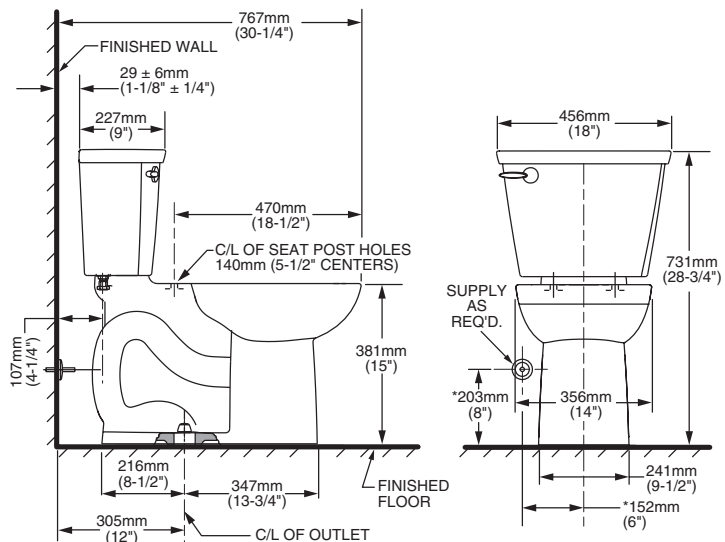

**STUDIO CADET® 3 FLOWISE®
ELONGATED TOILET**

- 2588.101**
 - Vitreous china
 - Meets definition for HET (High Efficiency Toilet)
 - High efficiency (4.8 Lpf/1.28 gpf)
 - Meets EPA WaterSense® criteria
 - EverClean® surface inhibits the growth of stain- and odor-causing bacteria, mold, and mildew on the surface
 - Features the **Cadet® 3 Flushing System**
 - Elongated siphon action jetted bowl
 - Fully-glazed 2-1/8" trapway with 2" ball pass
 - Generous 9" x 8" water surface area
 - Close-coupled tank with flat tank cover for superior storage
 - Oversized 3" flush valve with chemical resistant flapper
 - Chrome trip lever
 - Speed Connect® tank-to-bowl coupling system
 - Sanitary dam on bowl with four point tank stabilization
 - 2 color-matched bolt caps
 - 100% factory flush tested
 - Lifetime warranty on chinaware and 5 year warranty on mechanical parts

- 3014.128** Elongated Bowl
- 3014.001** Elongated Universal Bowl
- 4202.101** Tank

Nominal Dimensions:
767 x 456 x 731mm (30-1/4" x 18" x 28-3/4")
Fixture only, seat and supply by others

- Alternate Tank Configurations Available:**
- 4202.151** Tank complete with Aquaguard Liner

**Compliance Certifications -
Meets or Exceeds the Following Specifications:**

- ASME A112.19.2-2008/CSA B45.1-08 for Vitreous China Fixtures

NOTES:
THIS TOILET IS DESIGNED TO ROUGH-IN AT A MINIMUM DIMENSION OF 305MM (12") FROM FINISHED WALL TO C/L OF OUTLET.
SUPPLY NOT INCLUDED WITH FIXTURE AND MUST BE ORDERED SEPARATELY.
* DIMENSION SHOWN FOR LOCATION OF SUPPLY IS SUGGESTED.

IMPORTANT: Dimensions of fixtures are nominal and may vary within the range of tolerances established by ANSI Standard A112.19.2. These measurements are subject to change or cancellation. No responsibility is assumed for use of superseded or voided pages.