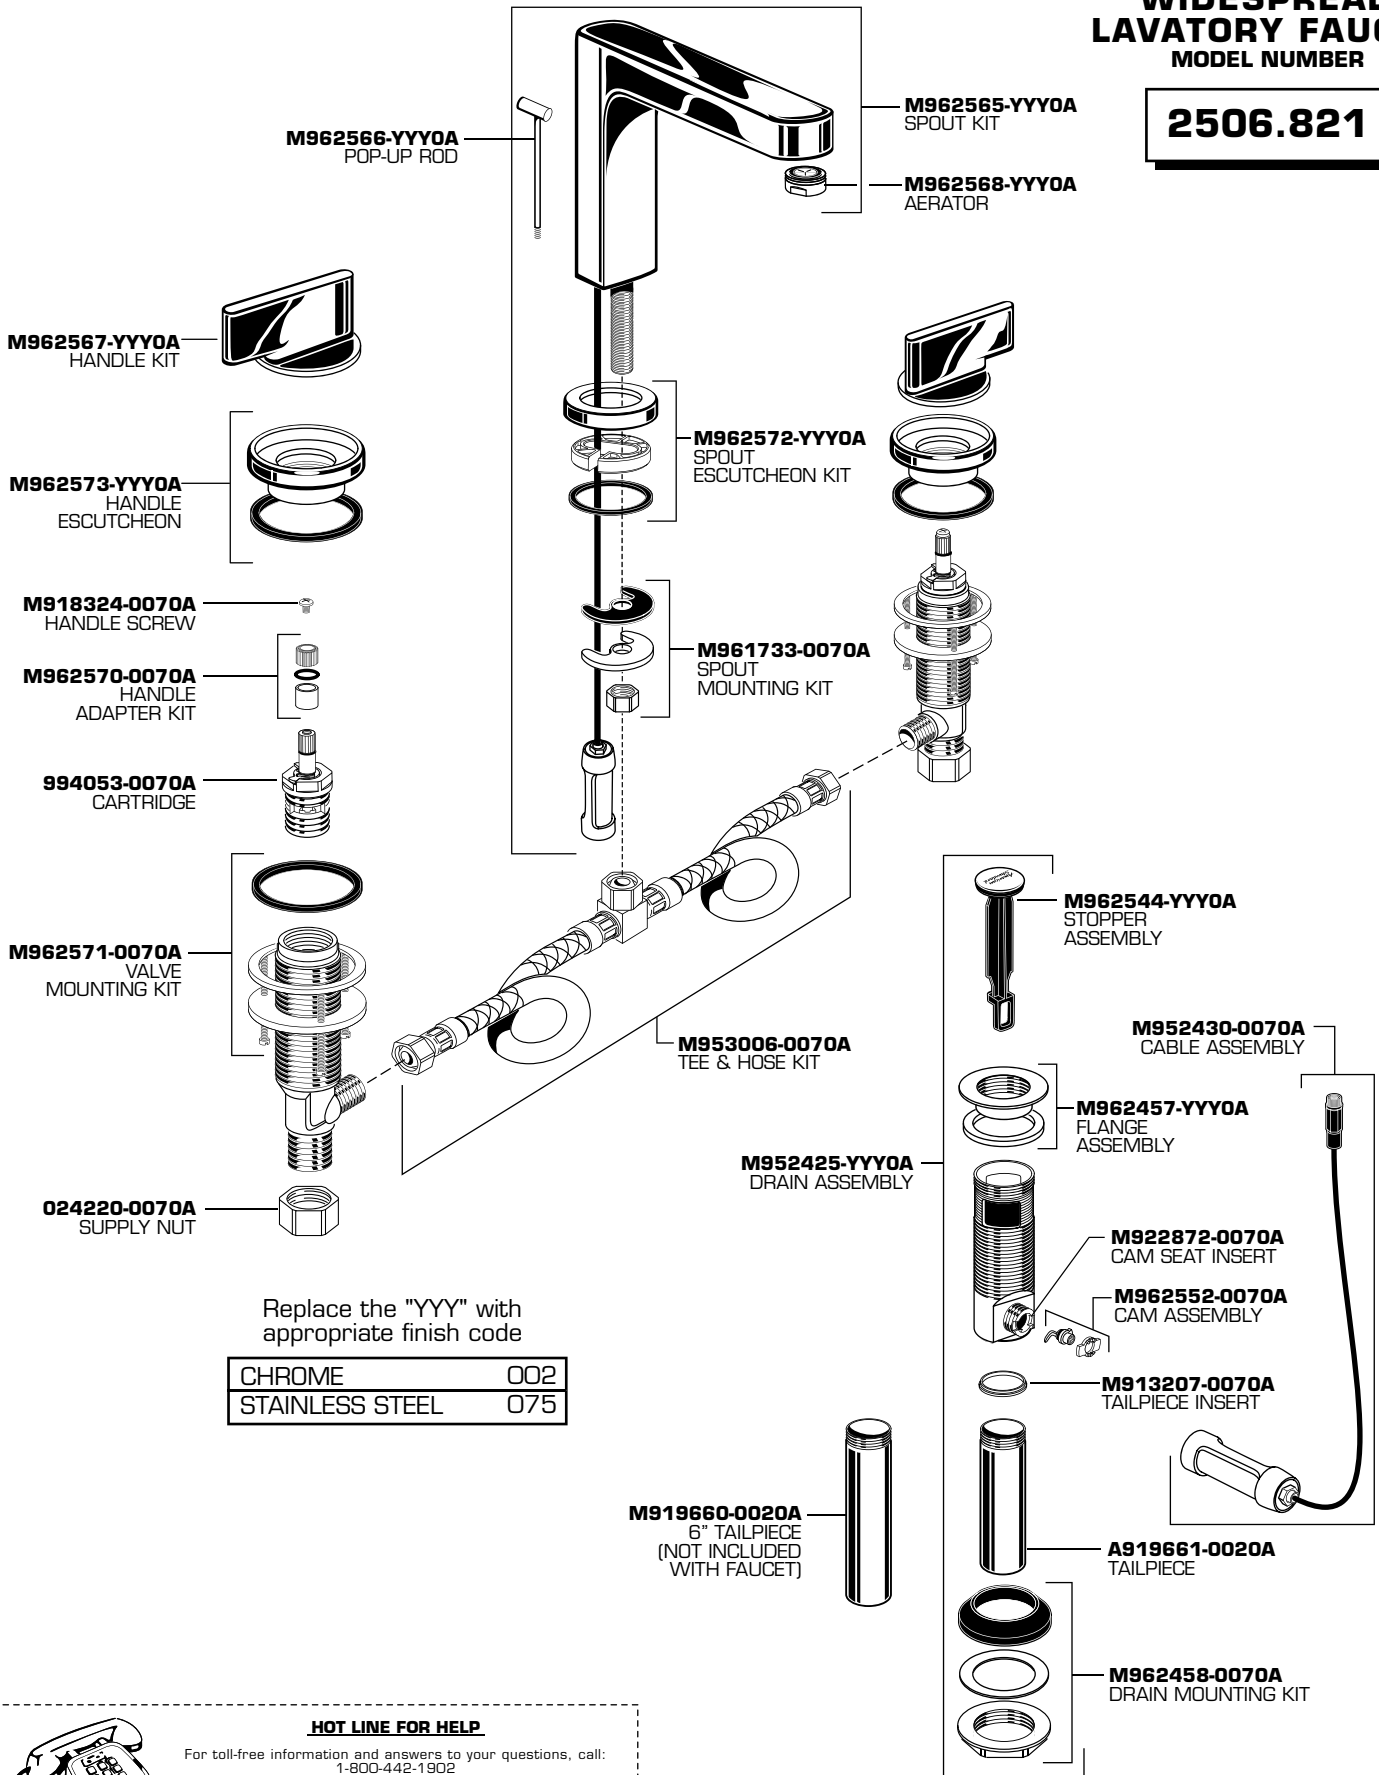

2506.821

Replace the "YYY" with appropriate finish code

CHROME	002
STAINLESS STEEL	075

HOT LINE FOR HELP

For toll-free information and answers to your questions, call:
1-800-442-1902
Weekdays 8:00 a.m. to 6:00 p.m. EST
IN CANADA 1-800-387-0369 (TORONTO 1-905-306-1093)
Weekdays 8:00 a.m. to 7:00 p.m. EST
IN MEXICO 01-800-839-12-00