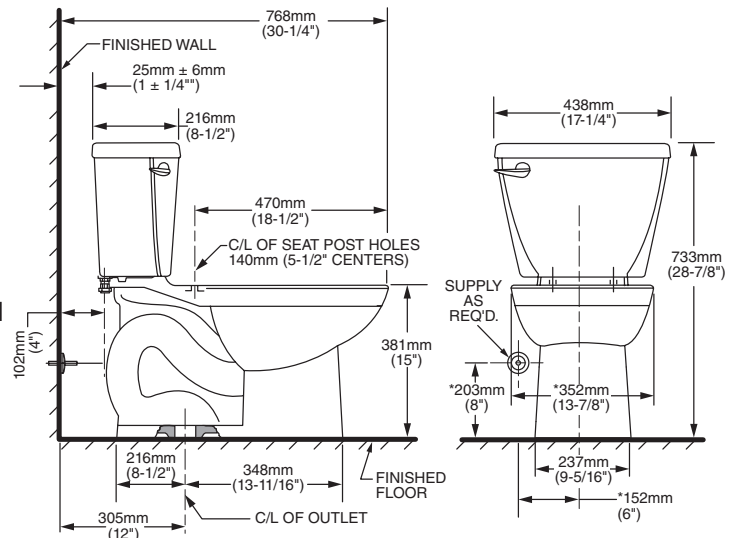

Compliance Certifications -

Meets or Exceeds the Following Specifications:

- ASME A112.19.2-2008/CSA B45.1-08 for Vitreous China Fixtures
- US EPA WaterSense Specification for HET's
- Buy American/ARRA Compliant